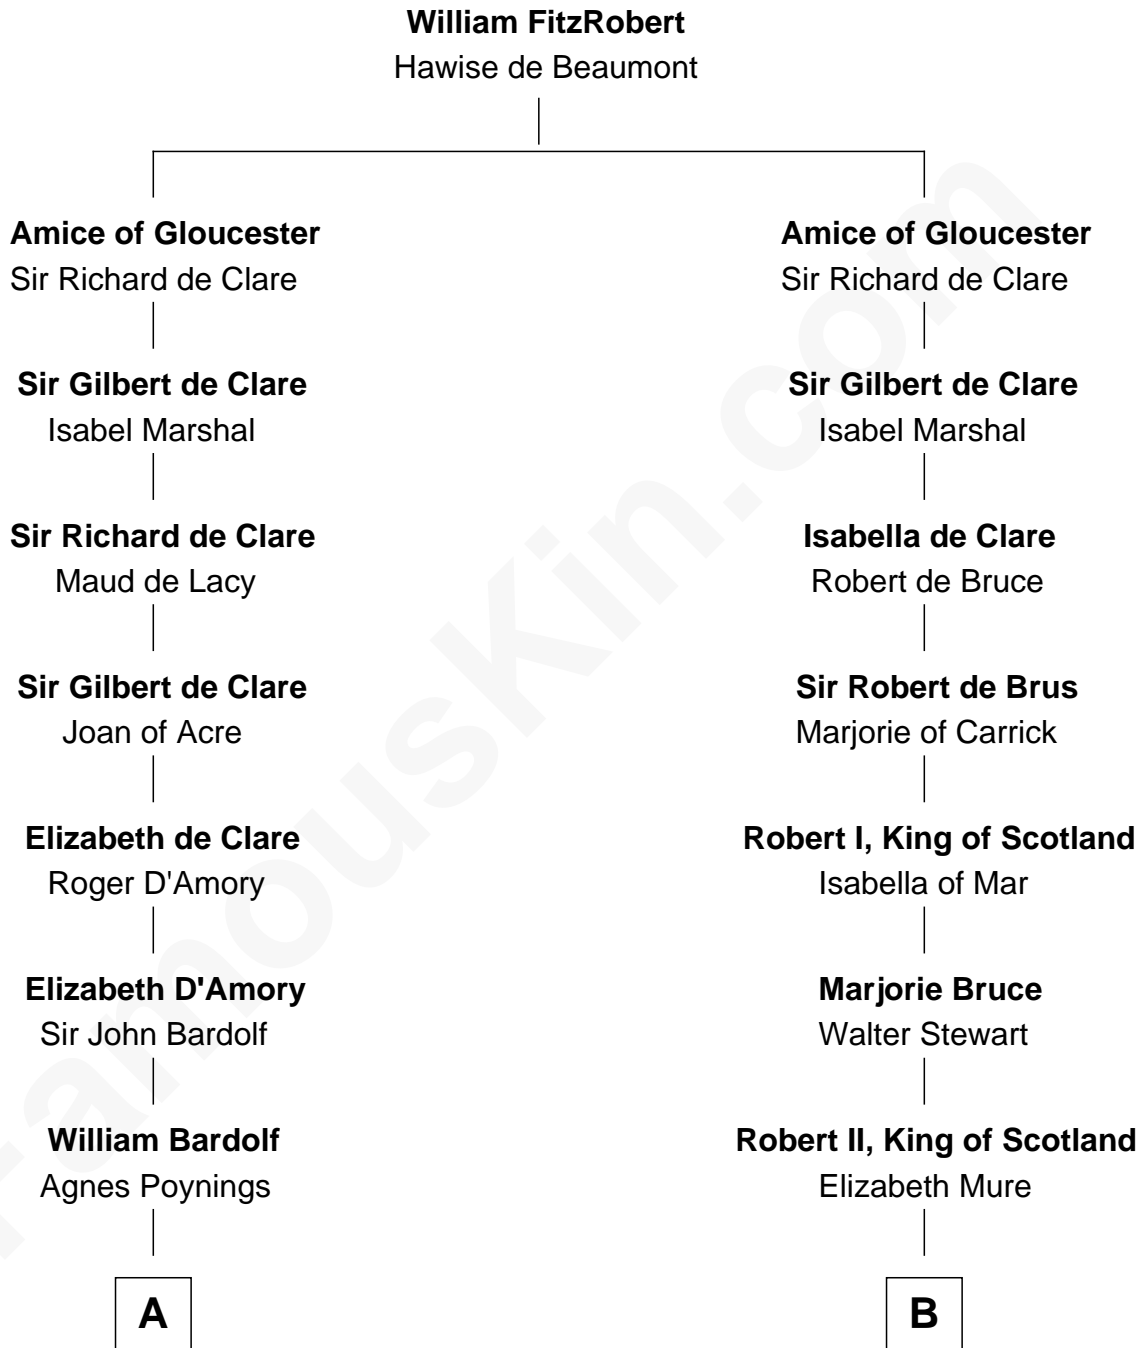

FamousKin.com

Relationship Chart of Fletcher Christian

Leader of the mutiny on the Bounty

13th cousin 6 times removed of

Mary Stuart

Queen of Scots

C

—
Bridget Senhouse

John Christian

—
Charles Christian

Anne Dixon

—
Fletcher Christian

Leader of the mutiny on the Bounty

FamousKin.com