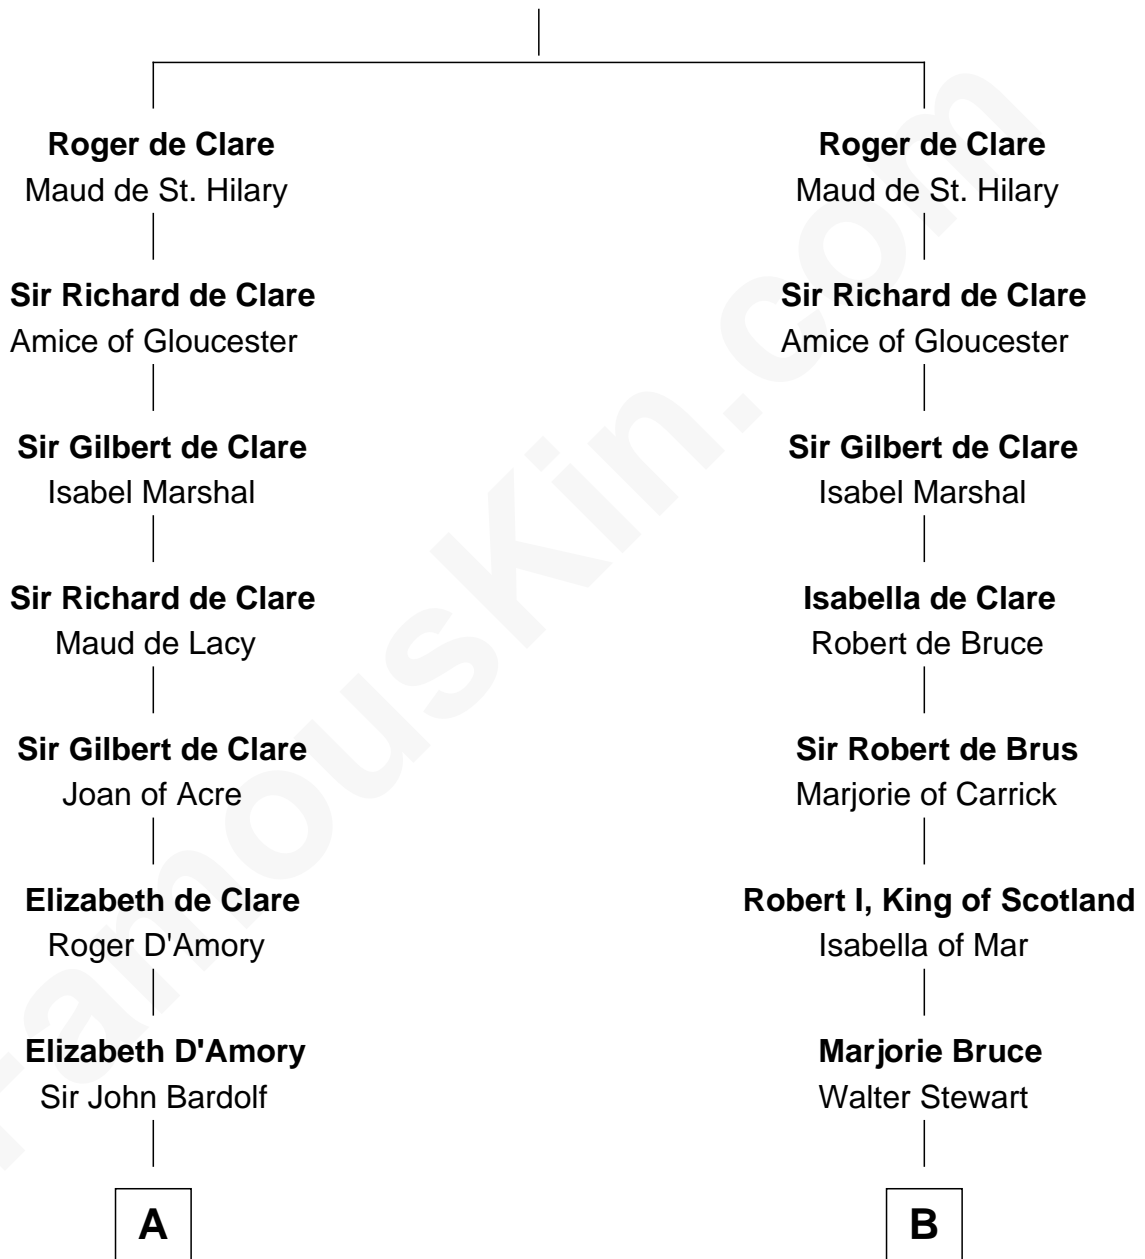

FamousKin.com

Relationship Chart of Fletcher Christian

Leader of the mutiny on the Bounty

14th cousin 6 times removed of

Mary Stuart

Queen of Scots

Richard Fitzgilbert de Clare

Adeliza de Meschines

C

—
Humphrey Senhouse

Eleanor Kirkby

—
Bridget Senhouse

John Christian

—
Charles Christian

Anne Dixon

—
Fletcher Christian

Leader of the mutiny on the Bounty

FamousKin.com