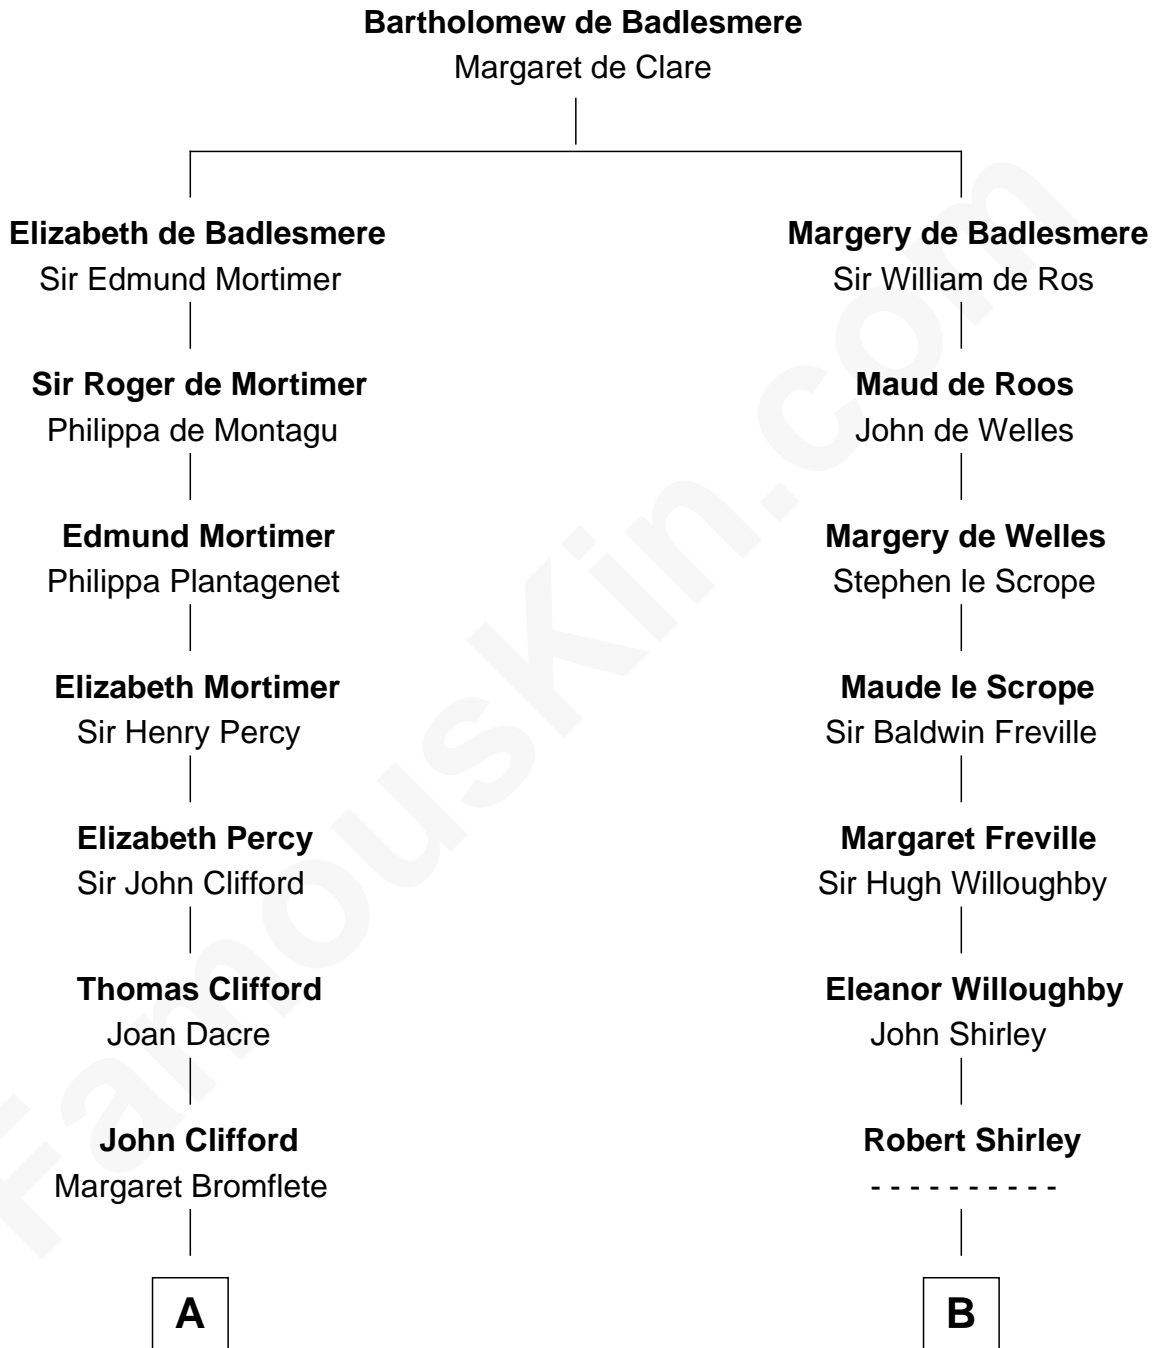

FamousKin.com

Relationship Chart of Fletcher Christian

Leader of the mutiny on the Bounty

17th cousin 1 time removed of

William Henry Moore

Co-Founder, U.S. Steel and Nabisco

C

Rachael Arvilla Beckwith

Nathaniel Ford Moore

William Henry Moore

Co-Founder, U.S. Steel and Nabisco

FamousKin.com