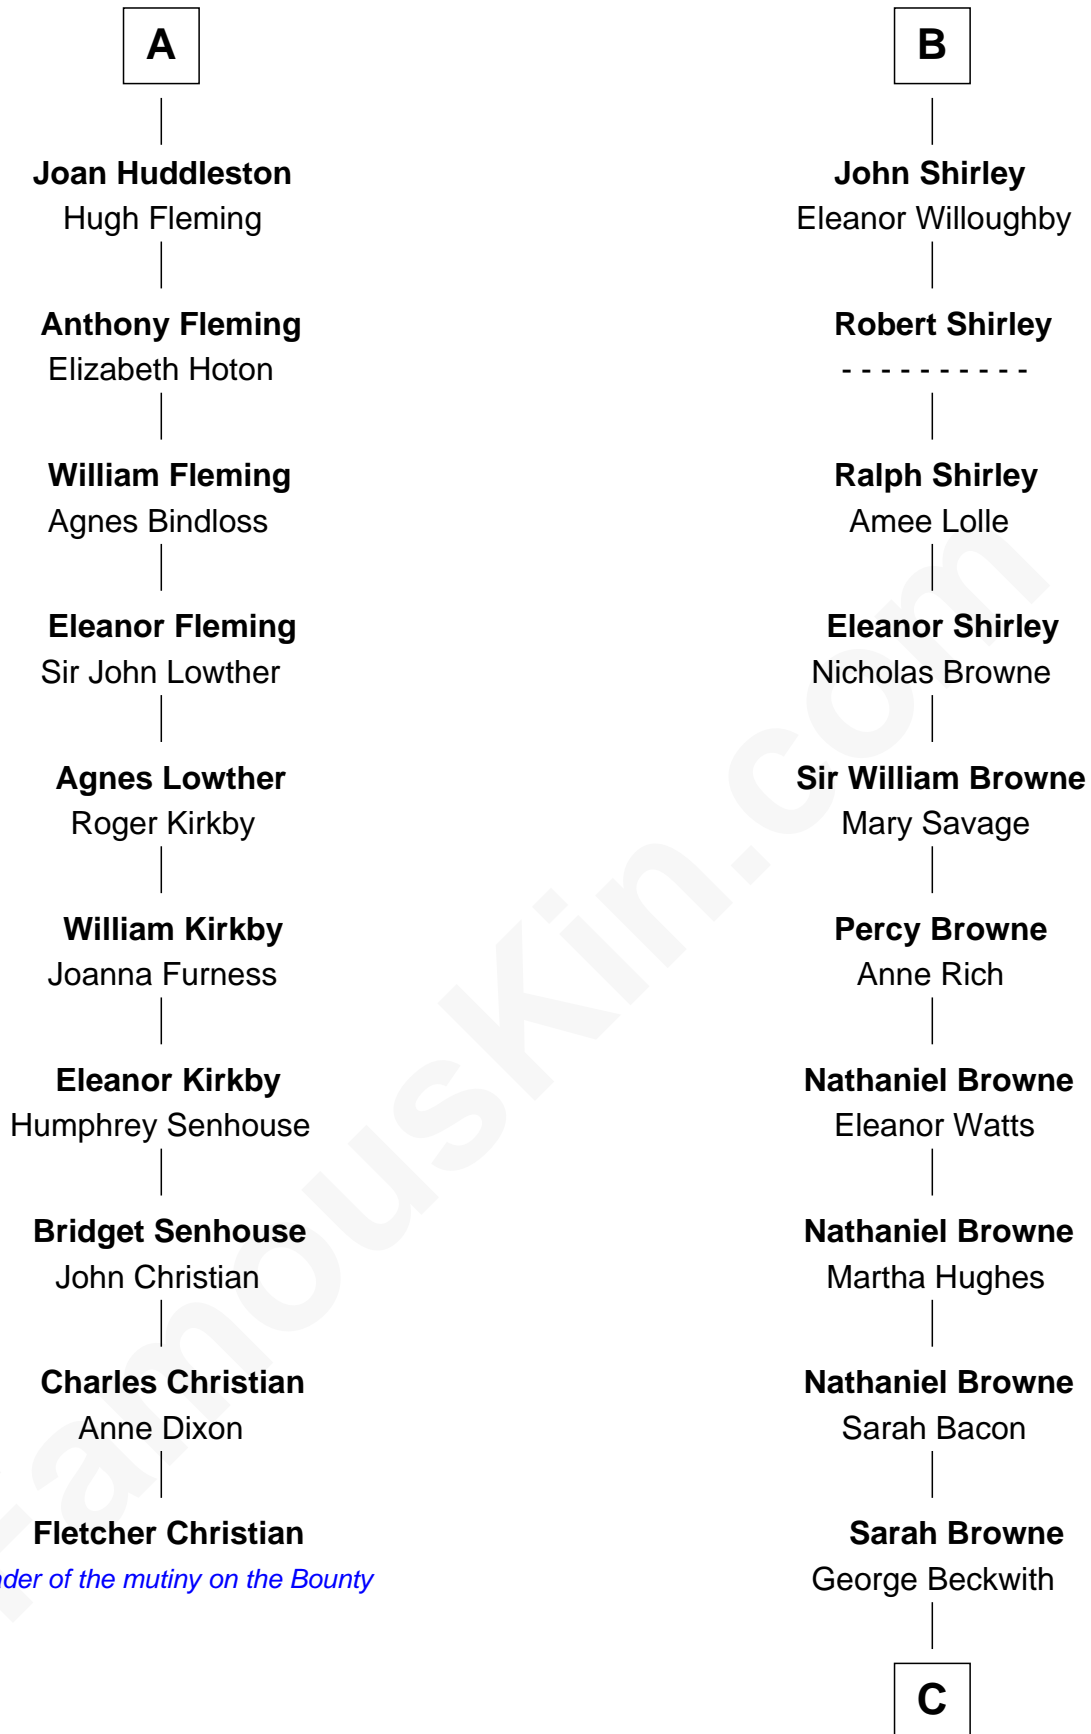

## Relationship Chart of Fletcher Christian

Leader of the mutiny on the Bounty

16th cousin 4 times removed of

**William Henry Moore**

Co-Founder, U.S. Steel and Nabisco

C

**George Beckwith**

Rachel Marsh

**George Beckwith**

Mary Bradley

**Rachael Arvilla Beckwith**

Nathaniel Ford Moore

**William Henry Moore**

*Co-Founder, U.S. Steel and Nabisco*

FamousKin.com