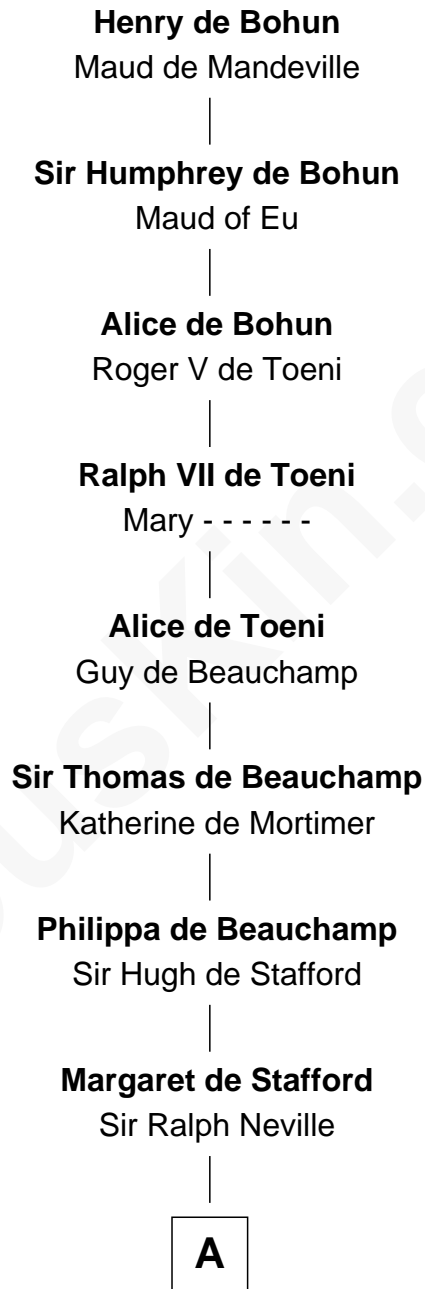

THE "BOUNTY" AT ANCHOR

FamousKin.com Relationship Chart of Fletcher Christian

Leader of the mutiny on the Bounty

19th Great-grandson of

Henry de Bohun
Magna Carta Surety

A

Philippe Neville
Sir Thomas Dacre

Joan Dacre
Thomas Clifford

John Clifford
Margaret Bromflete

Henry Clifford
Florence Pudsey

Dorothy Clifford
Sir Hugh Lowther

Sir Richard Lowther
Frances Middleton

Sir Christopher Lowther
Eleanor Musgrave

Sir John Lowther
Eleanor Fleming

Agnes Lowther
Roger Kirkby

William Kirkby
Joanna Furness

B

B

—
Eleanor Kirkby
Humphrey Senhouse

—
Bridget Senhouse
John Christian

—
Charles Christian
Anne Dixon

—
Fletcher Christian
Leader of the mutiny on the Bounty