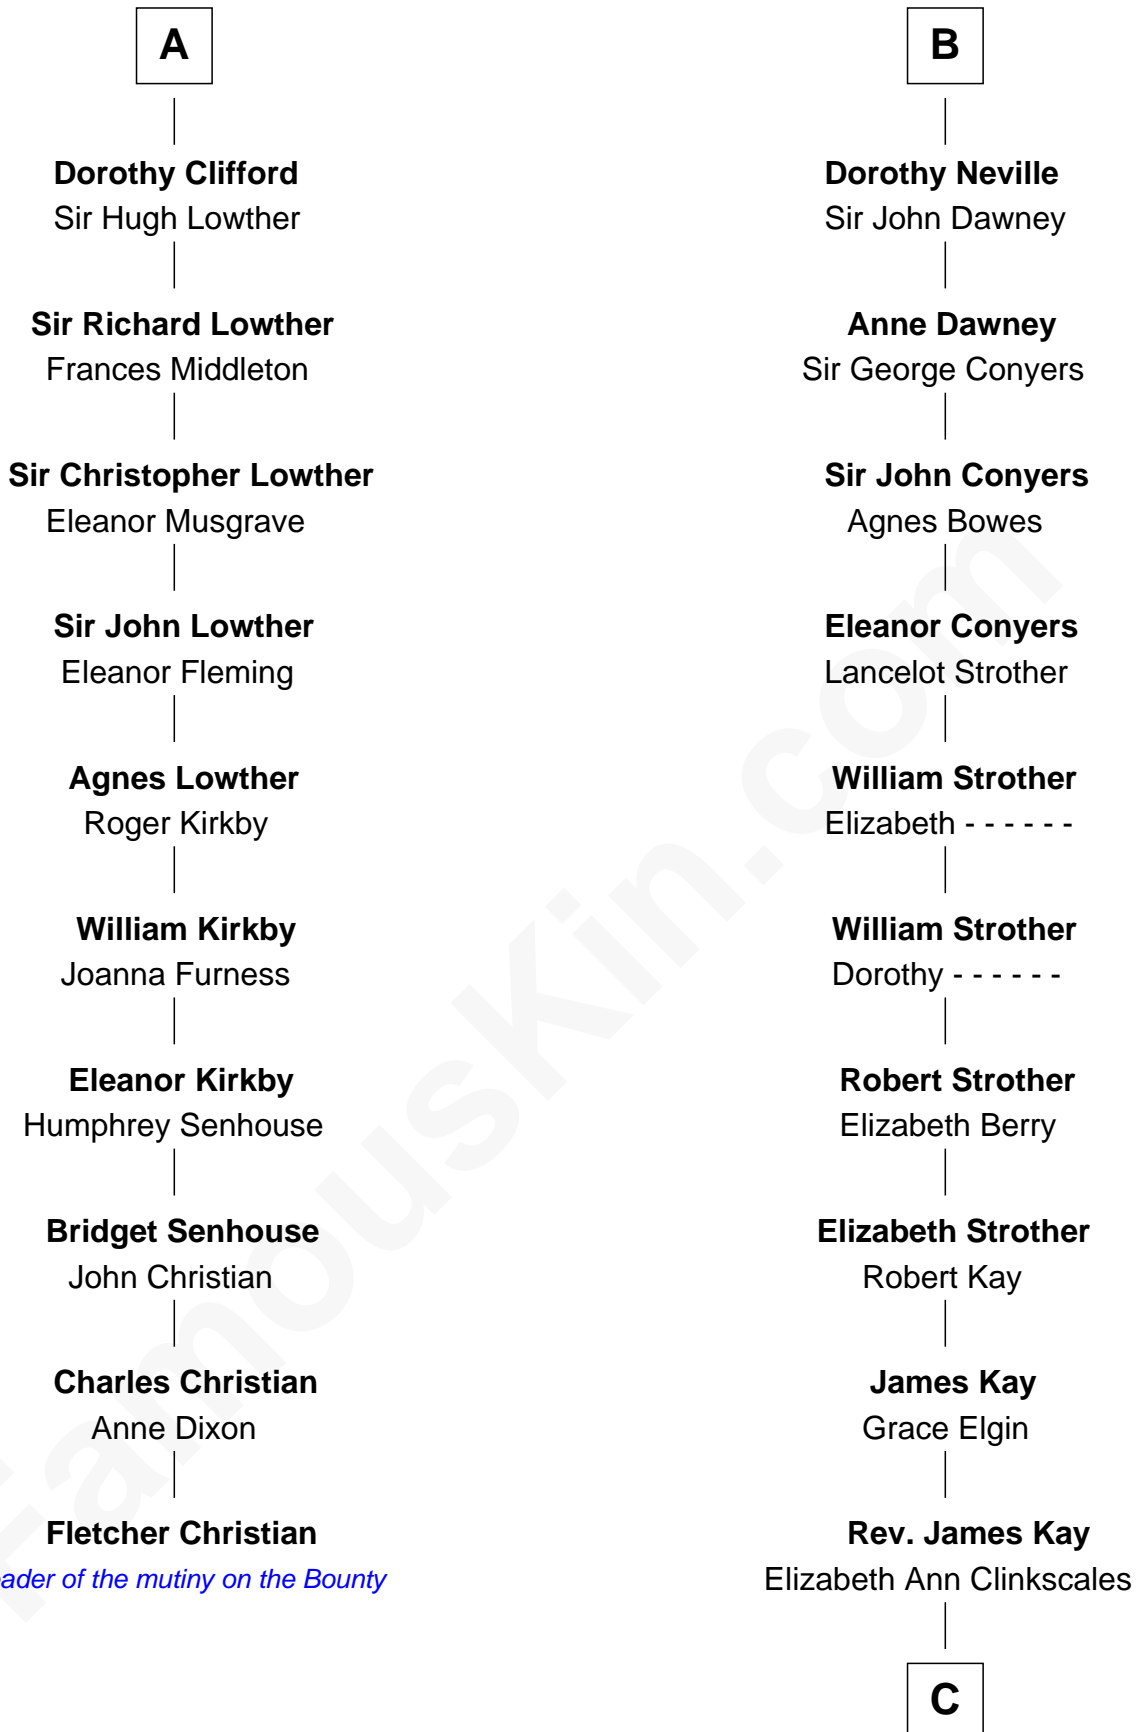

## Relationship Chart of Fletcher Christian

*Leader of the mutiny on the Bounty*

**16th cousin 5 times removed of**

**Jimmy Carter**  
*39th U.S. President*

**Henry Plantagenet**  
Maud de Chaworth

**Mary Plantagenet**  
Henry de Percy

**A**

**Eleanor Plantagenet**  
Richard Fitzalan

**Joan Fitzalan**  
Humphrey de Bohun

**Eleanor de Bohun**  
Sir Thomas Plantagenet

**Anne Plantagenet**  
Sir William Bouchier

**Sir John Bouchier**  
Margaret Berners

**Joan Bouchier**  
Sir Henry Neville

**Sir Richard Neville**  
Anne Stafford

**B**

**C**

**Mary Kay**  
John Pratt

**James E. Pratt**  
Sophronia C. Cowan

**Nina Pratt**  
William Archibald Carter

**Earl Carter**  
Lillian Gordy

**Jimmy Carter**  
*39th U.S. President*

FamousKin.com