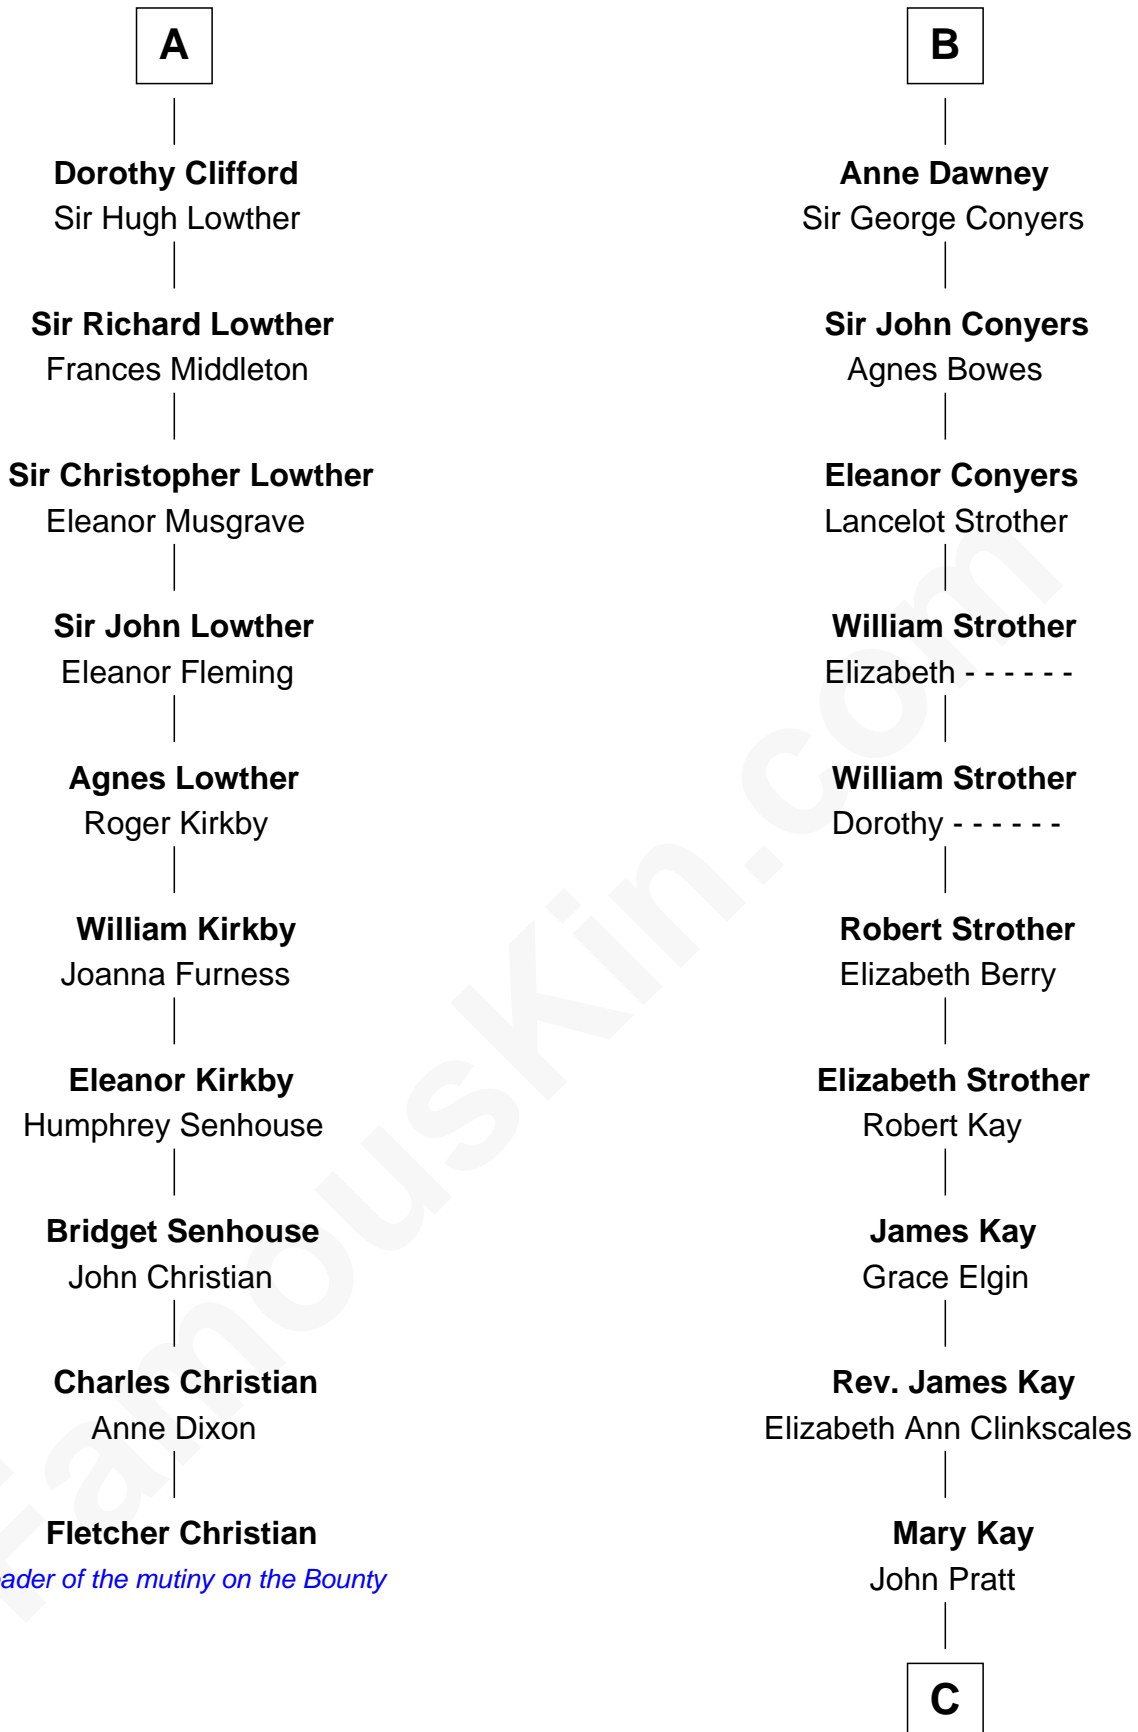

## Relationship Chart of Fletcher Christian

Leader of the mutiny on the Bounty

16th cousin 4 times removed of

**Jimmy Carter**

39th U.S. President

**C**

**James E. Pratt**

Sophonra C. Cowan

**Nina Pratt**

William Archibald Carter

**Earl Carter**

Lillian Gordy

**Jimmy Carter**

*39th U.S. President*

FamousKin.com