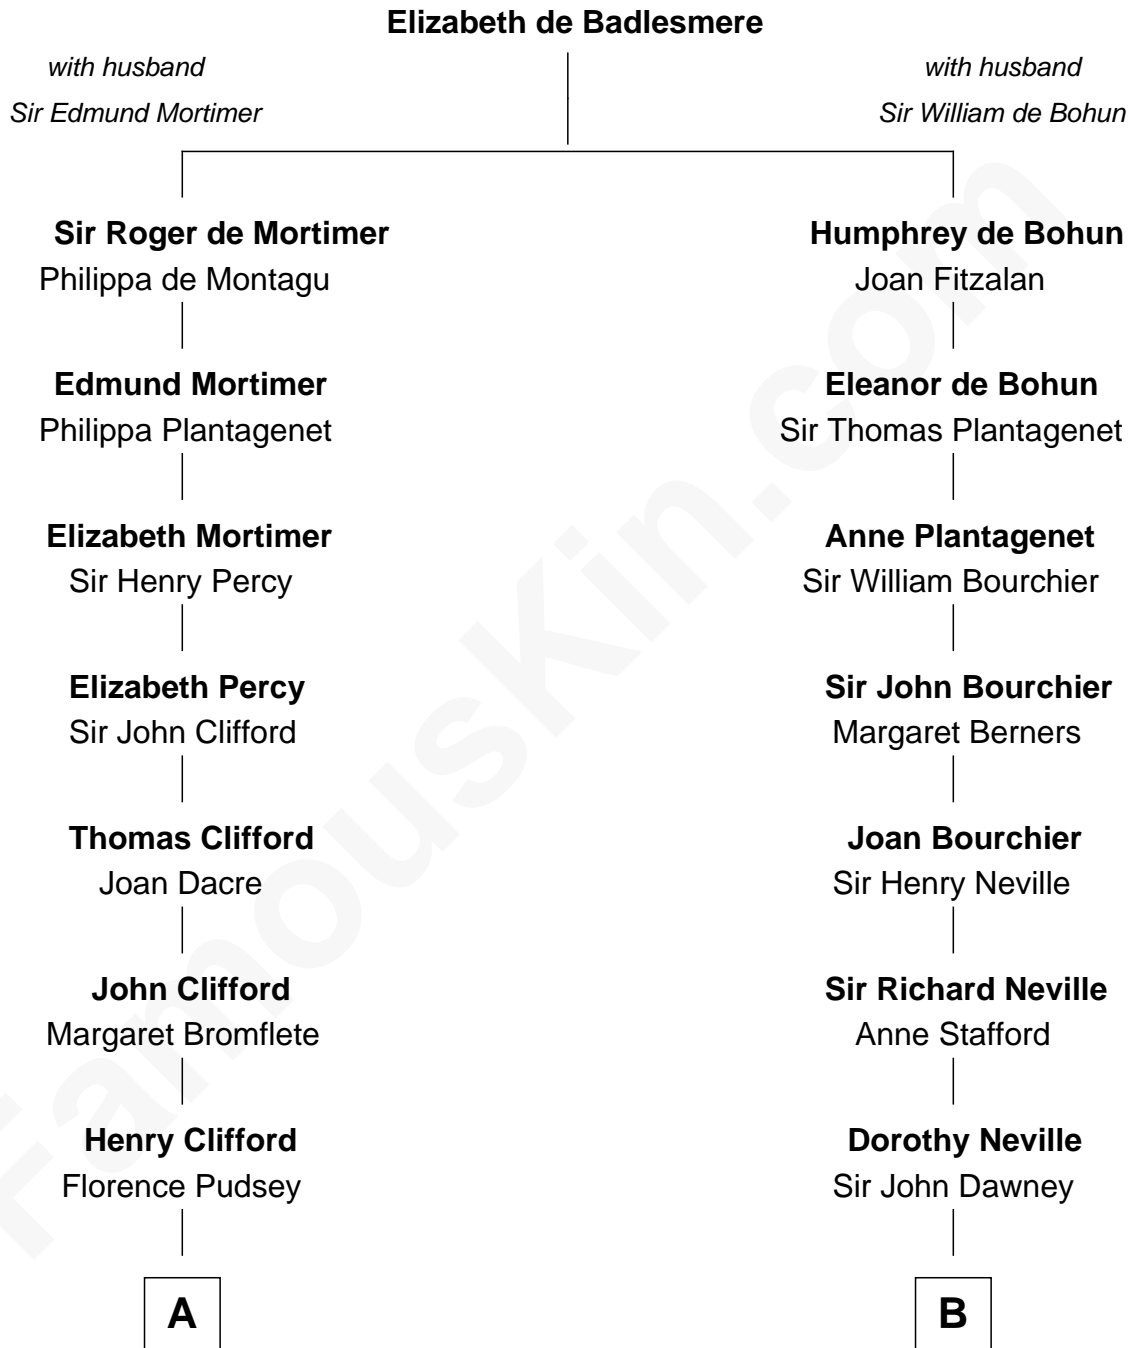

## Relationship Chart of Fletcher Christian

Leader of the mutiny on the Bounty

16th cousin 4 times removed of

**Jimmy Carter**

39th U.S. President

**C**

**James E. Pratt**

Sophonra C. Cowan

**Nina Pratt**

William Archibald Carter

**Earl Carter**

Lillian Gordy

**Jimmy Carter**

*39th U.S. President*

FamousKin.com