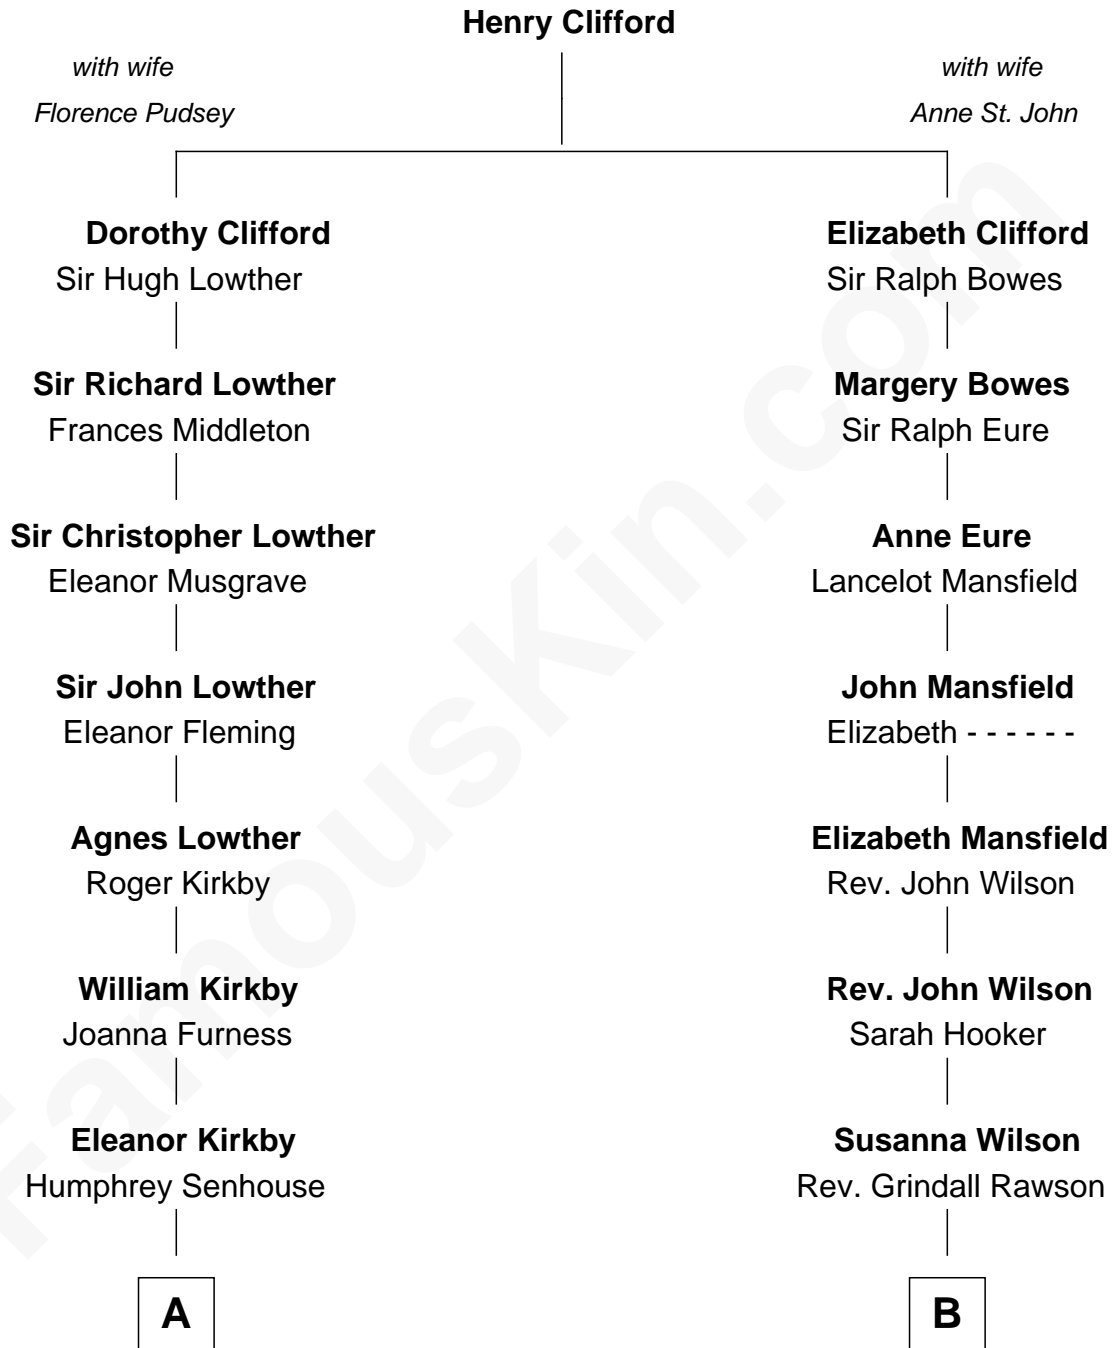

# FamousKin.com

## Relationship Chart of Fletcher Christian

Leader of the mutiny on the Bounty

9th cousin 3 times removed of

**William Howard Taft**

27th U.S. President

**A**

**Bridget Senhouse**

John Christian

**Charles Christian**

Anne Dixon

**Fletcher Christian**

*Leader of the mutiny on the Bounty*

**B**

**Edmund Rawson**

Elizabeth Hayward

**Abner Rawson**