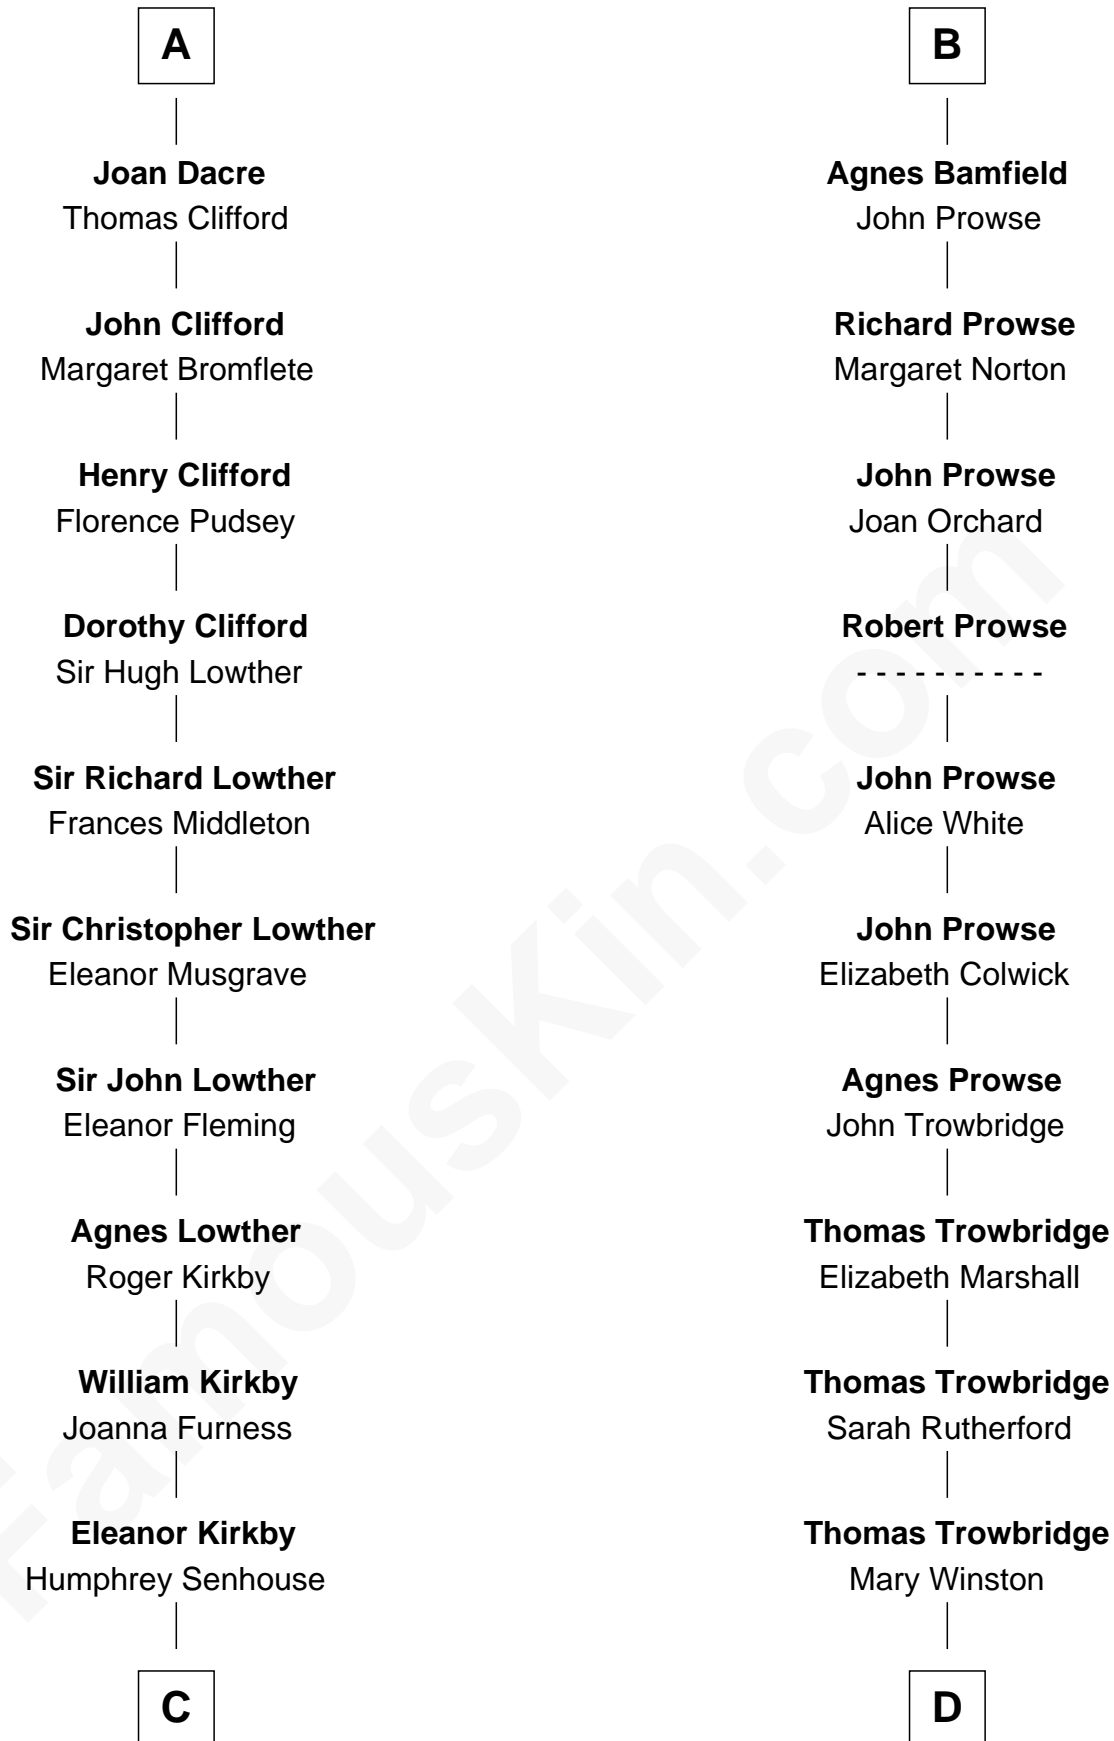

## Relationship Chart of Fletcher Christian

Leader of the mutiny on the Bounty

19th cousin 2 times removed of

**Rutherford B. Hayes**

19th U.S. President

**Sir Geoffrey FitzPiers**

Aveline de Clare

**C**

**Bridget Senhouse**

John Christian

**Charles Christian**

Anne Dixon

**Fletcher Christian**

*Leader of the mutiny on the Bounty*

**D**

**Sarah Trowbridge**