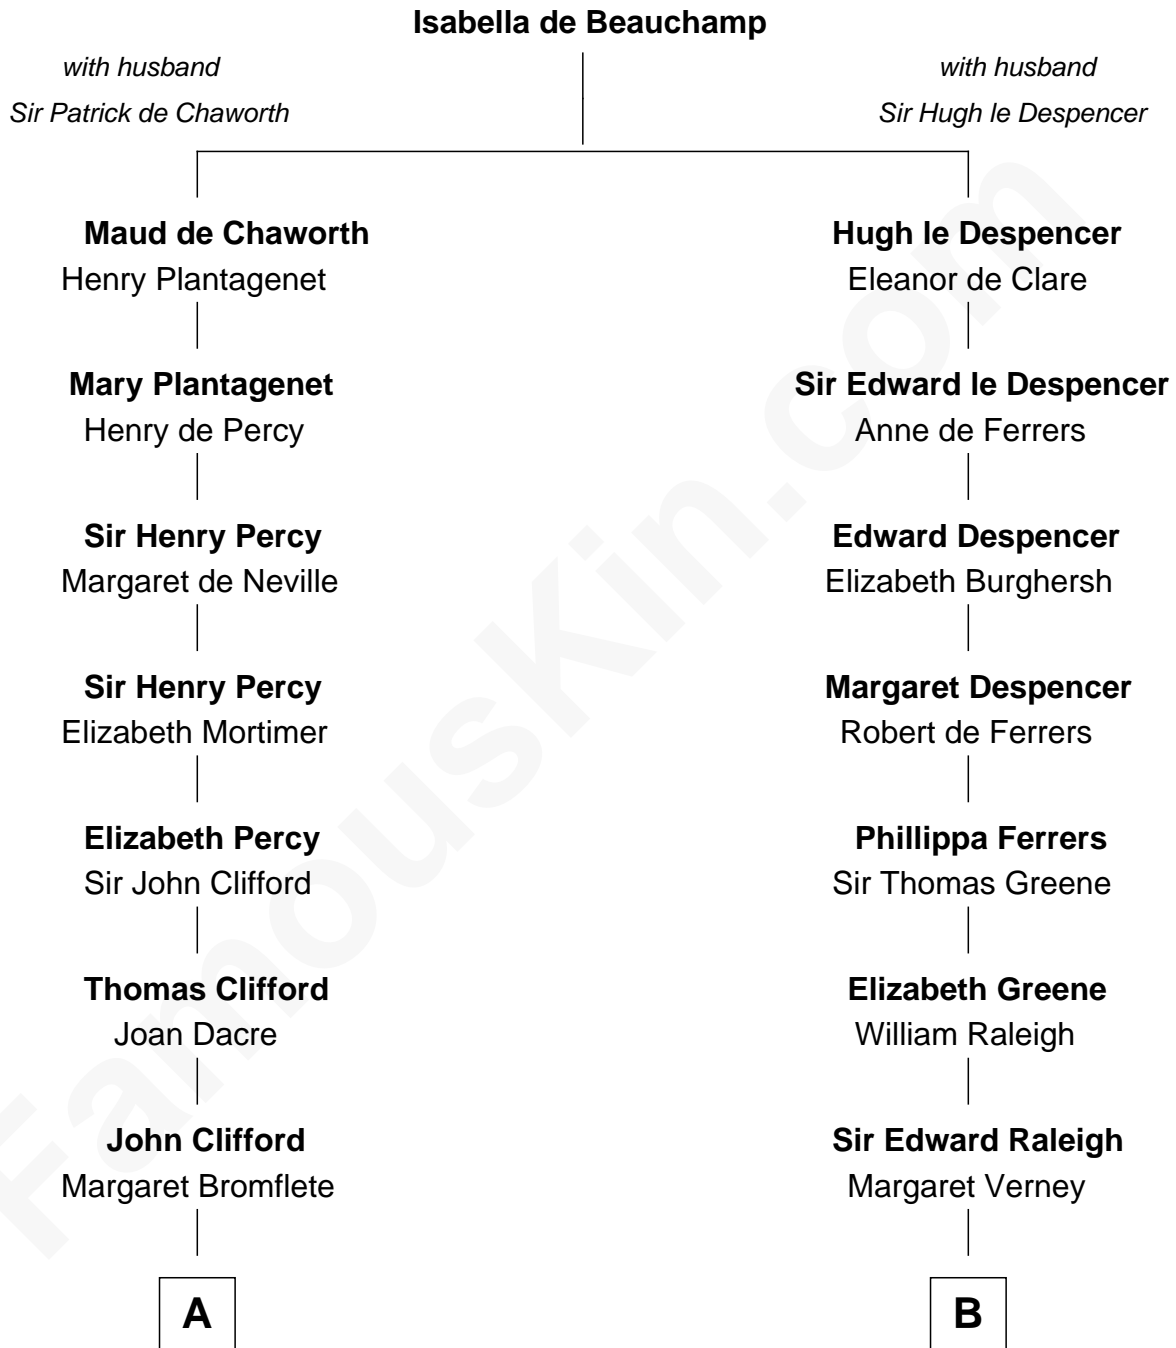

FamousKin.com

Relationship Chart of Fletcher Christian

Leader of the mutiny on the Bounty

17th cousin 4 times removed of

George Romney

43rd Governor of Michigan

C

Charity Dickinson

Jared Pratt

Parley Parker Pratt

Mary Woods

Helaman Pratt

Anna Johanna Dorothy Wilcken

Anna Amelia Pratt

Gaskell Samuel Romney

George Romney

43rd Governor of Michigan

FamousKin.com