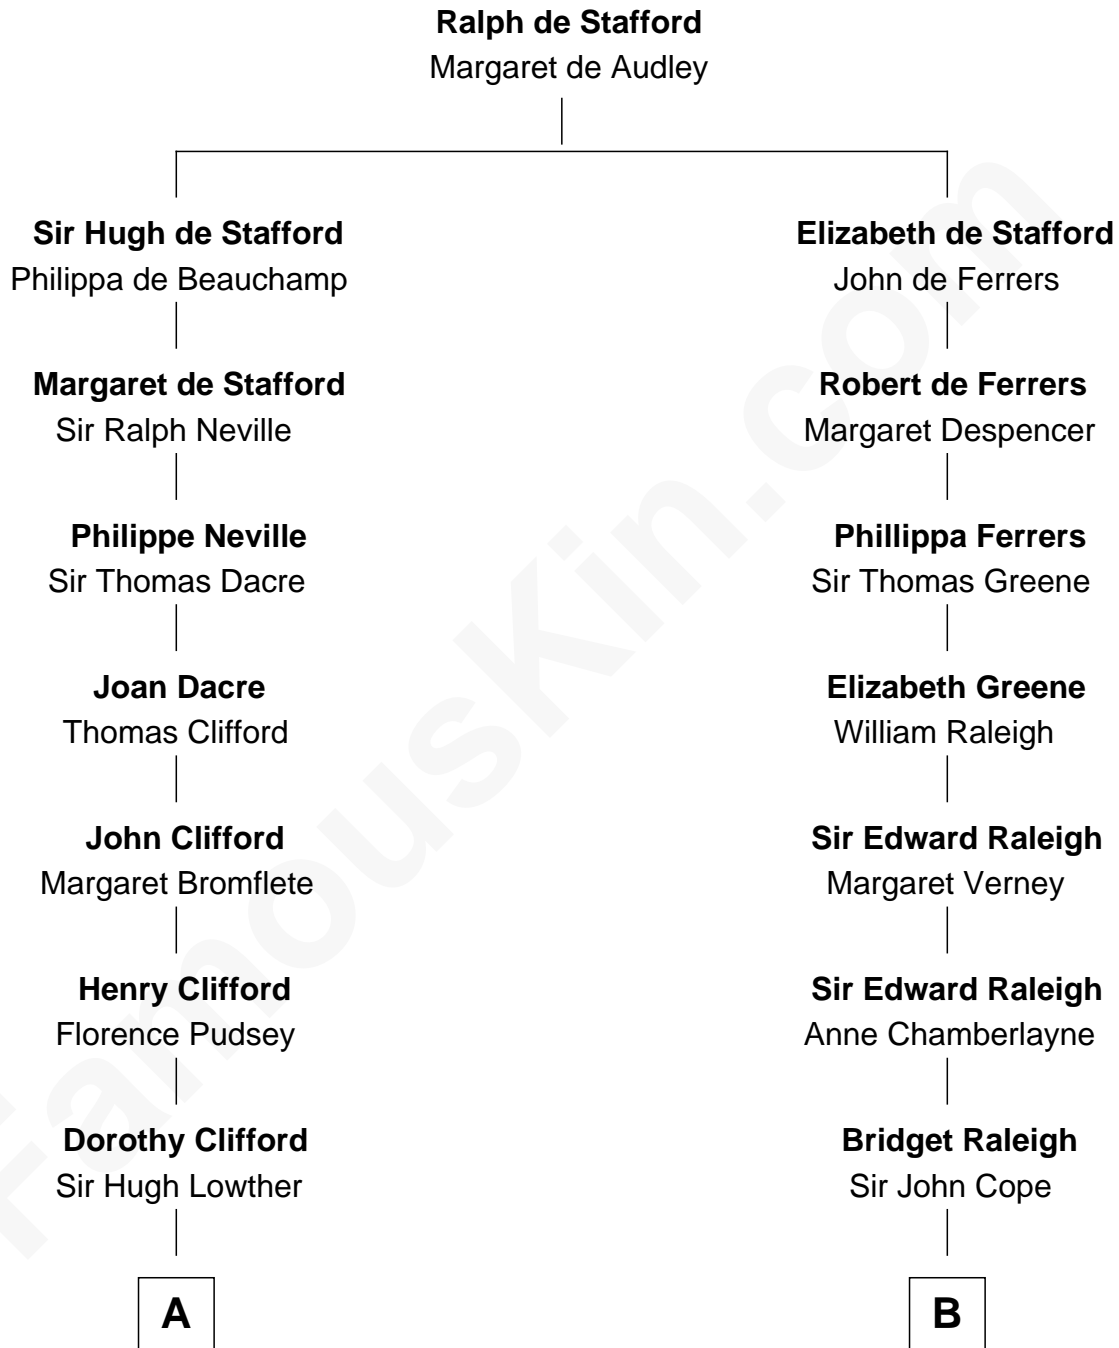

## Relationship Chart of Fletcher Christian

Leader of the mutiny on the Bounty

15th cousin 5 times removed of

**DuBose Heyward**

Author of Porgy (Porgy & Bess)

C

**Thomas Savage Heyward**

Georgianna Hasell

**Thomas Savage Heyward**

Louisa Watkins

**Edwin Watkins Heyward**

Jane Screven DuBose

**DuBose Heyward**

*American Novelist*

FamousKin.com