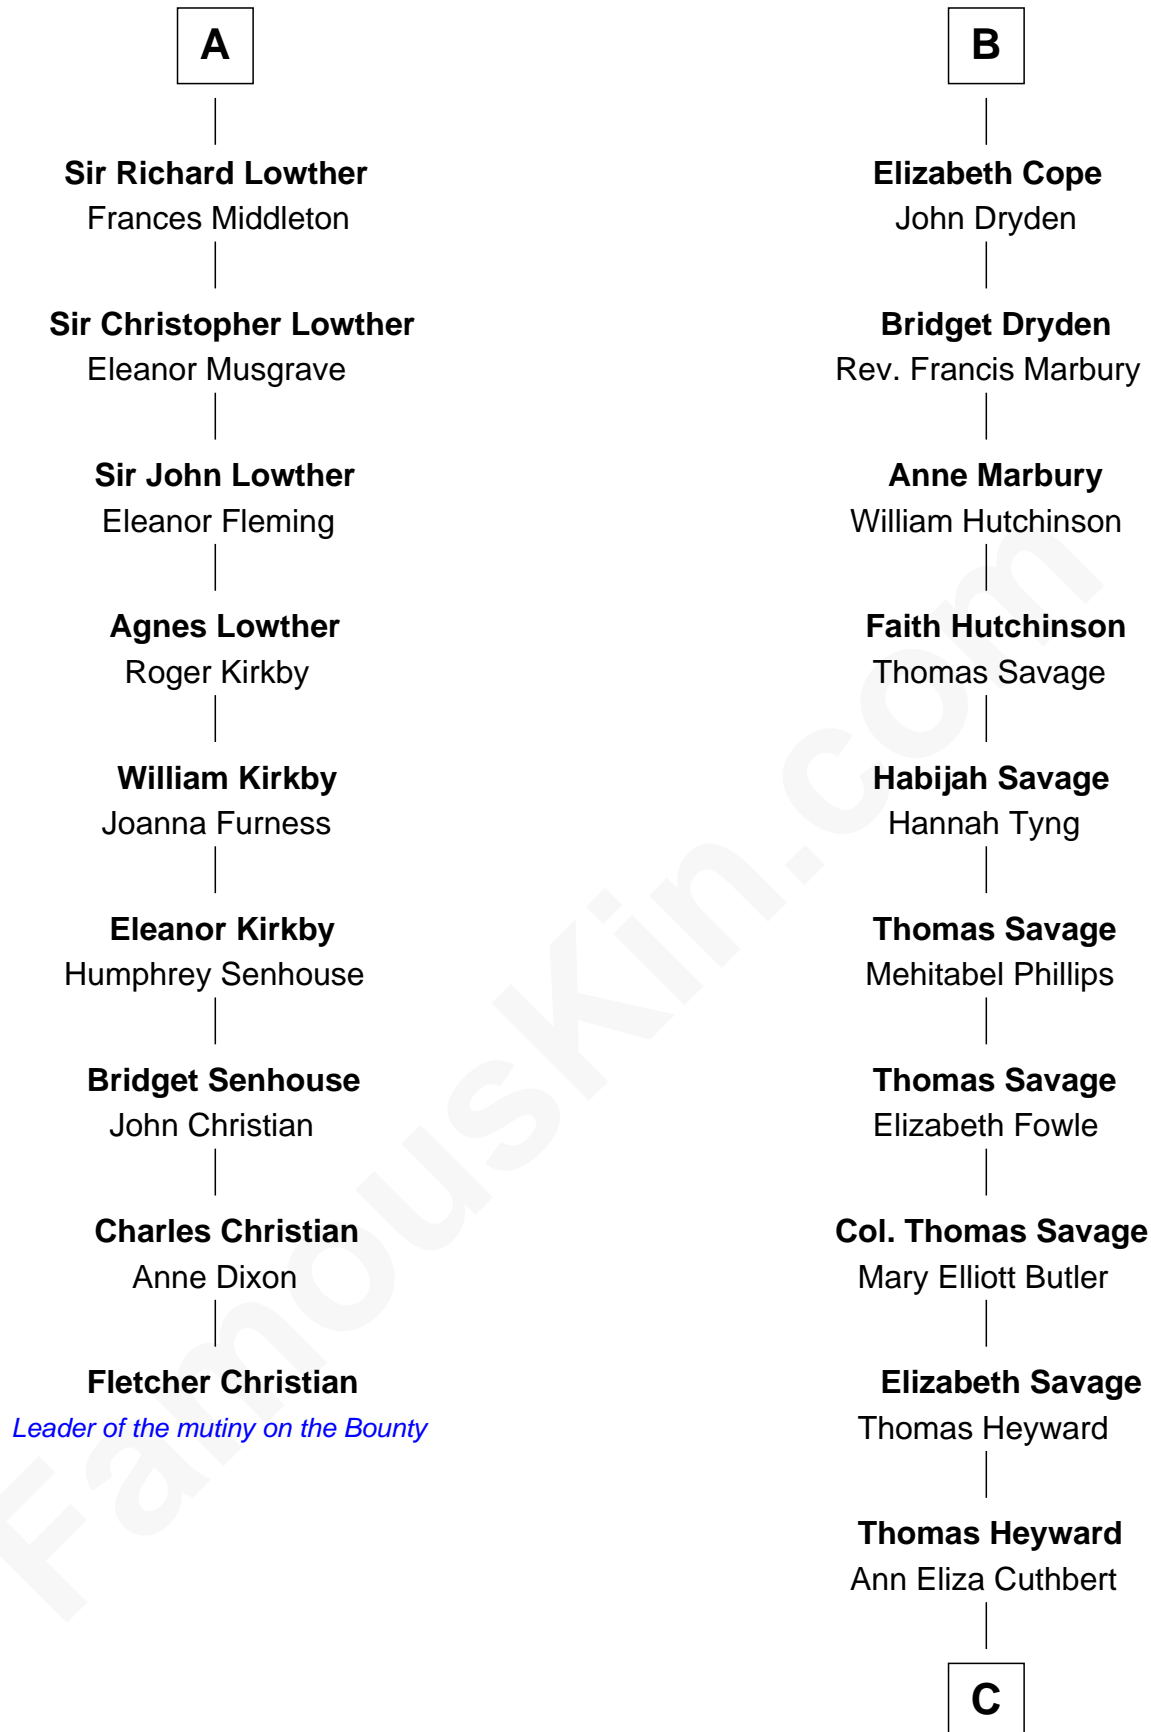

## Relationship Chart of Fletcher Christian

Leader of the mutiny on the Bounty

15th cousin 5 times removed of

**DuBose Heyward**

Author of Porgy (Porgy & Bess)

C

**Thomas Savage Heyward**

Georgianna Hasell

**Thomas Savage Heyward**

Louisa Watkins

**Edwin Watkins Heyward**

Jane Screven DuBose

**DuBose Heyward**

*American Novelist*

FamousKin.com