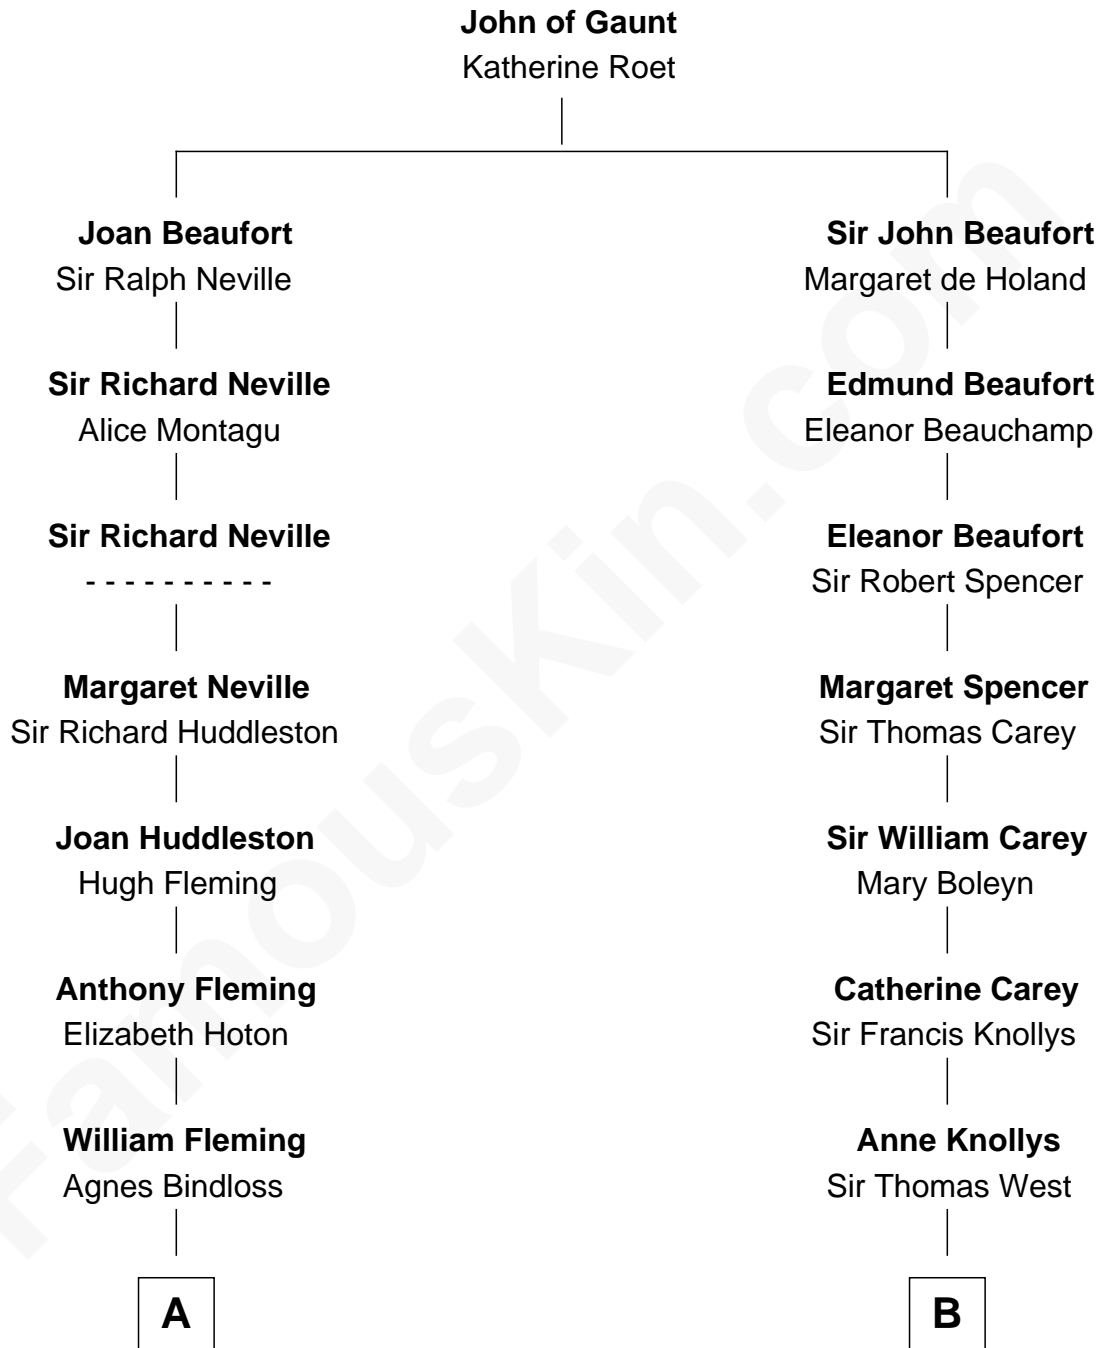

# FamousKin.com

## Relationship Chart of Fletcher Christian

Leader of the mutiny on the Bounty

13th cousin 5 times removed of

**Nelson Rockefeller**

41st U.S. Vice-President

C

John Davison Rockefeller

Abby Greene Aldrich

Nelson Rockefeller

*41st U.S. Vice-President*

FamousKin.com