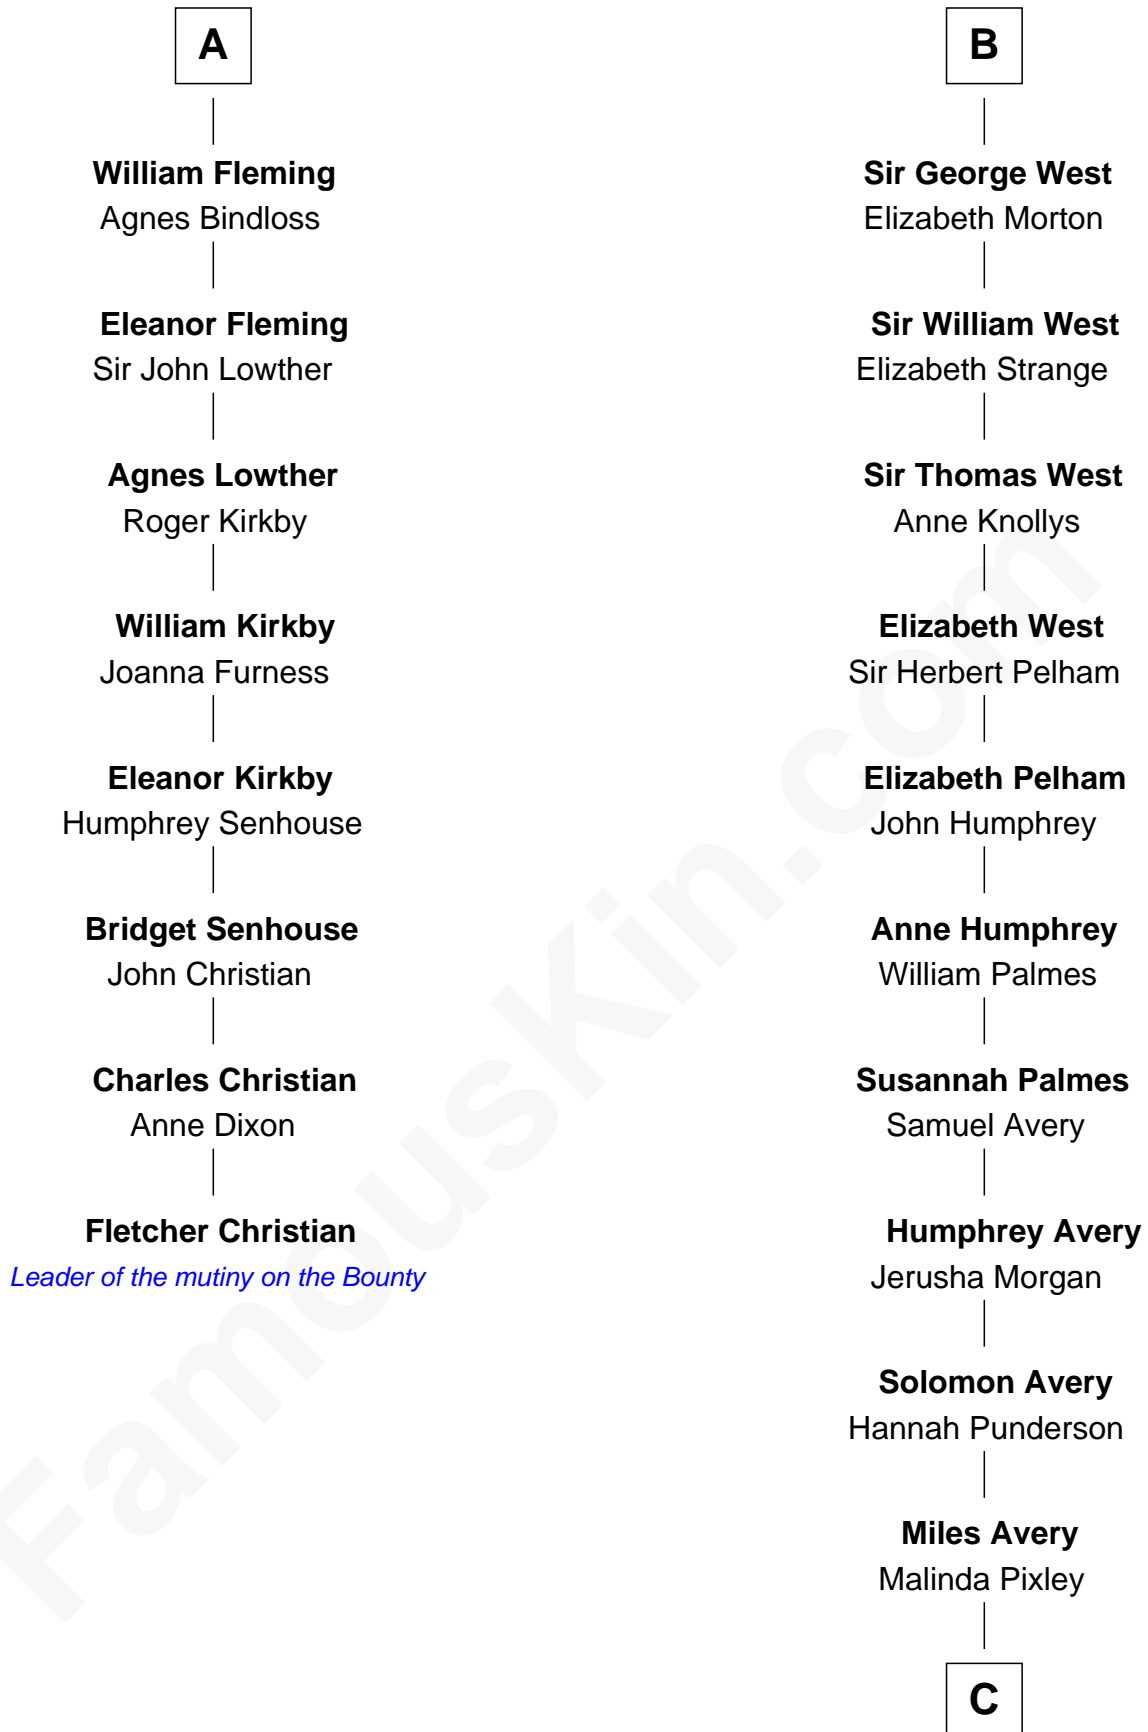

FamousKin.com

Relationship Chart of Fletcher Christian

Leader of the mutiny on the Bounty

14th cousin 7 times removed of

Nelson Rockefeller

41st U.S. Vice-President

C

—
Lucy Avery

Godfrey Lewis Rockefeller

—
William Avery Rockefeller

Eliza Davison

—
John Davison Rockefeller

Laura Celestia Spelman

—
John Davison Rockefeller

Abby Greene Aldrich

—
Nelson Rockefeller

41st U.S. Vice-President

FamousKin.com