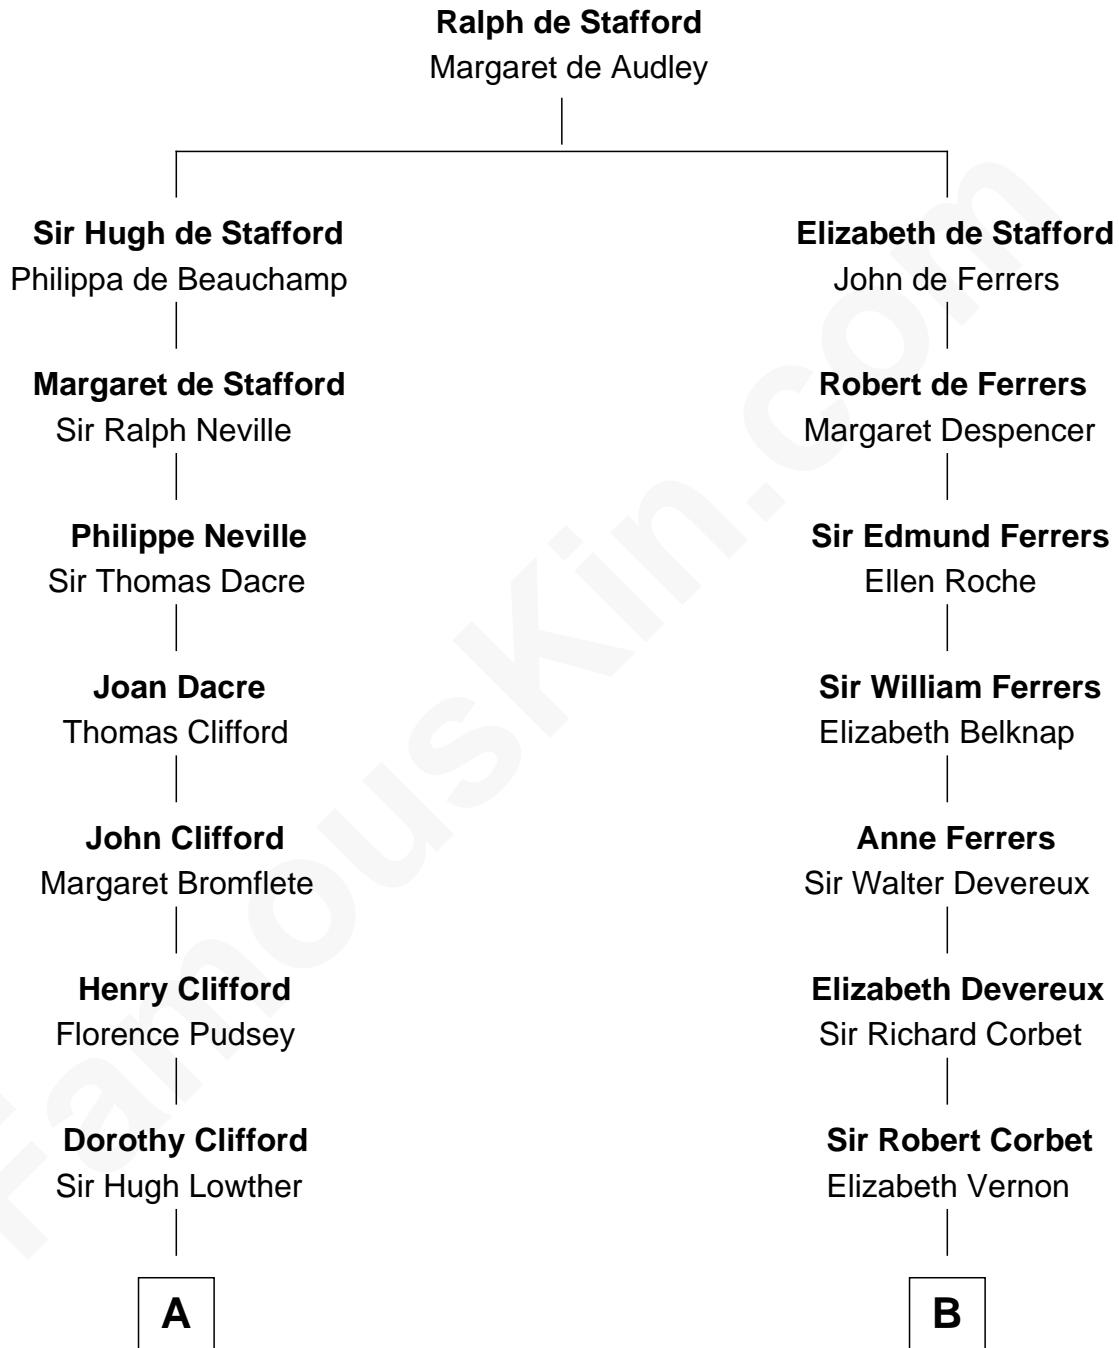

## Relationship Chart of Fletcher Christian

Leader of the mutiny on the Bounty

15th cousin 6 times removed of

**Nelson Rockefeller**

41st U.S. Vice-President

**C**

—  
**Lucy Avery**

Godfrey Lewis Rockefeller

—  
**William Avery Rockefeller**

Eliza Davison

—  
**John Davison Rockefeller**

Laura Celestia Spelman

—  
**John Davison Rockefeller**

Abby Greene Aldrich

—  
**Nelson Rockefeller**

*41st U.S. Vice-President*