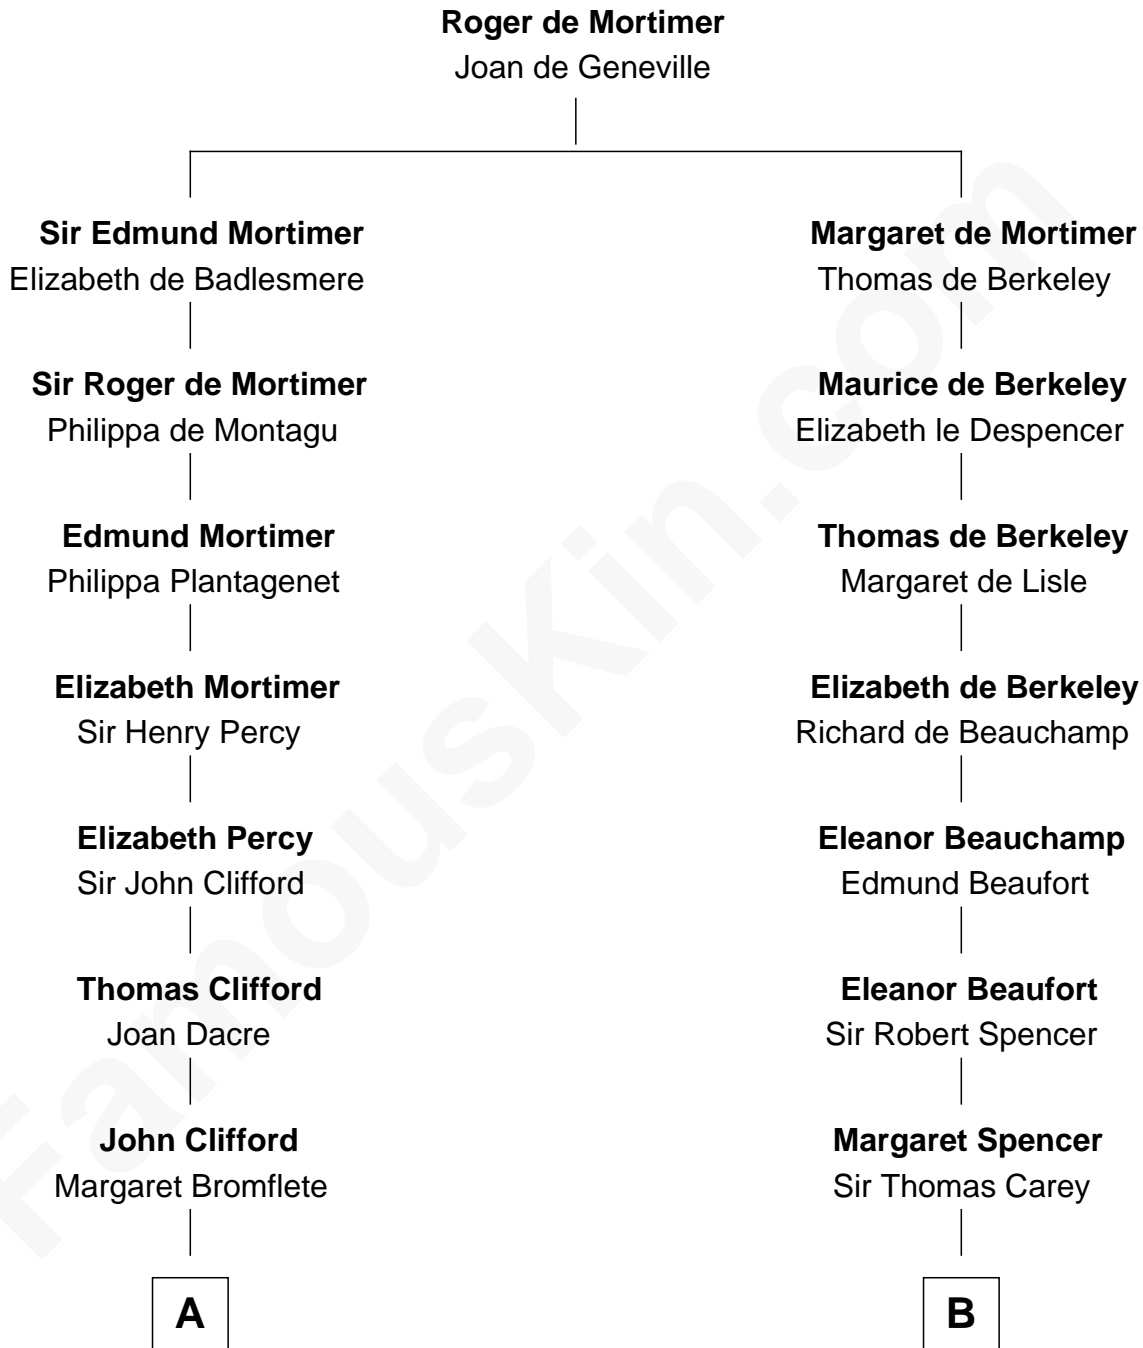

FamousKin.com

Relationship Chart of Fletcher Christian

Leader of the mutiny on the Bounty

17th cousin 4 times removed of

Nelson Rockefeller

41st U.S. Vice-President

C

Lucy Avery

Godfrey Lewis Rockefeller

William Avery Rockefeller

Eliza Davison

John Davison Rockefeller

Laura Celestia Spelman

John Davison Rockefeller

Abby Greene Aldrich

Nelson Rockefeller

41st U.S. Vice-President

FamousKin.com