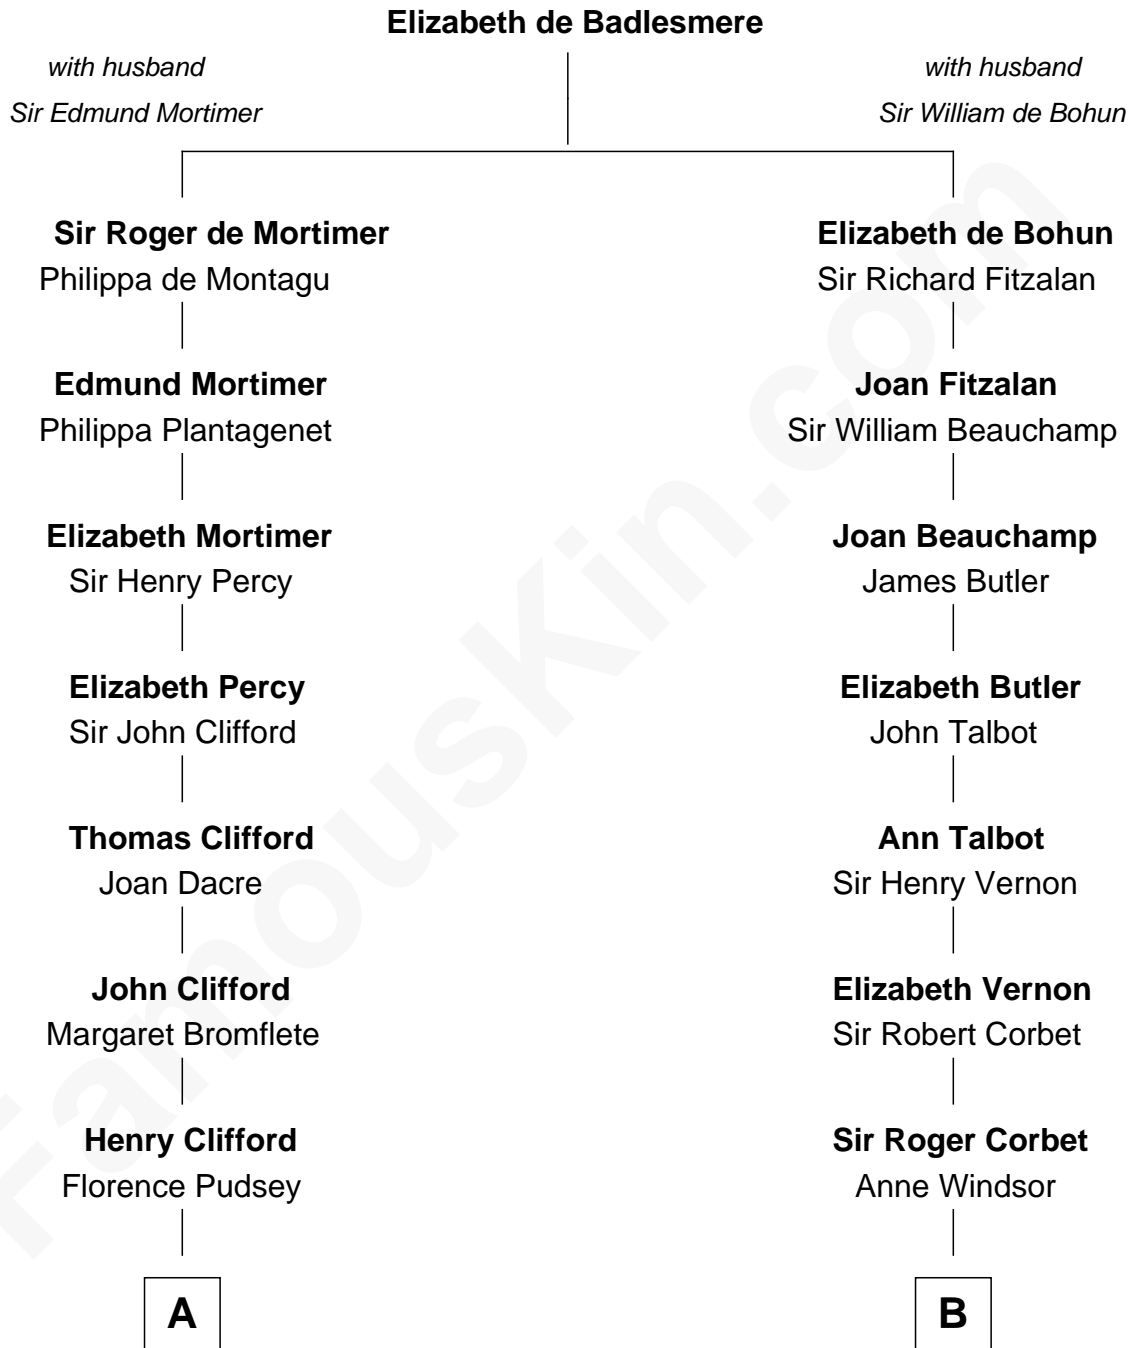

# FamousKin.com

## Relationship Chart of Fletcher Christian

*Leader of the mutiny on the Bounty*

**16th cousin 4 times removed of**

**Nelson Rockefeller**

*41st U.S. Vice-President*

**C**

**William Avery Rockefeller**

Eliza Davison