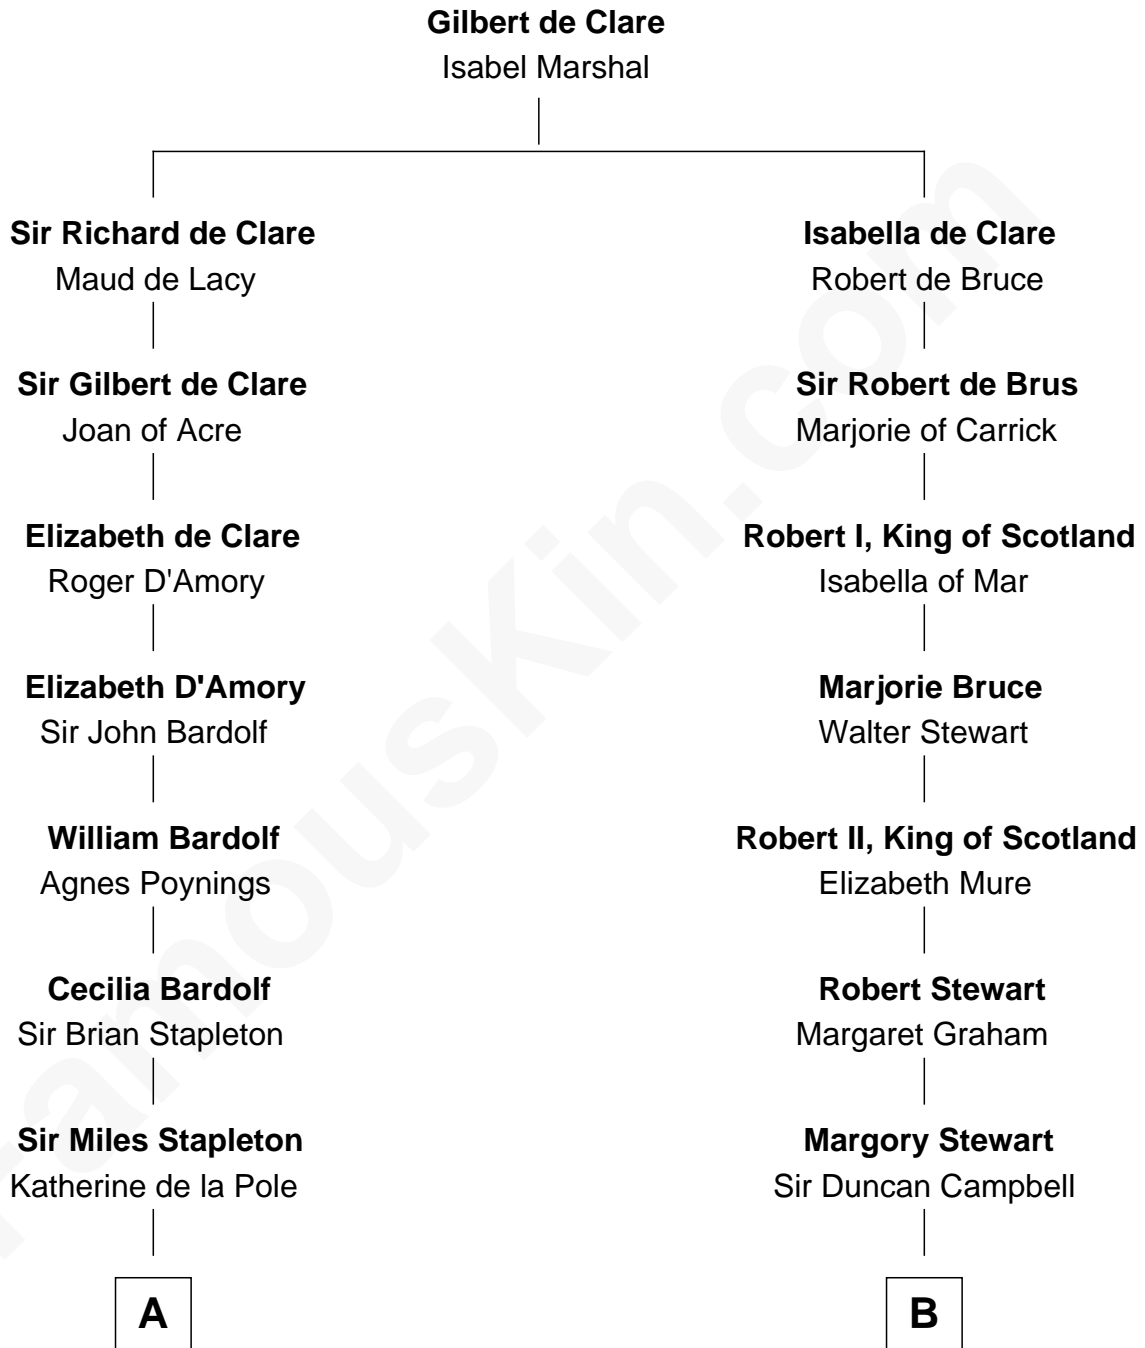

FamousKin.com

Relationship Chart of Fletcher Christian

Leader of the mutiny on the Bounty

17th cousin 4 times removed of

Emily Post

American Author on Etiquette

C

Mary Meek Magruder

Thomas Clagett

Sarah Magruder Clagett

Upton Bruce

Marian Bruce

William Price

Bruce Price

Mary Josephine Lee

Emily Post