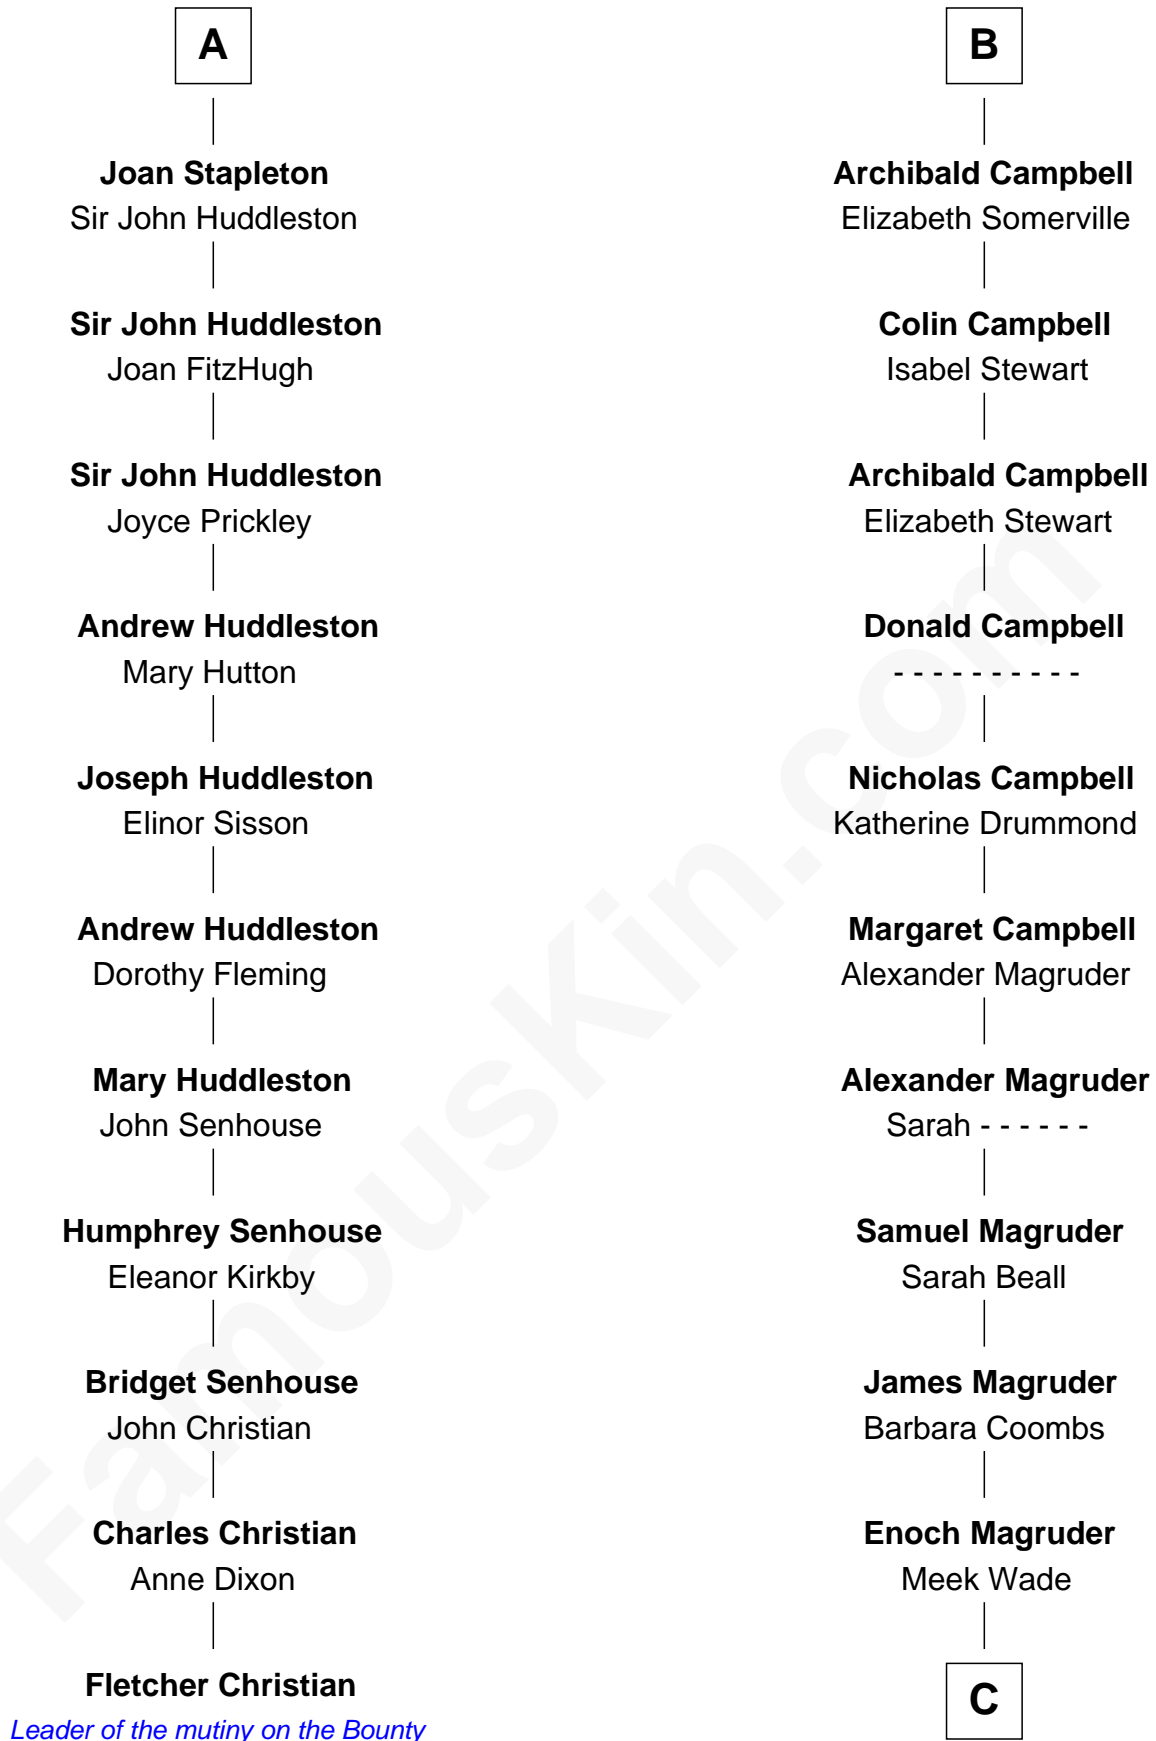

FamousKin.com

Relationship Chart of Fletcher Christian

Leader of the mutiny on the Bounty

17th cousin 4 times removed of

Emily Post

American Author on Etiquette

C

Mary Meek Magruder

Thomas Clagett

Sarah Magruder Clagett

Upton Bruce

Marian Bruce

William Price

Bruce Price

Mary Josephine Lee

Emily Post