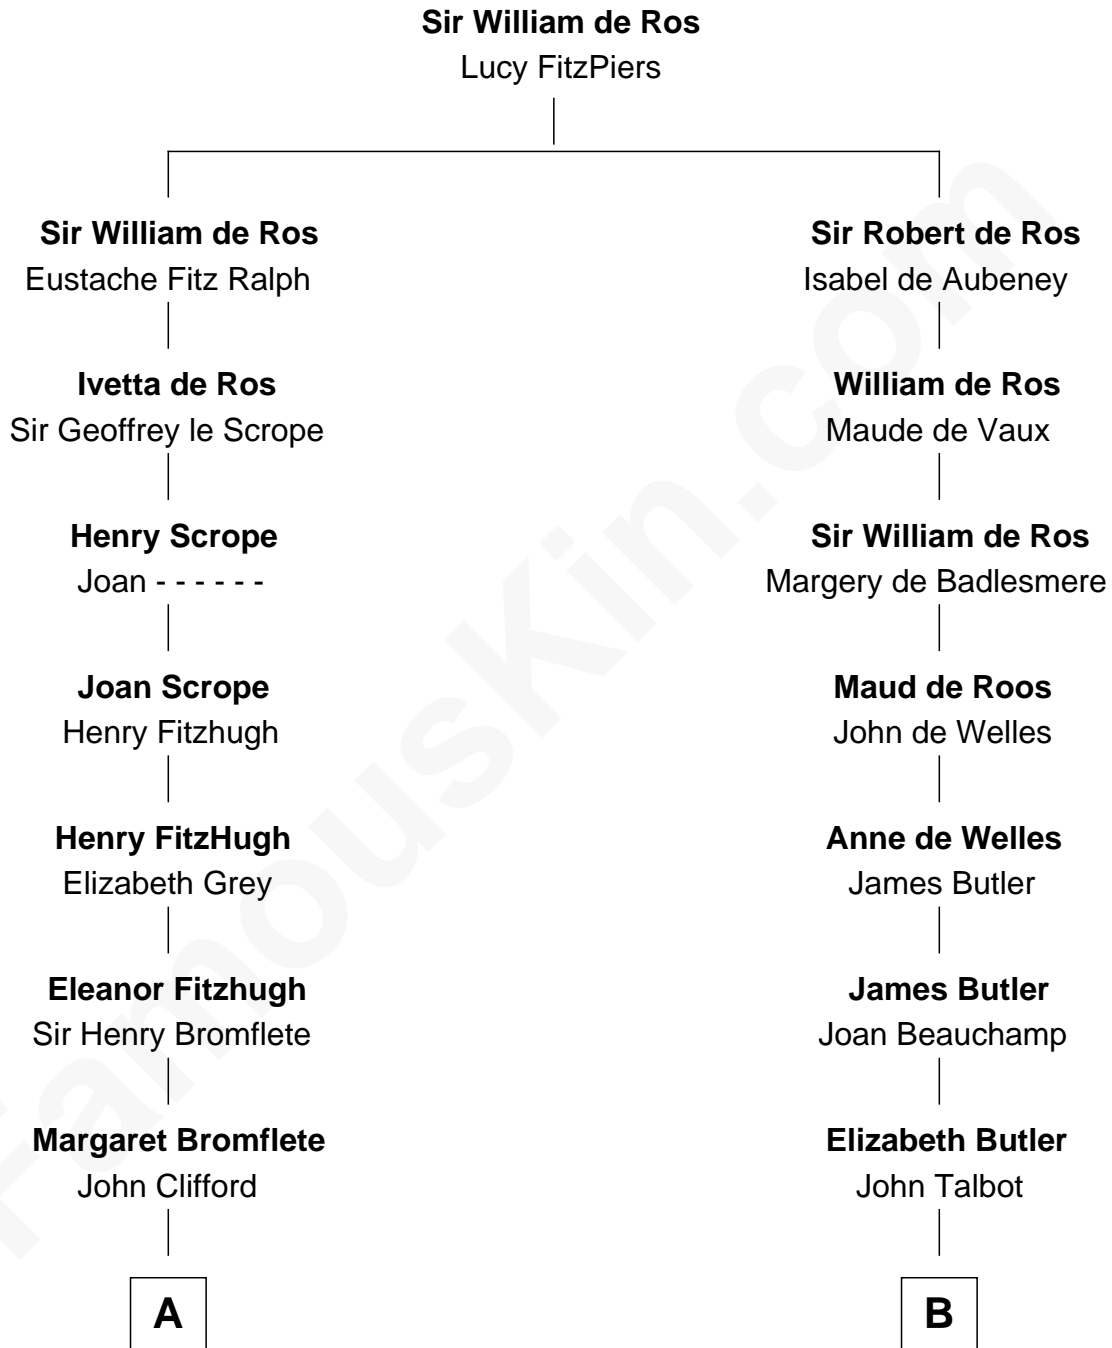

# FamousKin.com

## Relationship Chart of Fletcher Christian

Leader of the mutiny on the Bounty

17th cousin 3 times removed of

**Grover Cleveland**

22nd and 24th U.S. President

**C**

Abiah Hyde

Aaron Cleveland