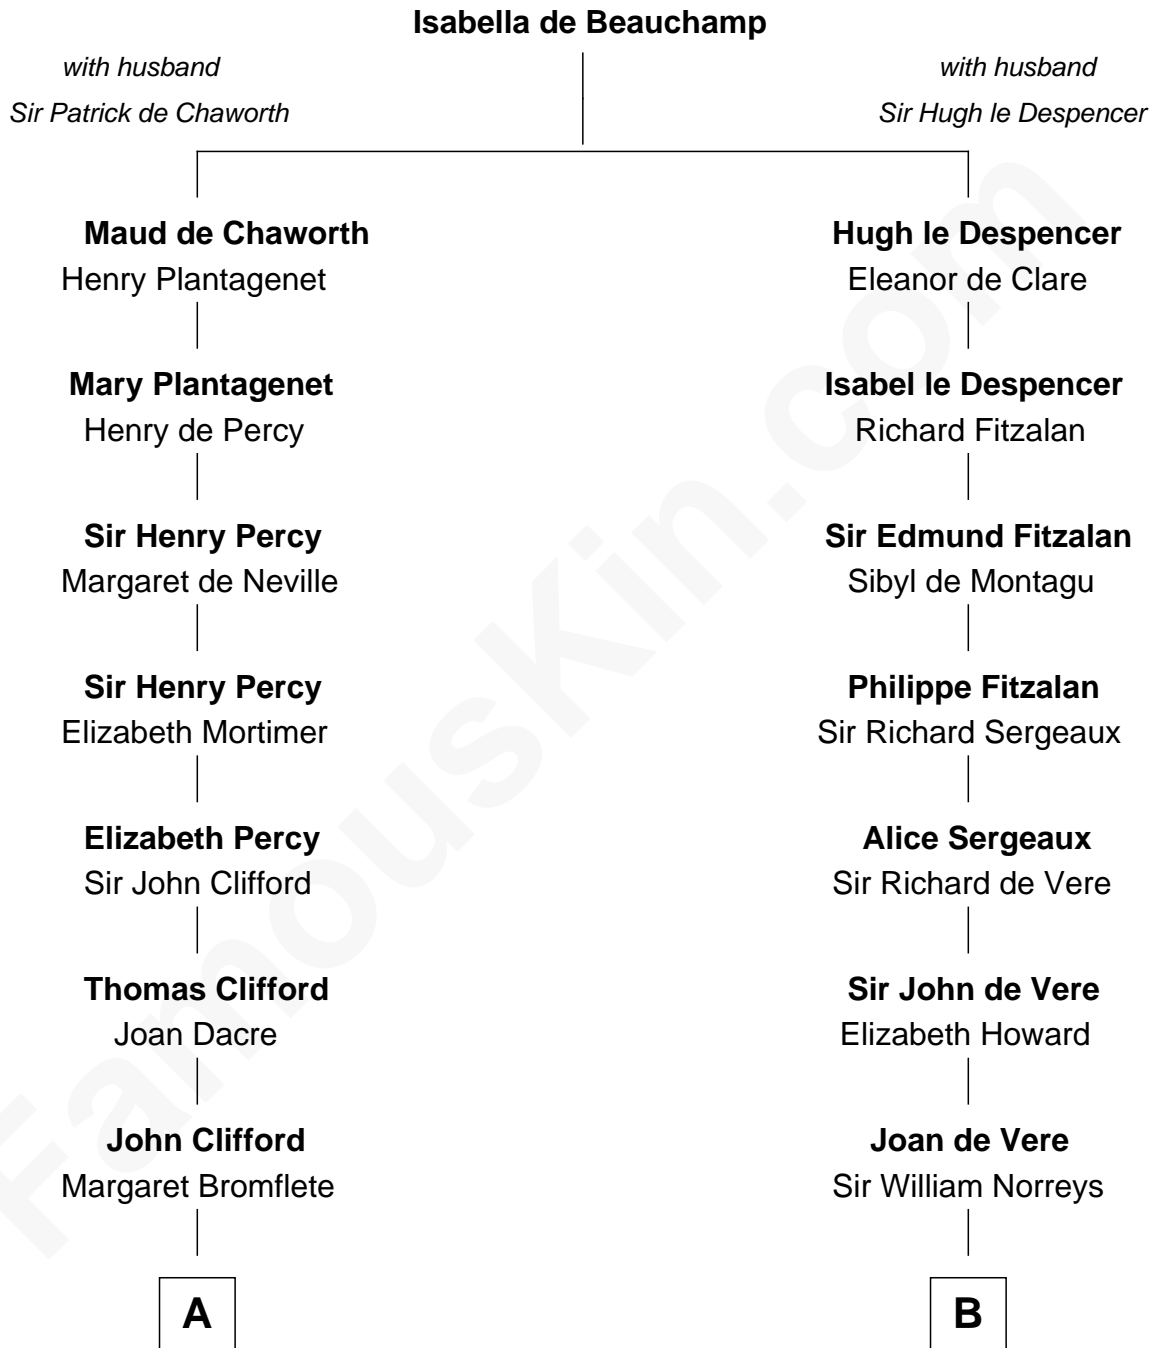

FamousKin.com

Relationship Chart of Fletcher Christian

Leader of the mutiny on the Bounty

17th cousin 4 times removed of

Lou (Henry) Hoover

First Lady of President Herbert Hoover

C

Polly Goffe

Josiah Wallace

Nancy M. Wallace

John Scobey

Philomelia Sophia Scobey

Phineas Weed

Florence Ida Weed

Charles Delano Henry

Lou (Henry) Hoover

First Lady of Herbert Hoover