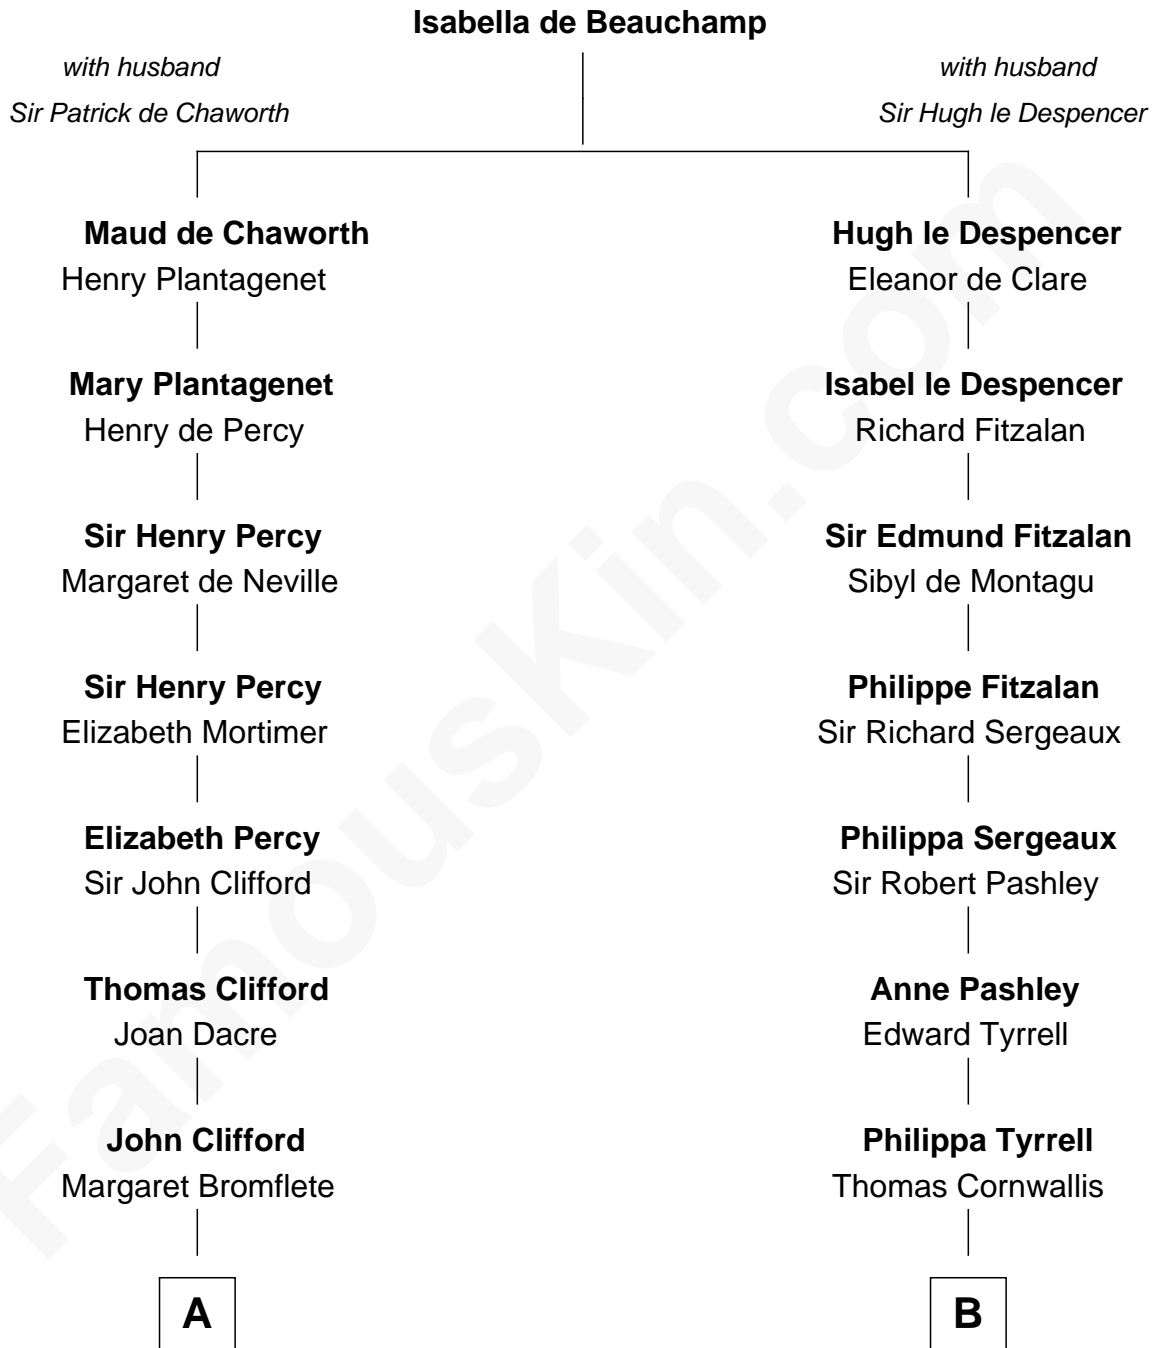

FamousKin.com

Relationship Chart of Fletcher Christian

Leader of the mutiny on the Bounty

17th cousin 3 times removed of

Ellen Louise (Axson) Wilson

First Lady of President Woodrow Wilson

C

Isaac FitzRandolph

Eleanor Hunter

Rebecca Longstreet FitzRandolph

Rev. Isaac Stockton Keith Axson

Rev. Samuel Edward Axson

Margaret Jane Hoyt

Ellen Louise (Axson) Wilson

First Lady of Woodrow Wilson