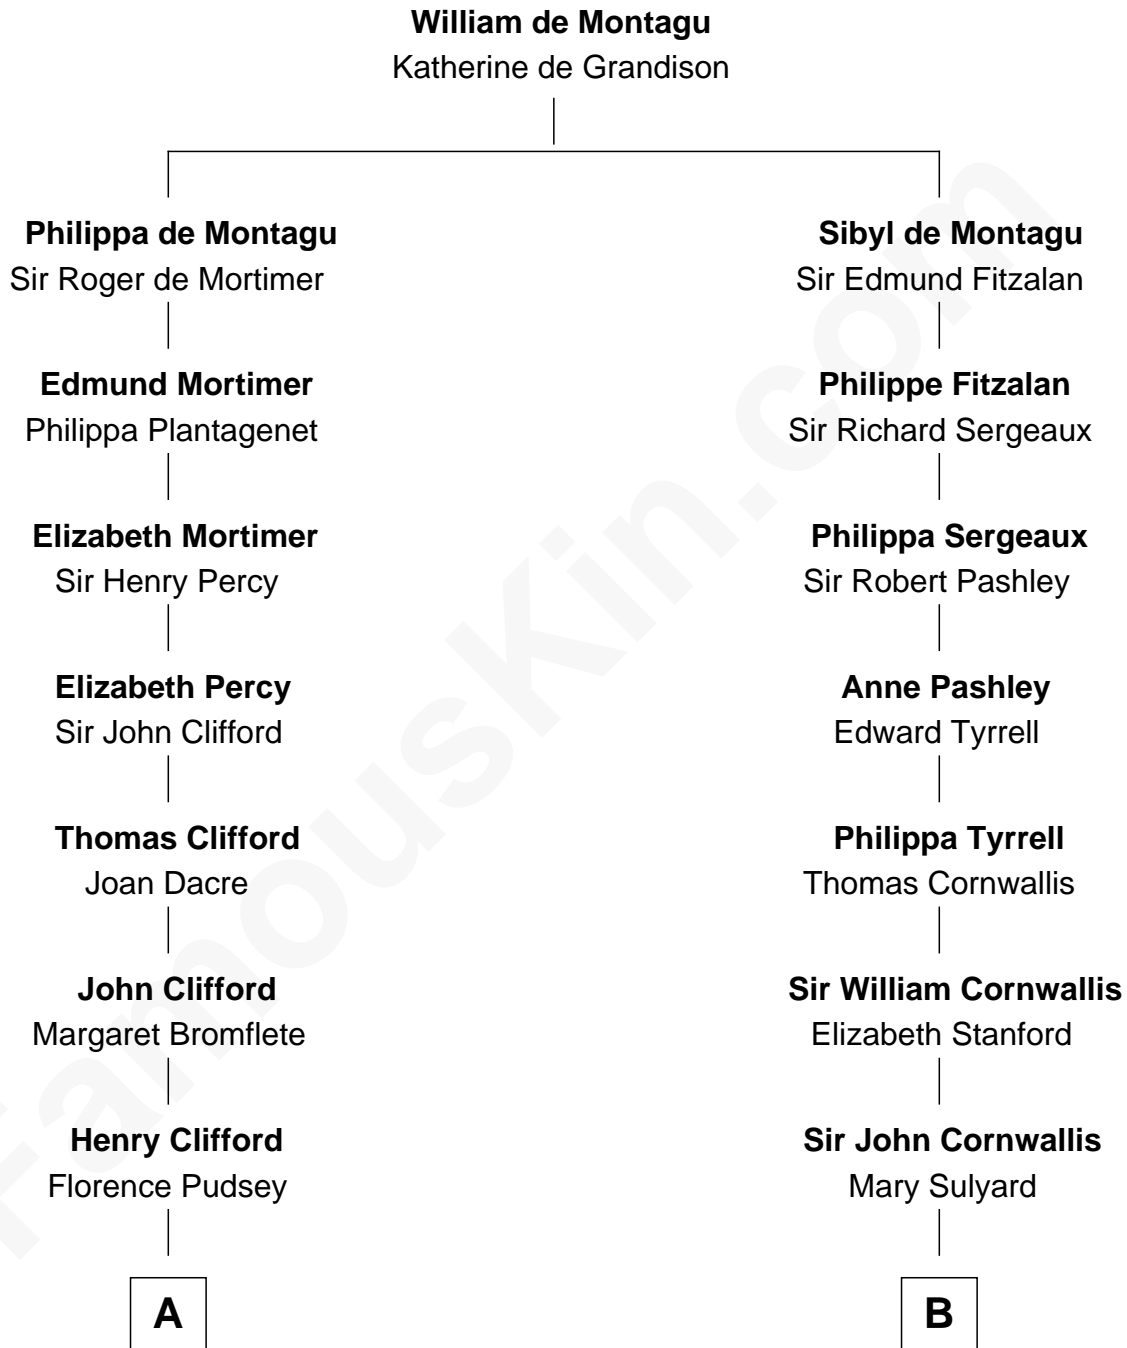

FamousKin.com

Relationship Chart of Fletcher Christian

Leader of the mutiny on the Bounty

16th cousin 2 times removed of

Ellen Louise (Axson) Wilson

First Lady of President Woodrow Wilson

C

Rev. Samuel Edward Axson

Margaret Jane Hoyt

Ellen Louise (Axson) Wilson

First Lady of Woodrow Wilson

FamousKin.com