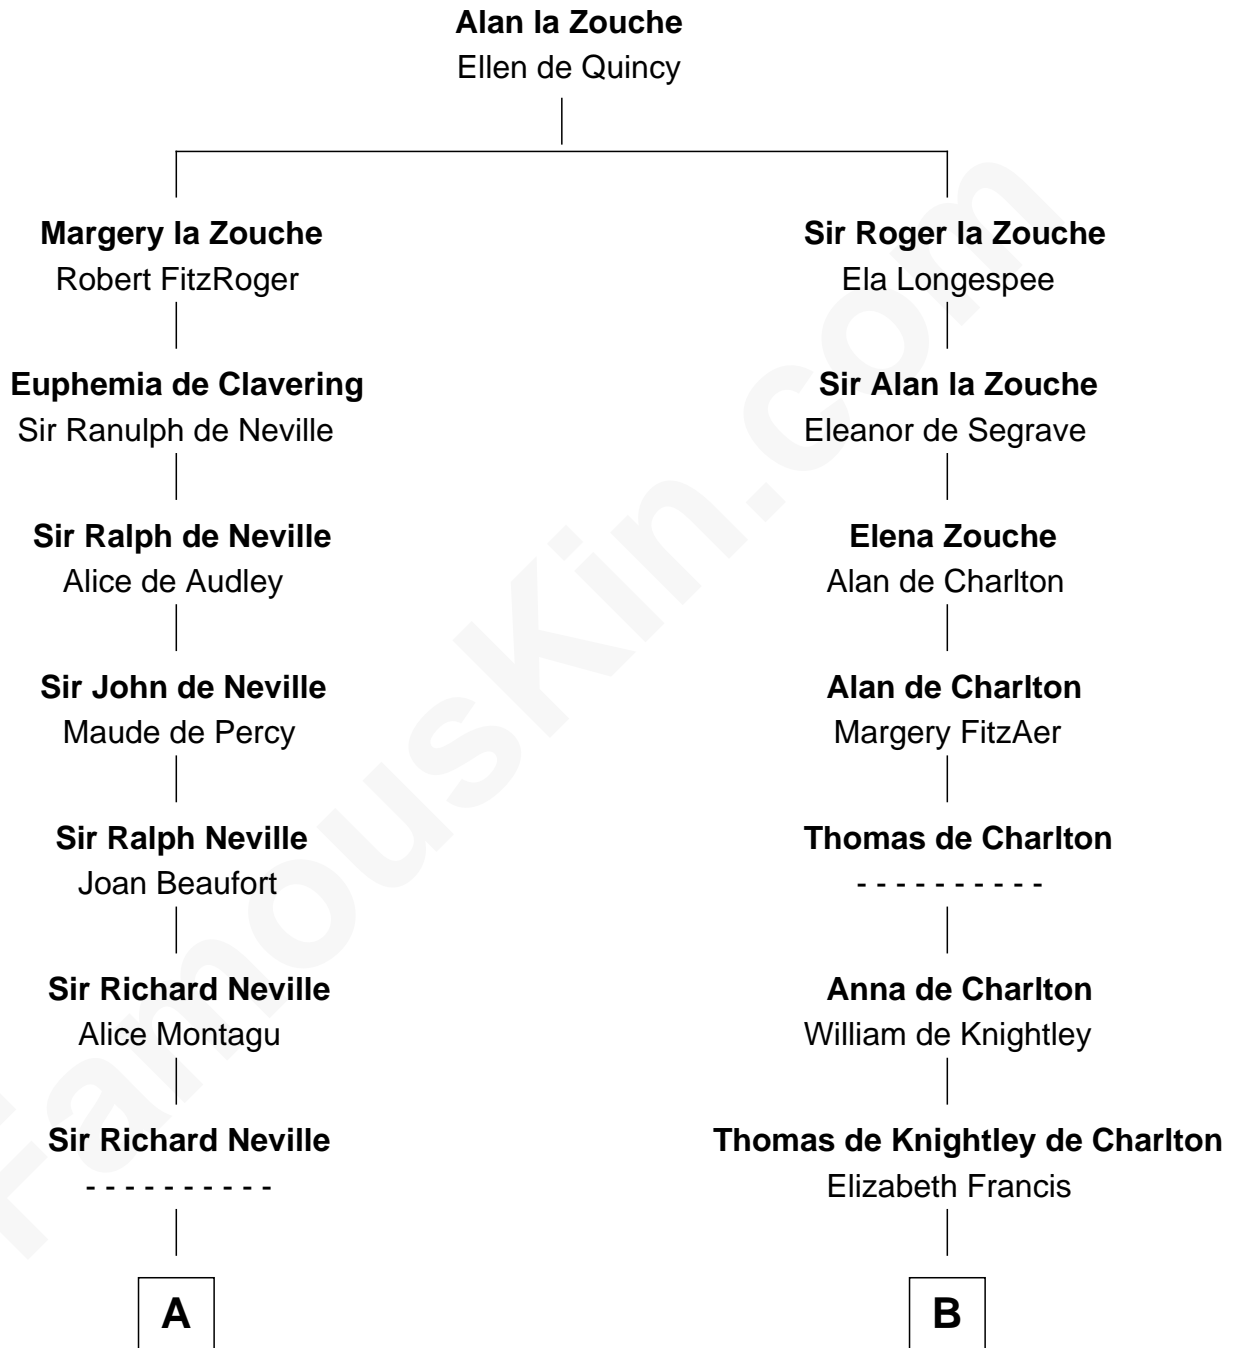

FamousKin.com

Relationship Chart of Fletcher Christian

Leader of the mutiny on the Bounty

17th cousin of

Samuel Prescott

Completed Paul Revere's Midnight Ride

A

Margaret Neville
Sir Richard Huddleston

Joan Huddleston
Hugh Fleming

Anthony Fleming
Elizabeth Hoton

William Fleming
Agnes Bindloss

Eleanor Fleming
Sir John Lowther

Agnes Lowther
Roger Kirkby

William Kirkby
Joanna Furness

Eleanor Kirkby
Humphrey Senhouse