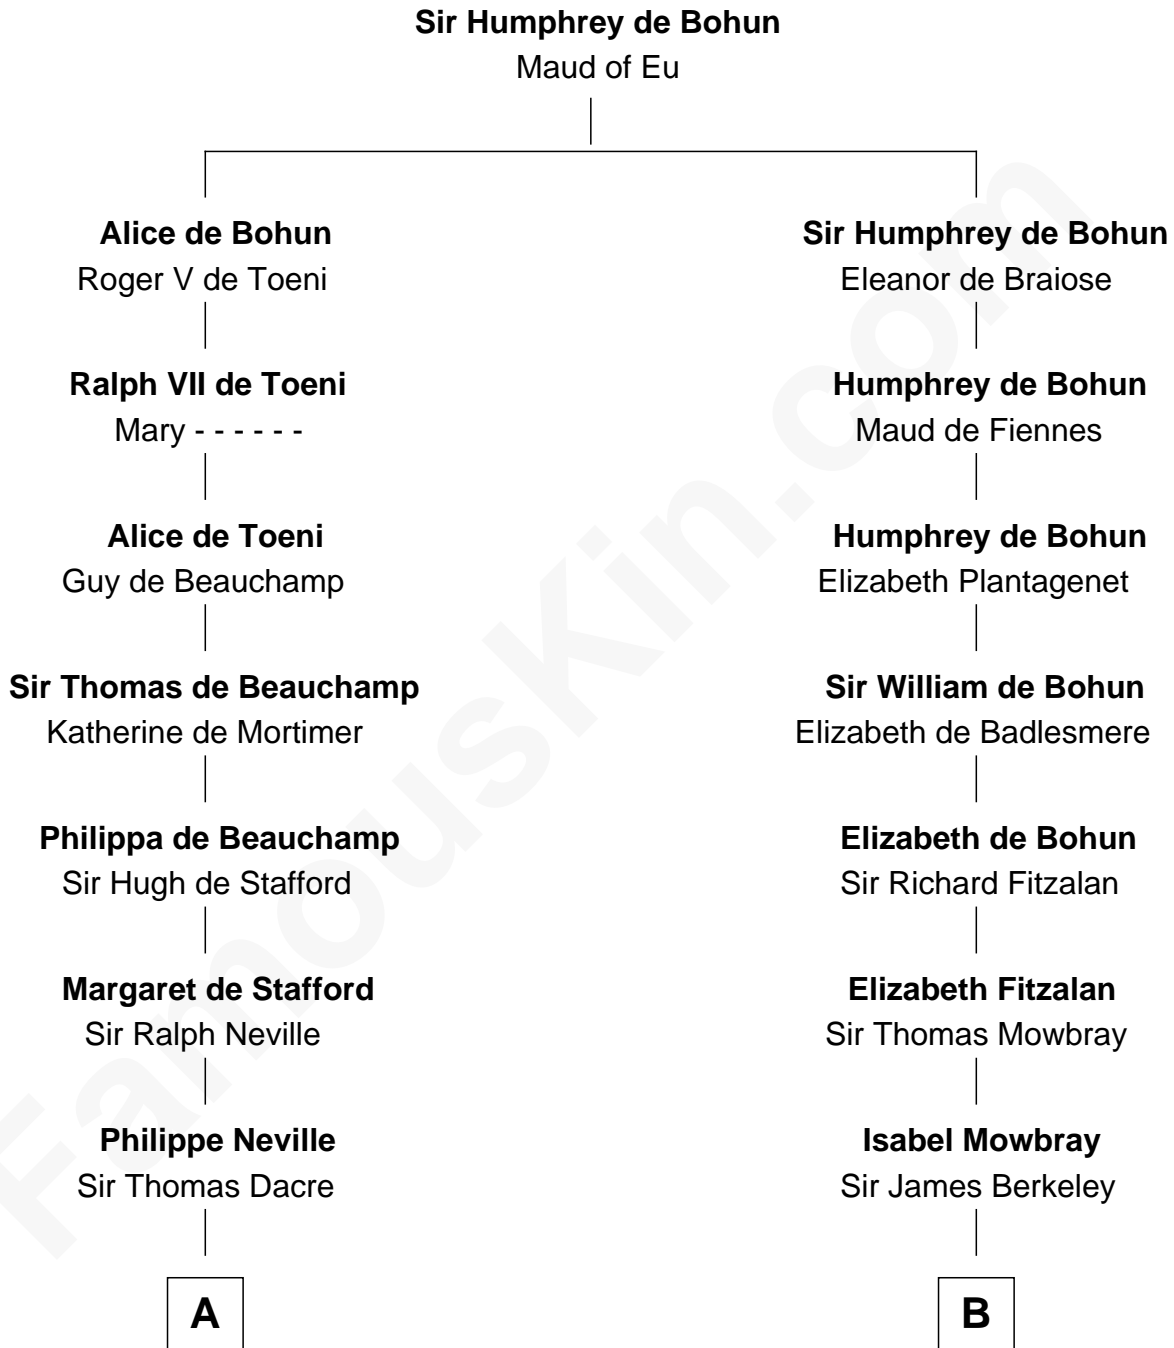

FamousKin.com

Relationship Chart of Fletcher Christian

Leader of the mutiny on the Bounty

18th cousin 1 time removed of

Samuel Prescott

Completed Paul Revere's Midnight Ride

THE "BOUNTY" AT ANCHOR

C

Bridget Senhouse

John Christian

Charles Christian

Anne Dixon

Fletcher Christian

Leader of the mutiny on the Bounty

D

Dr. Abel Prescott

Abigail Brigham

Samuel Prescott

Completed Paul Revere's Ride

FamousKin.com