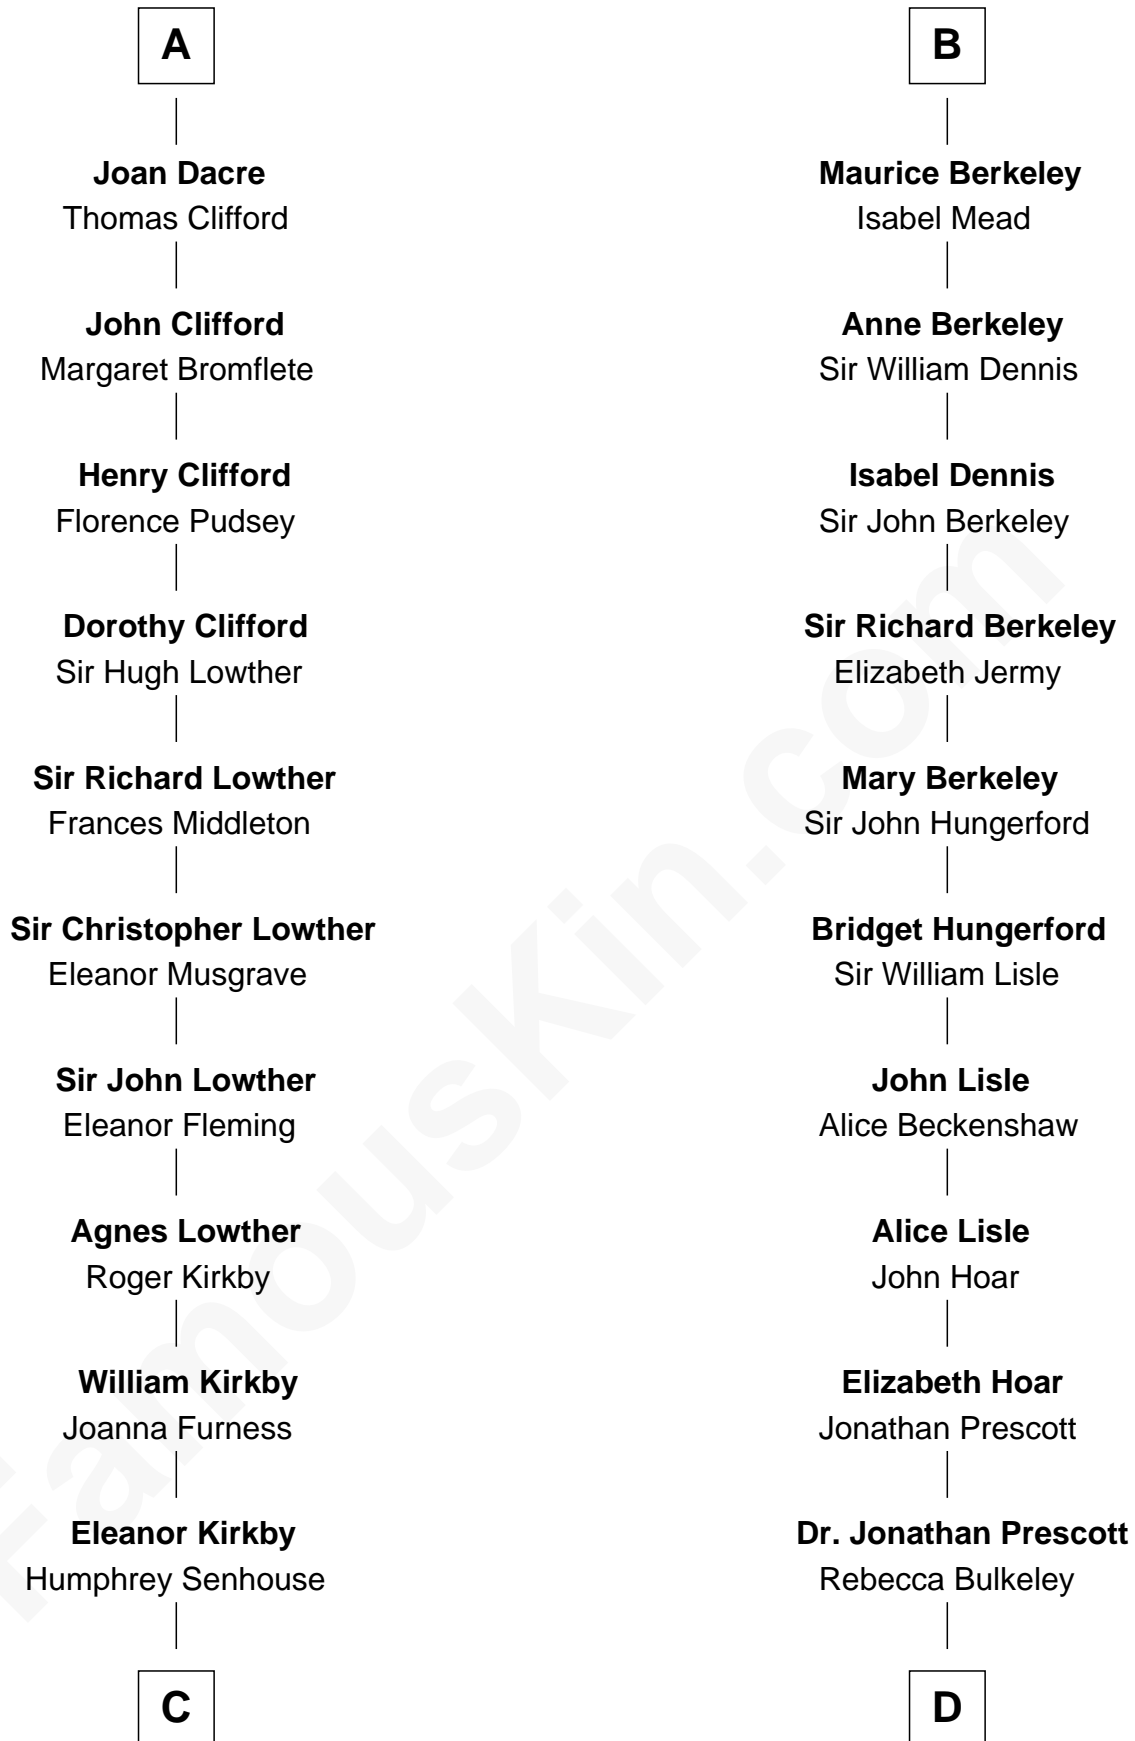

FamousKin.com

Relationship Chart of Fletcher Christian

Leader of the mutiny on the Bounty

18th cousin 1 time removed of

Samuel Prescott

Completed Paul Revere's Midnight Ride

THE "BOUNTY" AT ANCHOR

C

Bridget Senhouse

John Christian

Charles Christian

Anne Dixon

Fletcher Christian

Leader of the mutiny on the Bounty

D

Dr. Abel Prescott

Abigail Brigham

Samuel Prescott

Completed Paul Revere's Ride

FamousKin.com