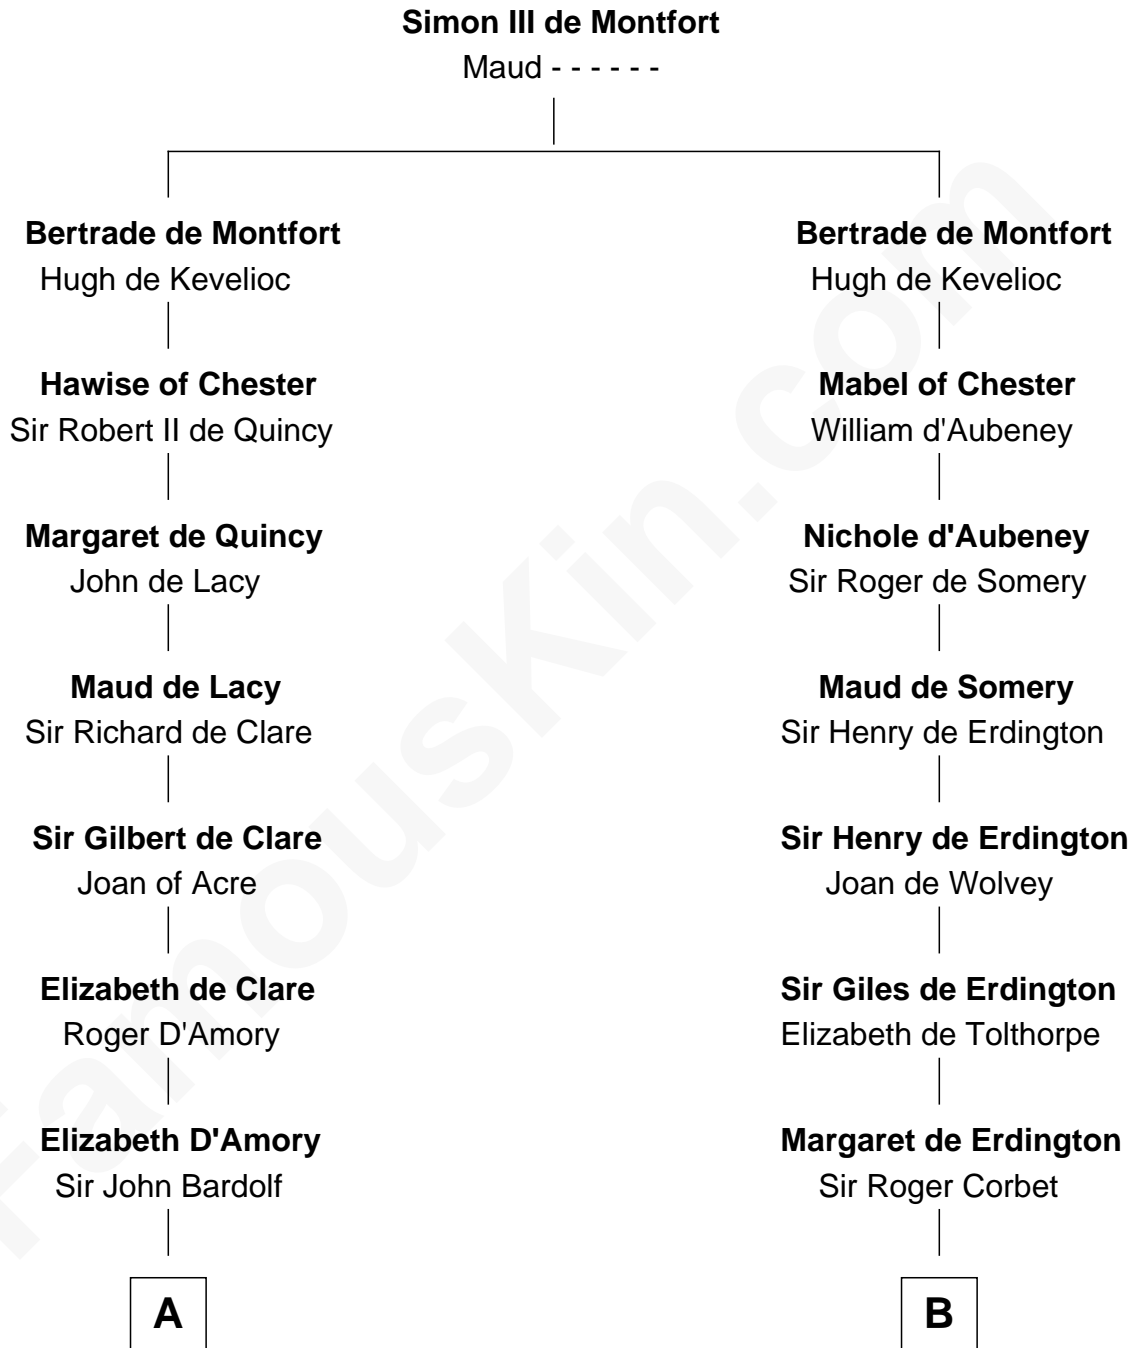

FamousKin.com

Relationship Chart of Fletcher Christian

Leader of the mutiny on the Bounty

18th cousin 2 times removed of

Samuel Prescott

Completed Paul Revere's Midnight Ride

C

Humphrey Senhouse

Eleanor Kirkby

Bridget Senhouse

John Christian

Charles Christian

Anne Dixon

Fletcher Christian

Leader of the mutiny on the Bounty

D

Dr. Abel Prescott

Abigail Brigham

Samuel Prescott

Completed Paul Revere's Ride

FamousKin.com