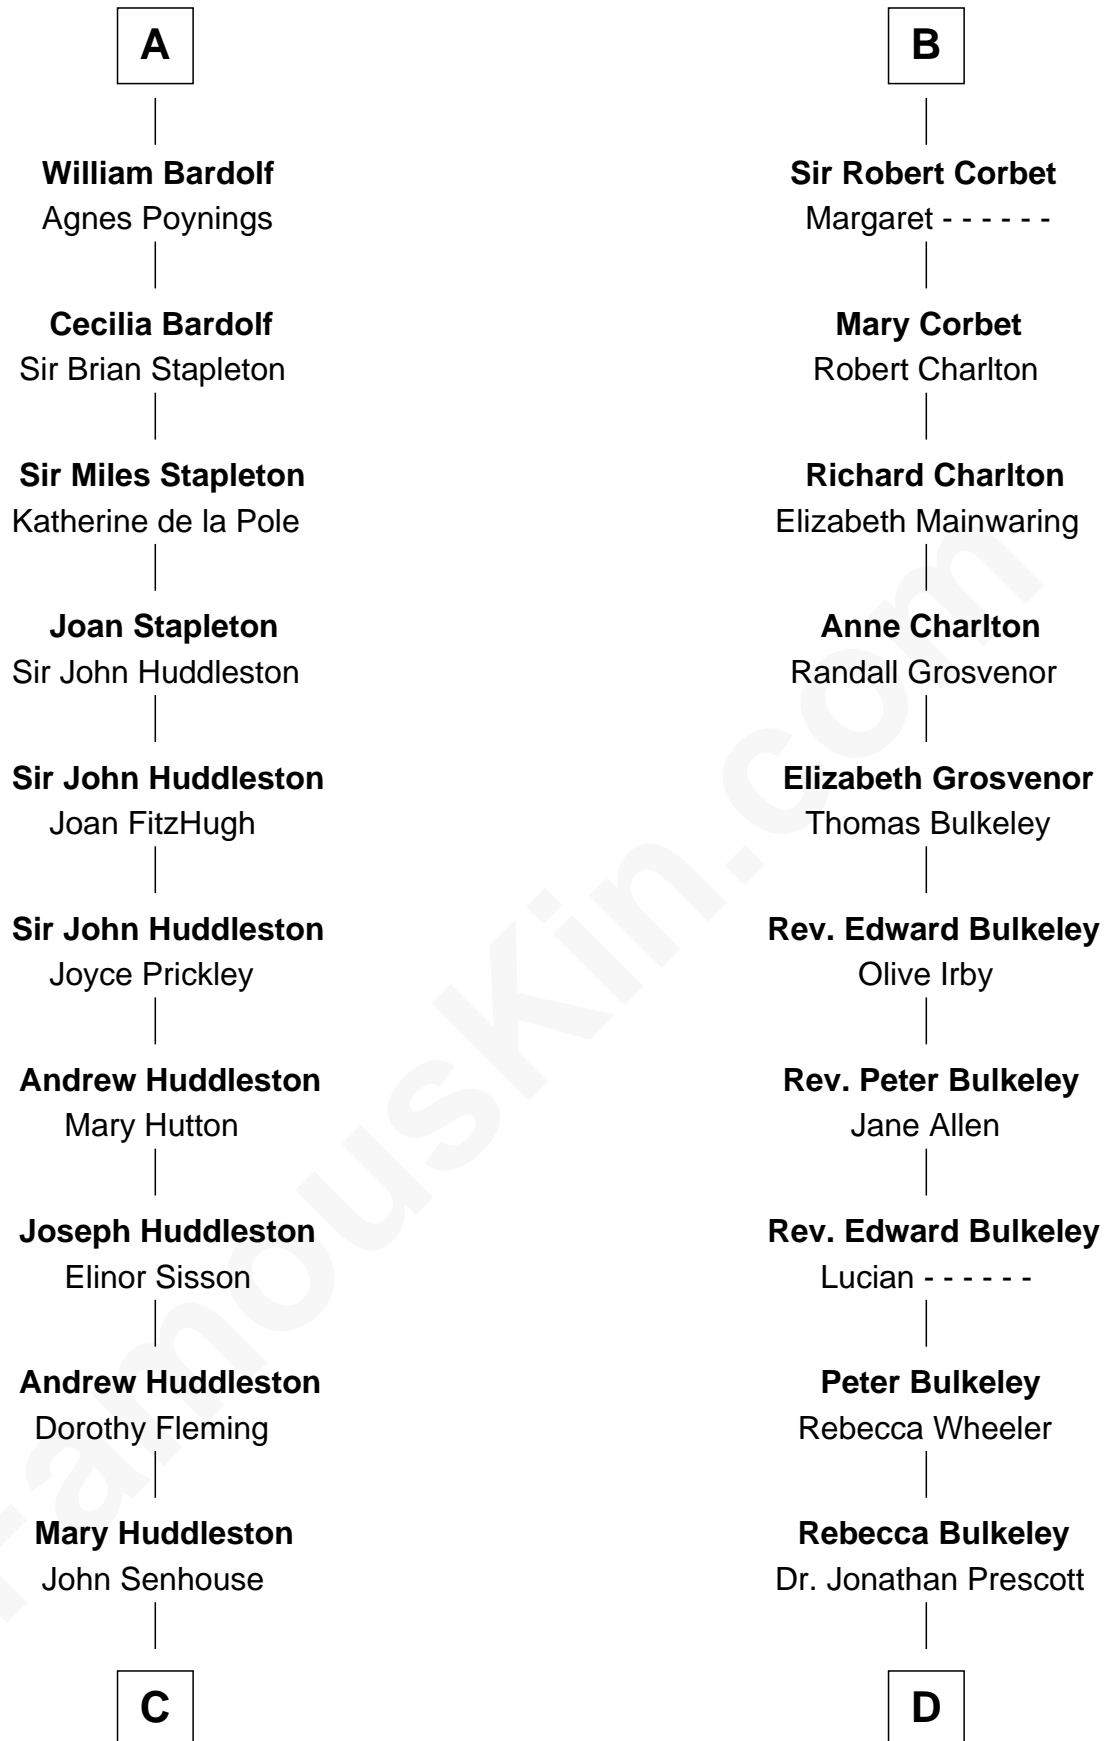

FamousKin.com

Relationship Chart of Fletcher Christian

Leader of the mutiny on the Bounty

18th cousin 2 times removed of

Samuel Prescott

Completed Paul Revere's Midnight Ride

C

Humphrey Senhouse

Eleanor Kirkby

Bridget Senhouse

John Christian

Charles Christian

Anne Dixon

Fletcher Christian

Leader of the mutiny on the Bounty

D