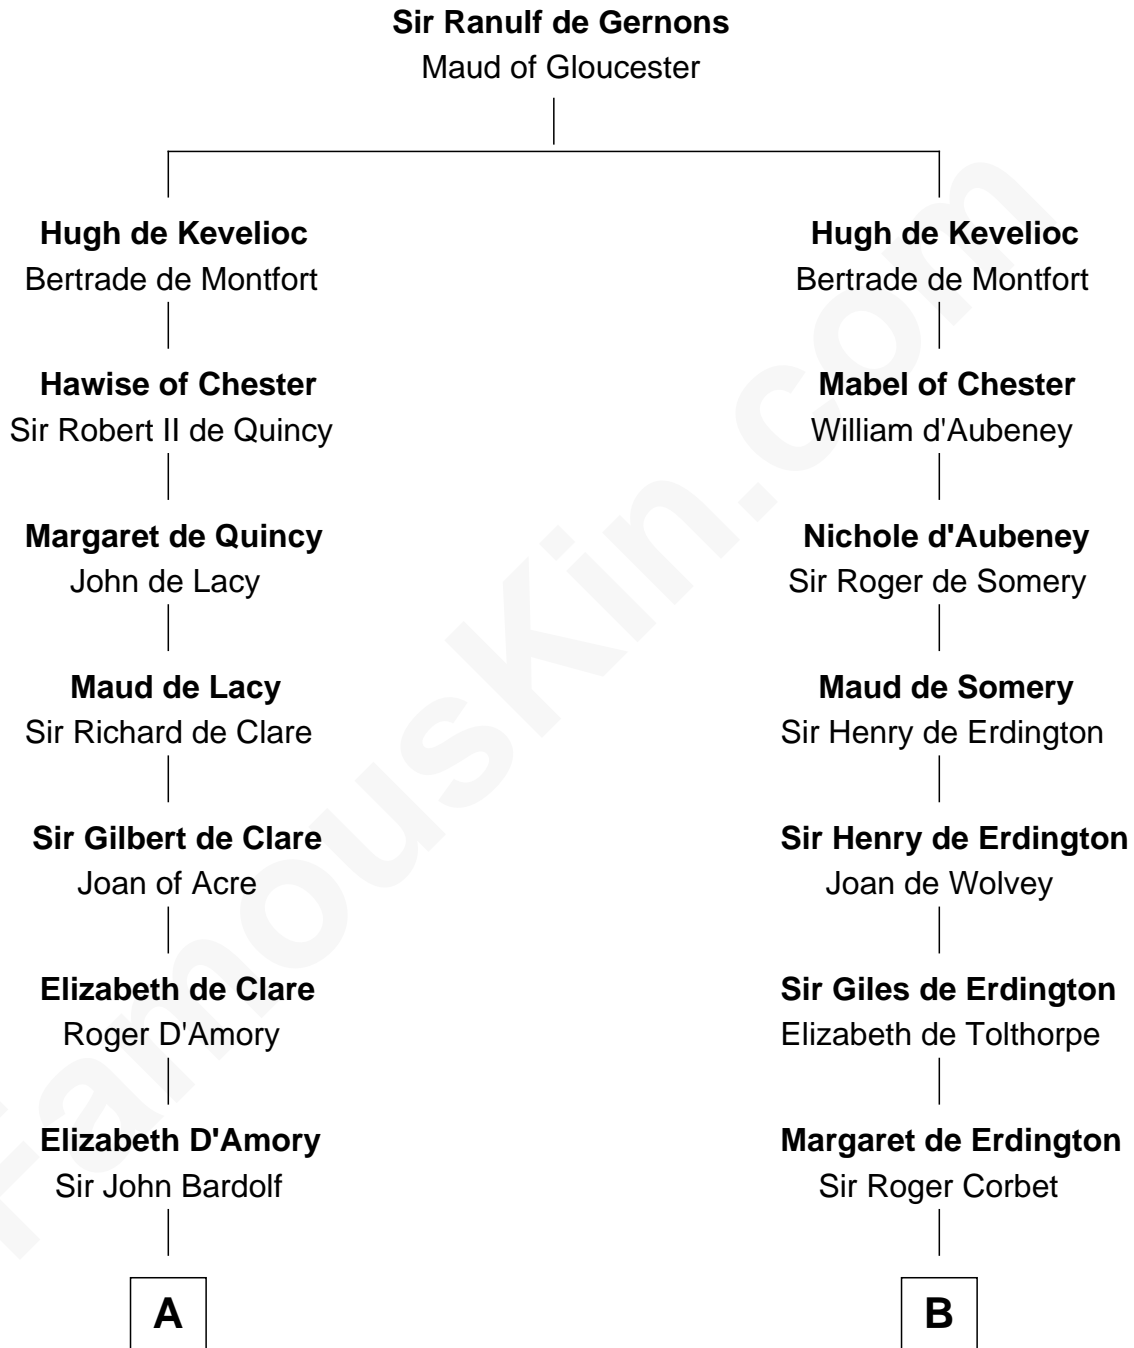

FamousKin.com

Relationship Chart of Fletcher Christian

Leader of the mutiny on the Bounty

18th cousin 2 times removed of

Samuel Prescott

Completed Paul Revere's Midnight Ride

C

Humphrey Senhouse

Eleanor Kirkby

Bridget Senhouse

John Christian

Charles Christian

Anne Dixon

Fletcher Christian

Leader of the mutiny on the Bounty

D