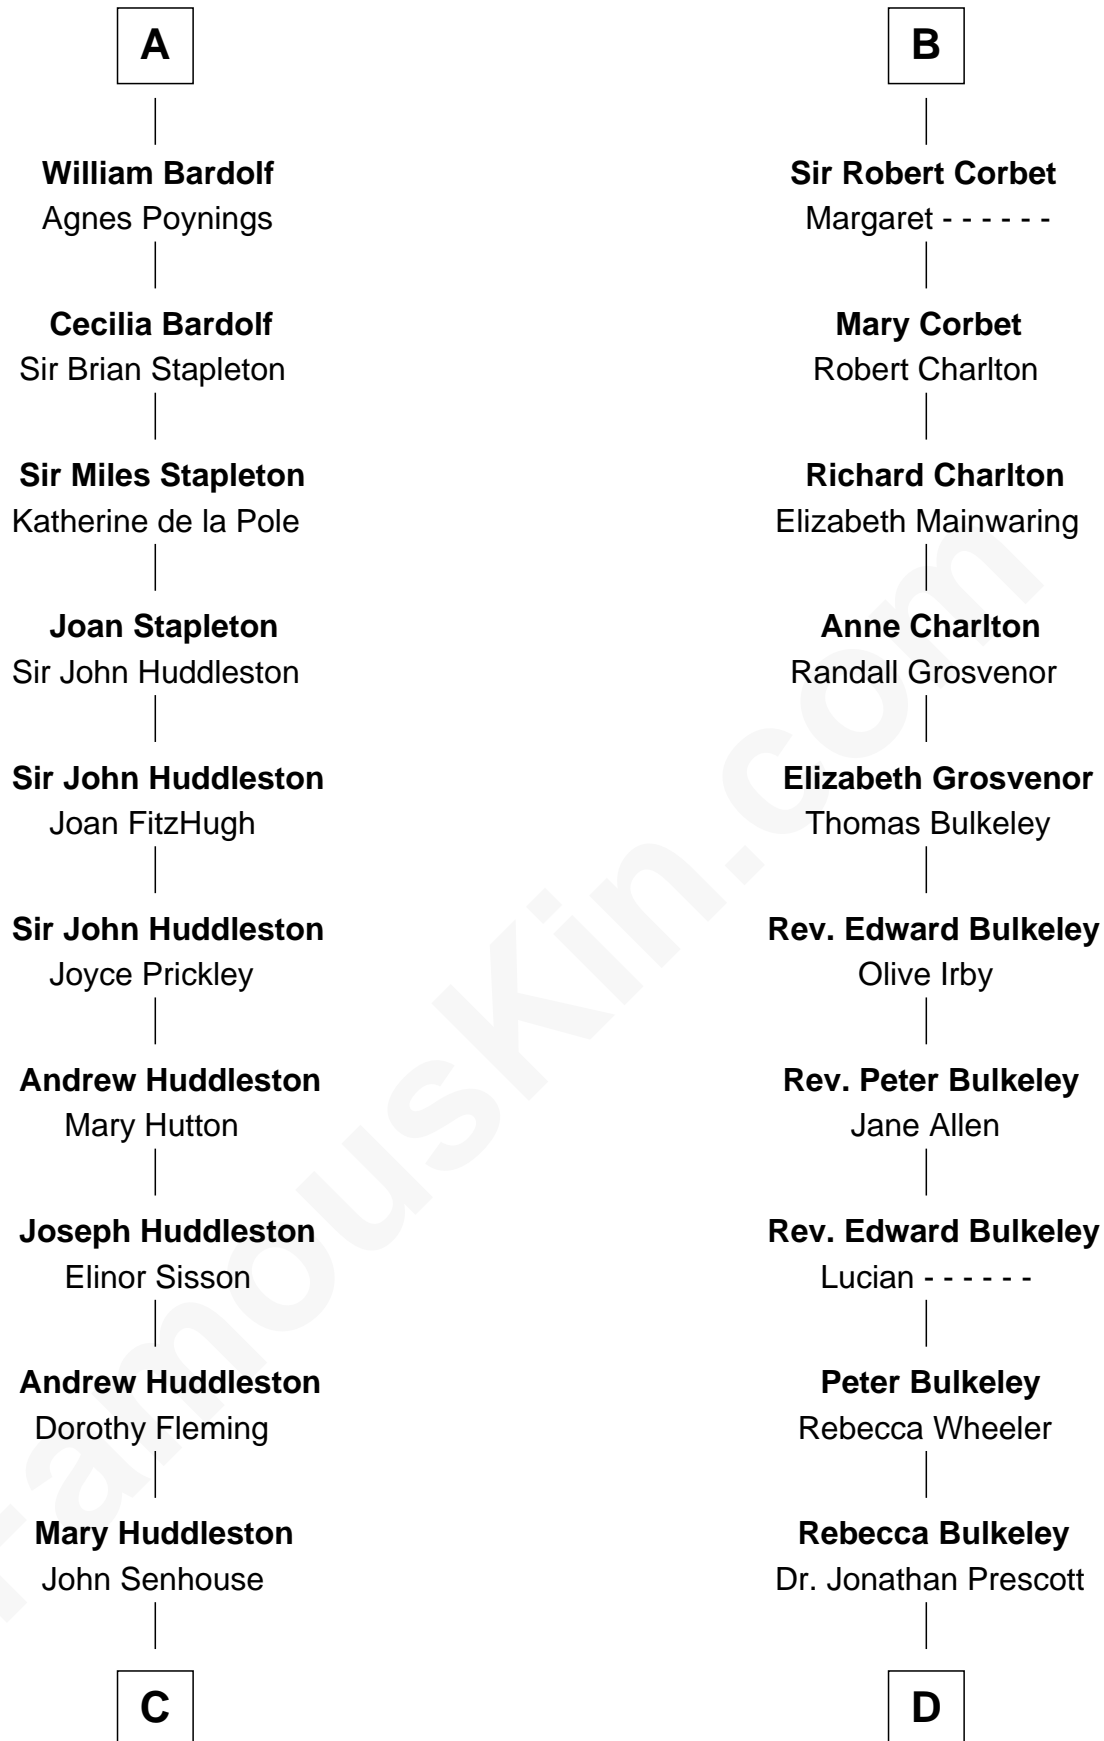

FamousKin.com

Relationship Chart of Fletcher Christian

Leader of the mutiny on the Bounty

18th cousin 2 times removed of

Samuel Prescott

Completed Paul Revere's Midnight Ride

C

Humphrey Senhouse

Eleanor Kirkby

Bridget Senhouse

John Christian

Charles Christian

Anne Dixon

Fletcher Christian

Leader of the mutiny on the Bounty

D