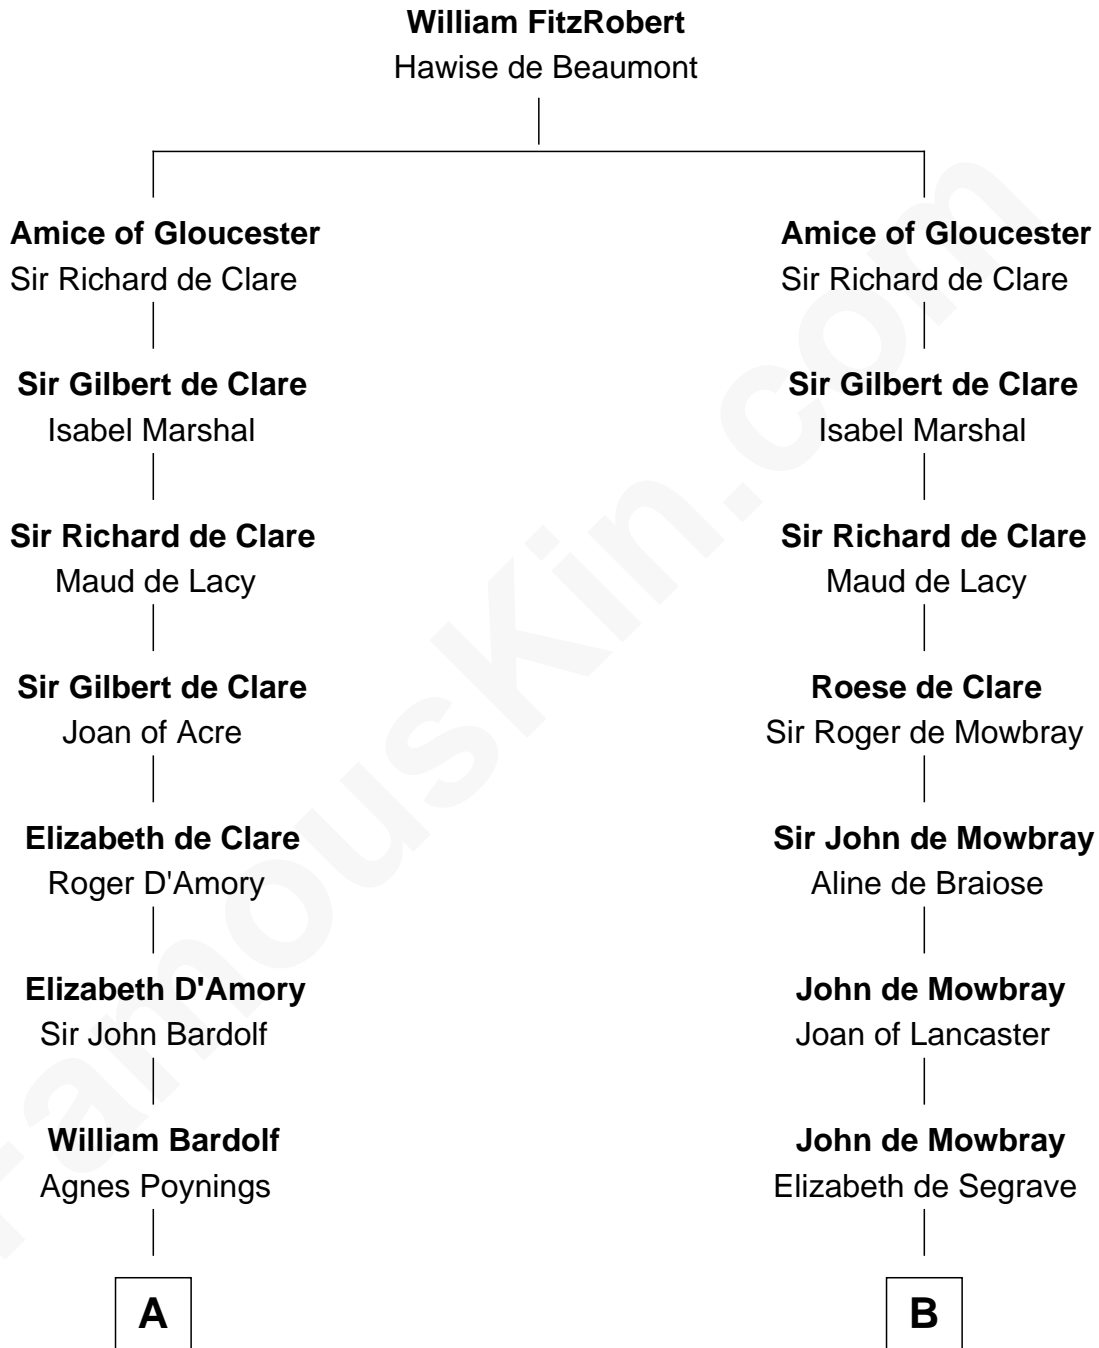

FamousKin.com

Relationship Chart of Fletcher Christian

Leader of the mutiny on the Bounty

19th cousin 1 time removed of

Samuel Prescott

Completed Paul Revere's Midnight Ride

C

Bridget Senhouse

John Christian

Charles Christian

Anne Dixon

Fletcher Christian

Leader of the mutiny on the Bounty

D

Elizabeth Hoar

Jonathan Prescott

Dr. Jonathan Prescott

Rebecca Bulkeley

Dr. Abel Prescott

Abigail Brigham

Samuel Prescott

Completed Paul Revere's Ride

FamousKin.com