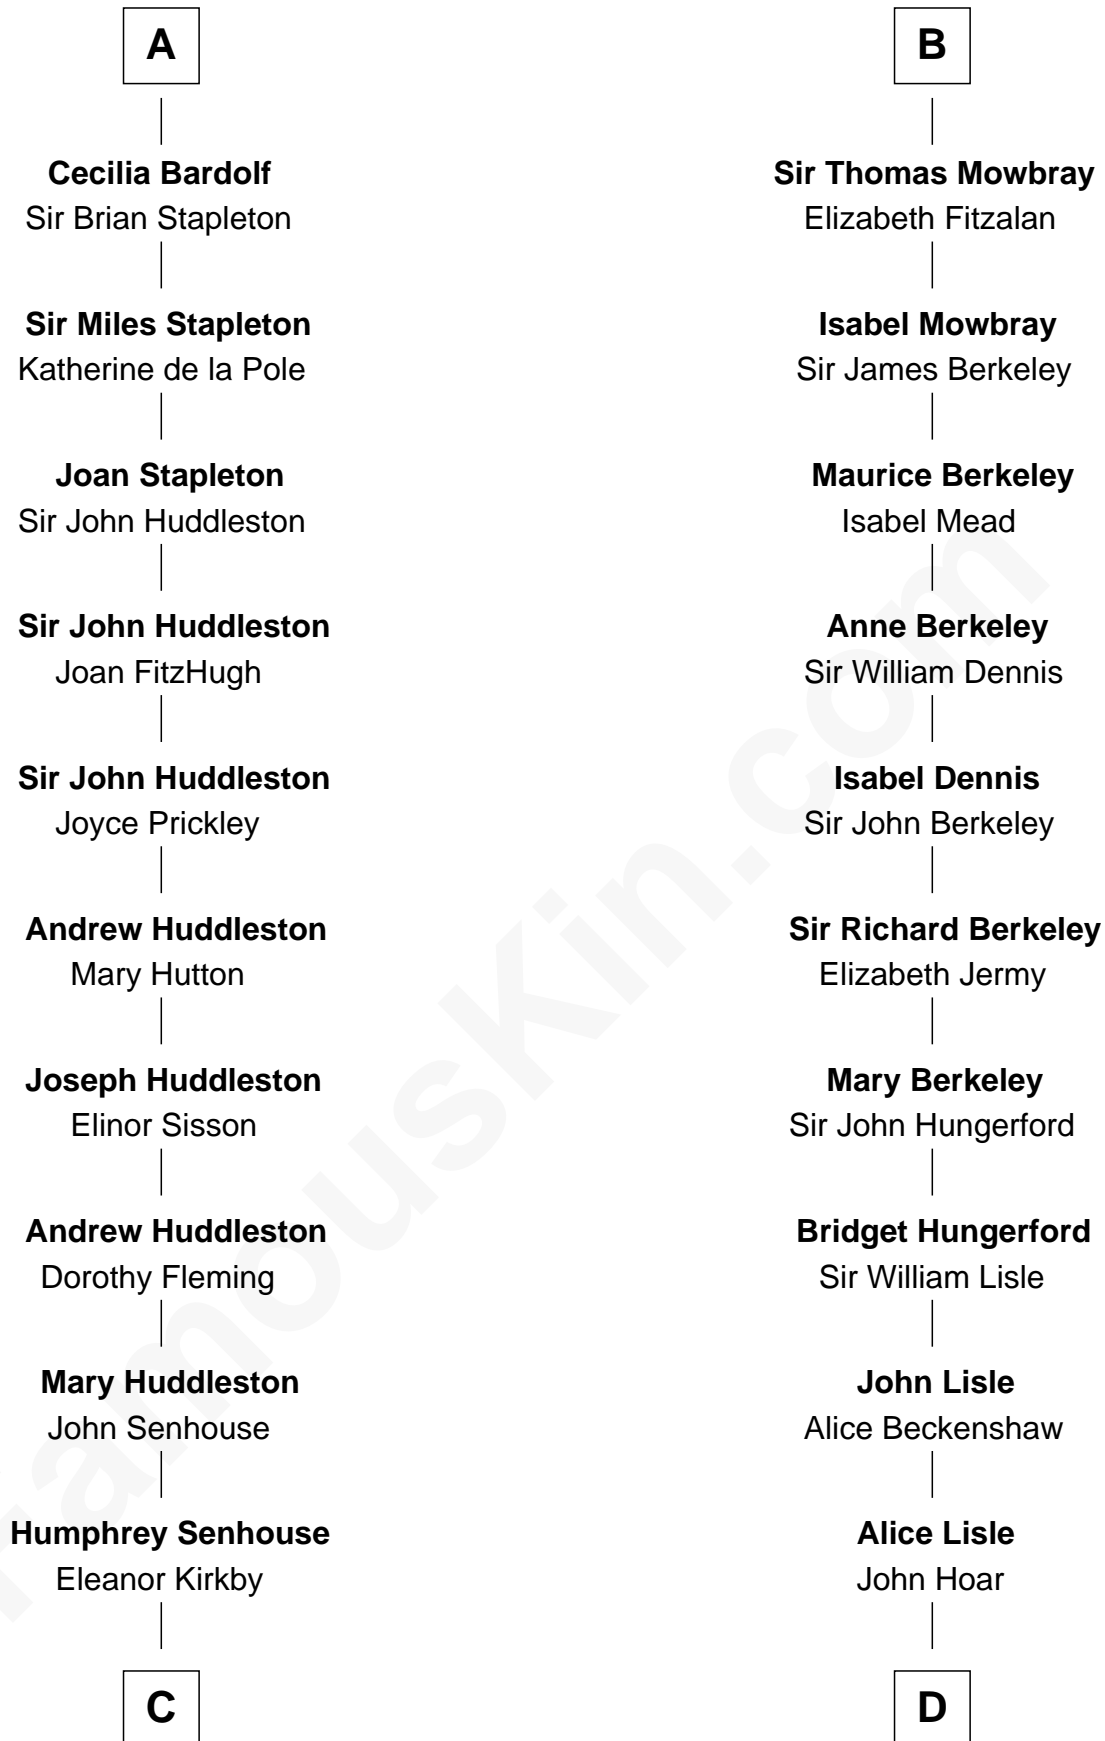

FamousKin.com

Relationship Chart of Fletcher Christian

Leader of the mutiny on the Bounty

19th cousin 1 time removed of

Samuel Prescott

Completed Paul Revere's Midnight Ride

C

Bridget Senhouse

John Christian

Charles Christian

Anne Dixon

Fletcher Christian

Leader of the mutiny on the Bounty

D

Elizabeth Hoar

Jonathan Prescott

Dr. Jonathan Prescott

Rebecca Bulkeley

Dr. Abel Prescott

Abigail Brigham

Samuel Prescott

Completed Paul Revere's Ride

FamousKin.com