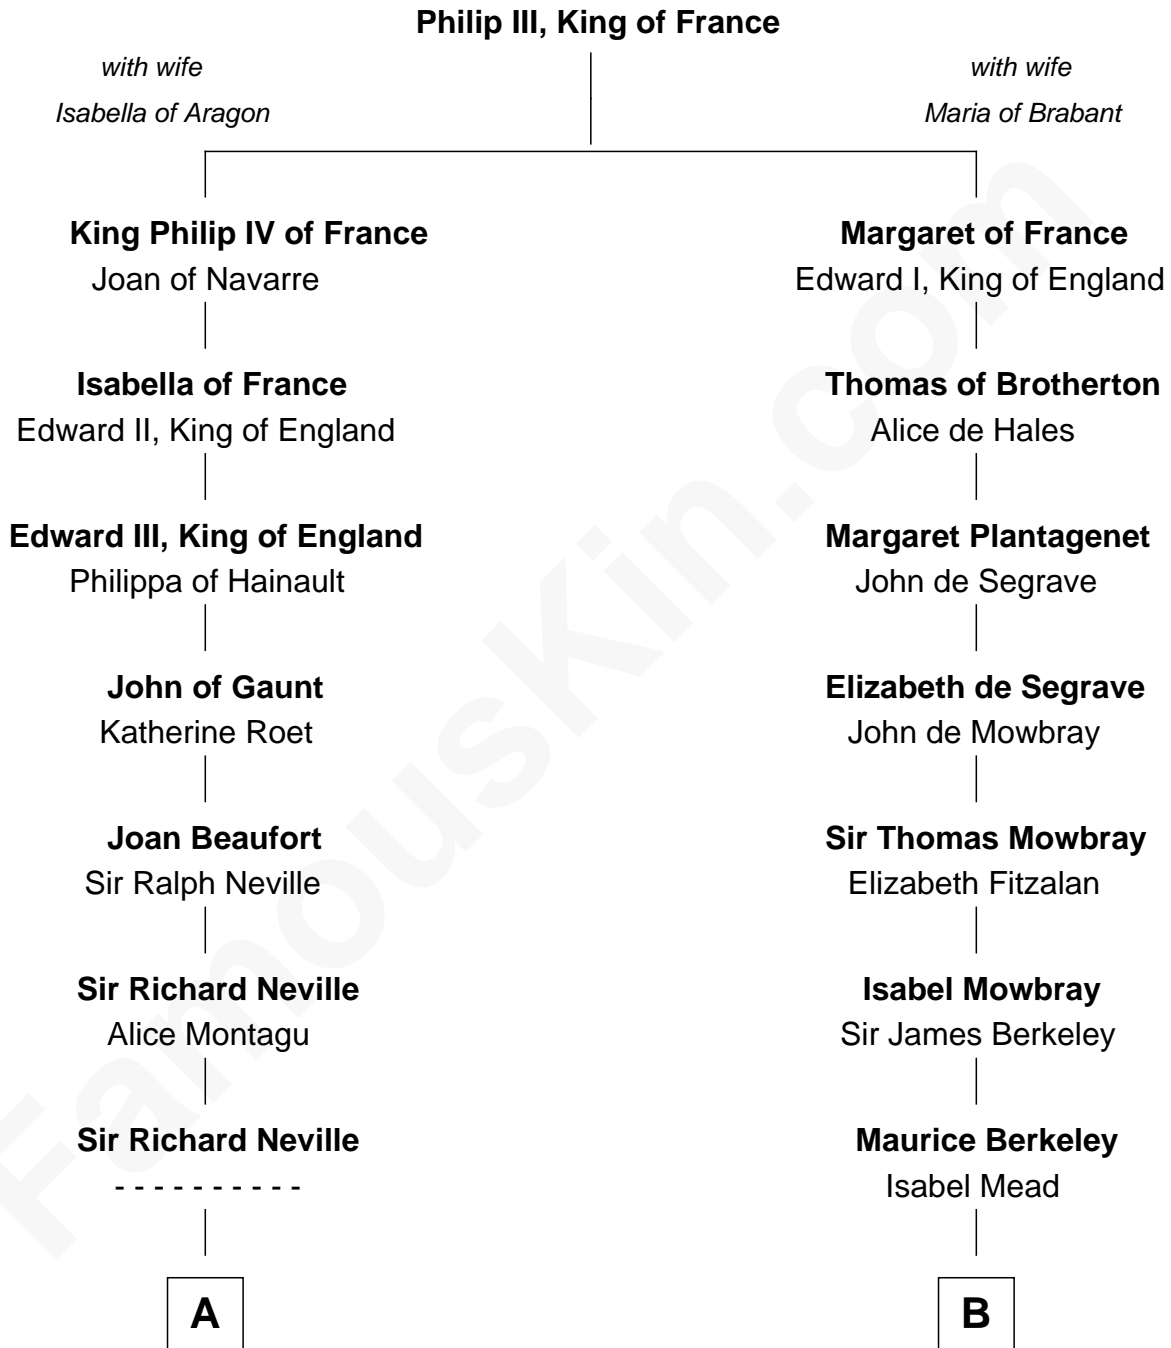

FamousKin.com

Relationship Chart of Fletcher Christian

Leader of the mutiny on the Bounty

17th cousin of

Samuel Prescott

Completed Paul Revere's Midnight Ride

A

Margaret Neville
Sir Richard Huddleston

Joan Huddleston
Hugh Fleming

Anthony Fleming
Elizabeth Hoton

William Fleming
Agnes Bindloss

Eleanor Fleming
Sir John Lowther

Agnes Lowther
Roger Kirkby

William Kirkby
Joanna Furness

Eleanor Kirkby
Humphrey Senhouse