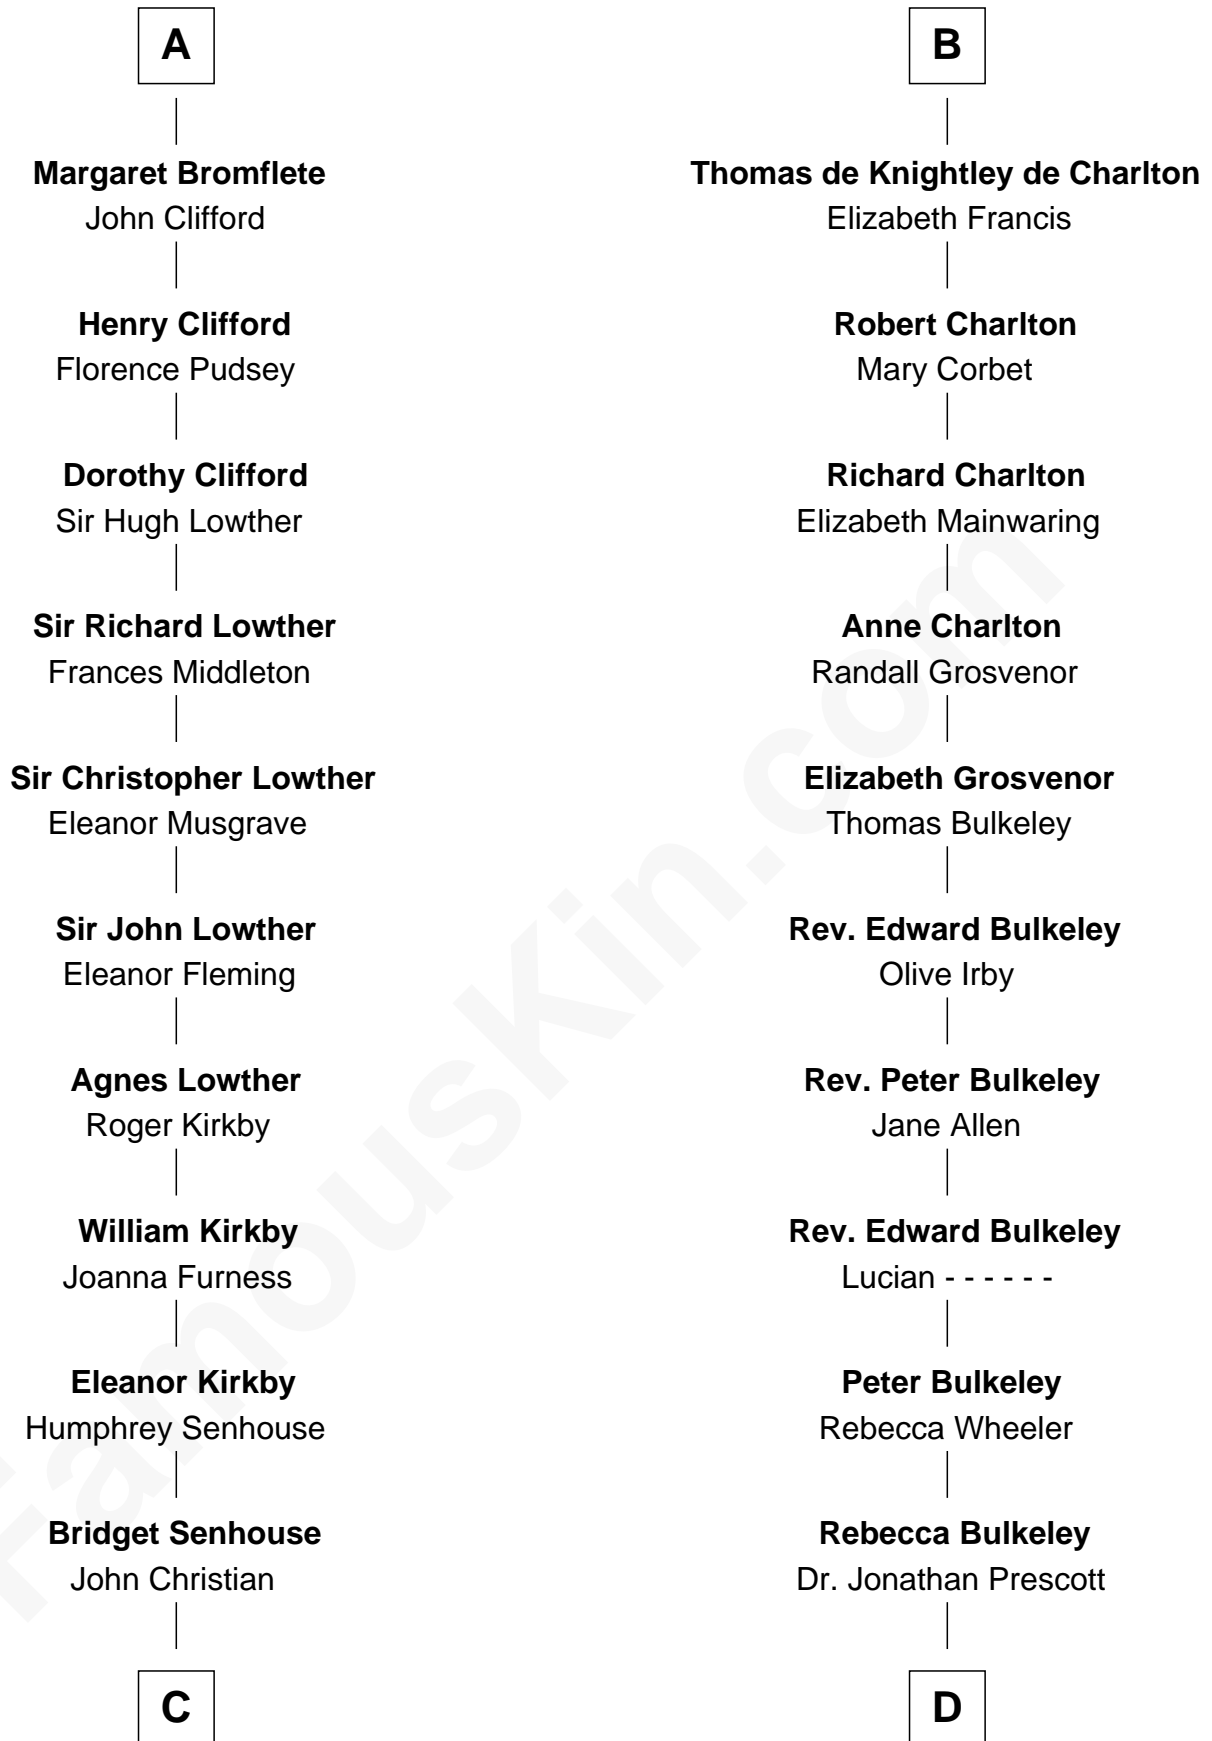

## Relationship Chart of Fletcher Christian

Leader of the mutiny on the Bounty

18th cousin of

**Samuel Prescott**

Completed Paul Revere's Midnight Ride

**C**

**Charles Christian**

Anne Dixon

**Fletcher Christian**

*Leader of the mutiny on the Bounty*

**D**

**Dr. Abel Prescott**

Abigail Brigham

**Samuel Prescott**

*Completed Paul Revere's Ride*

FamousKin.com