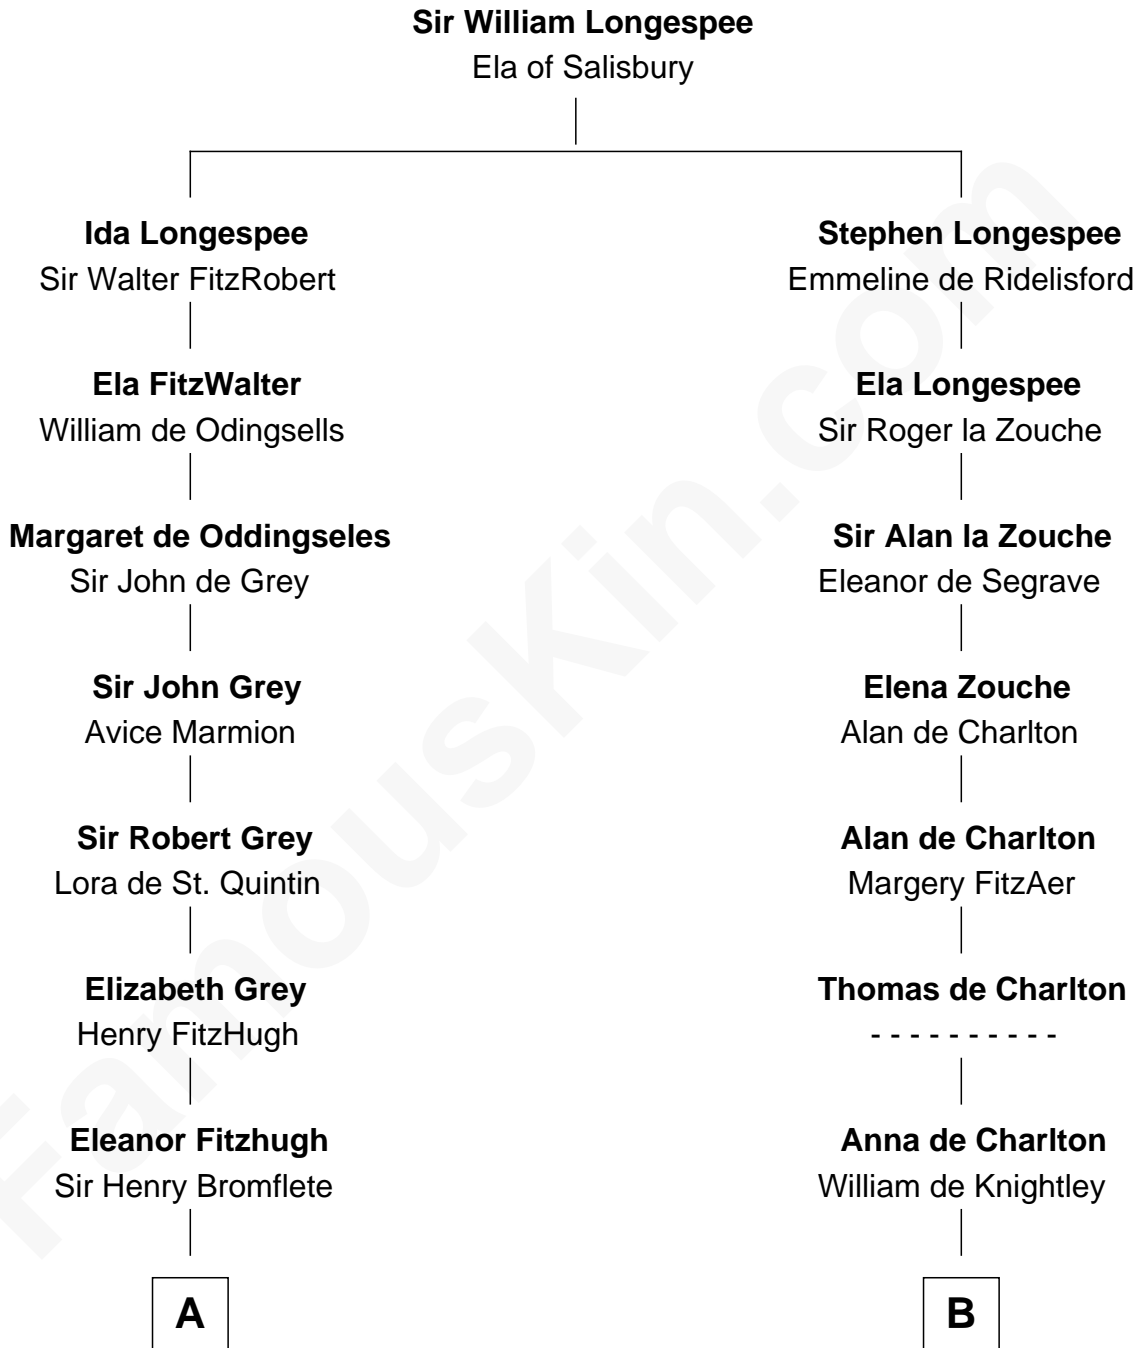

# FamousKin.com

## Relationship Chart of Fletcher Christian

Leader of the mutiny on the Bounty

18th cousin of

**Samuel Prescott**

Completed Paul Revere's Midnight Ride

**C**

**Charles Christian**

Anne Dixon

**Fletcher Christian**

*Leader of the mutiny on the Bounty*

**D**

**Dr. Abel Prescott**

Abigail Brigham

**Samuel Prescott**

*Completed Paul Revere's Ride*

FamousKin.com