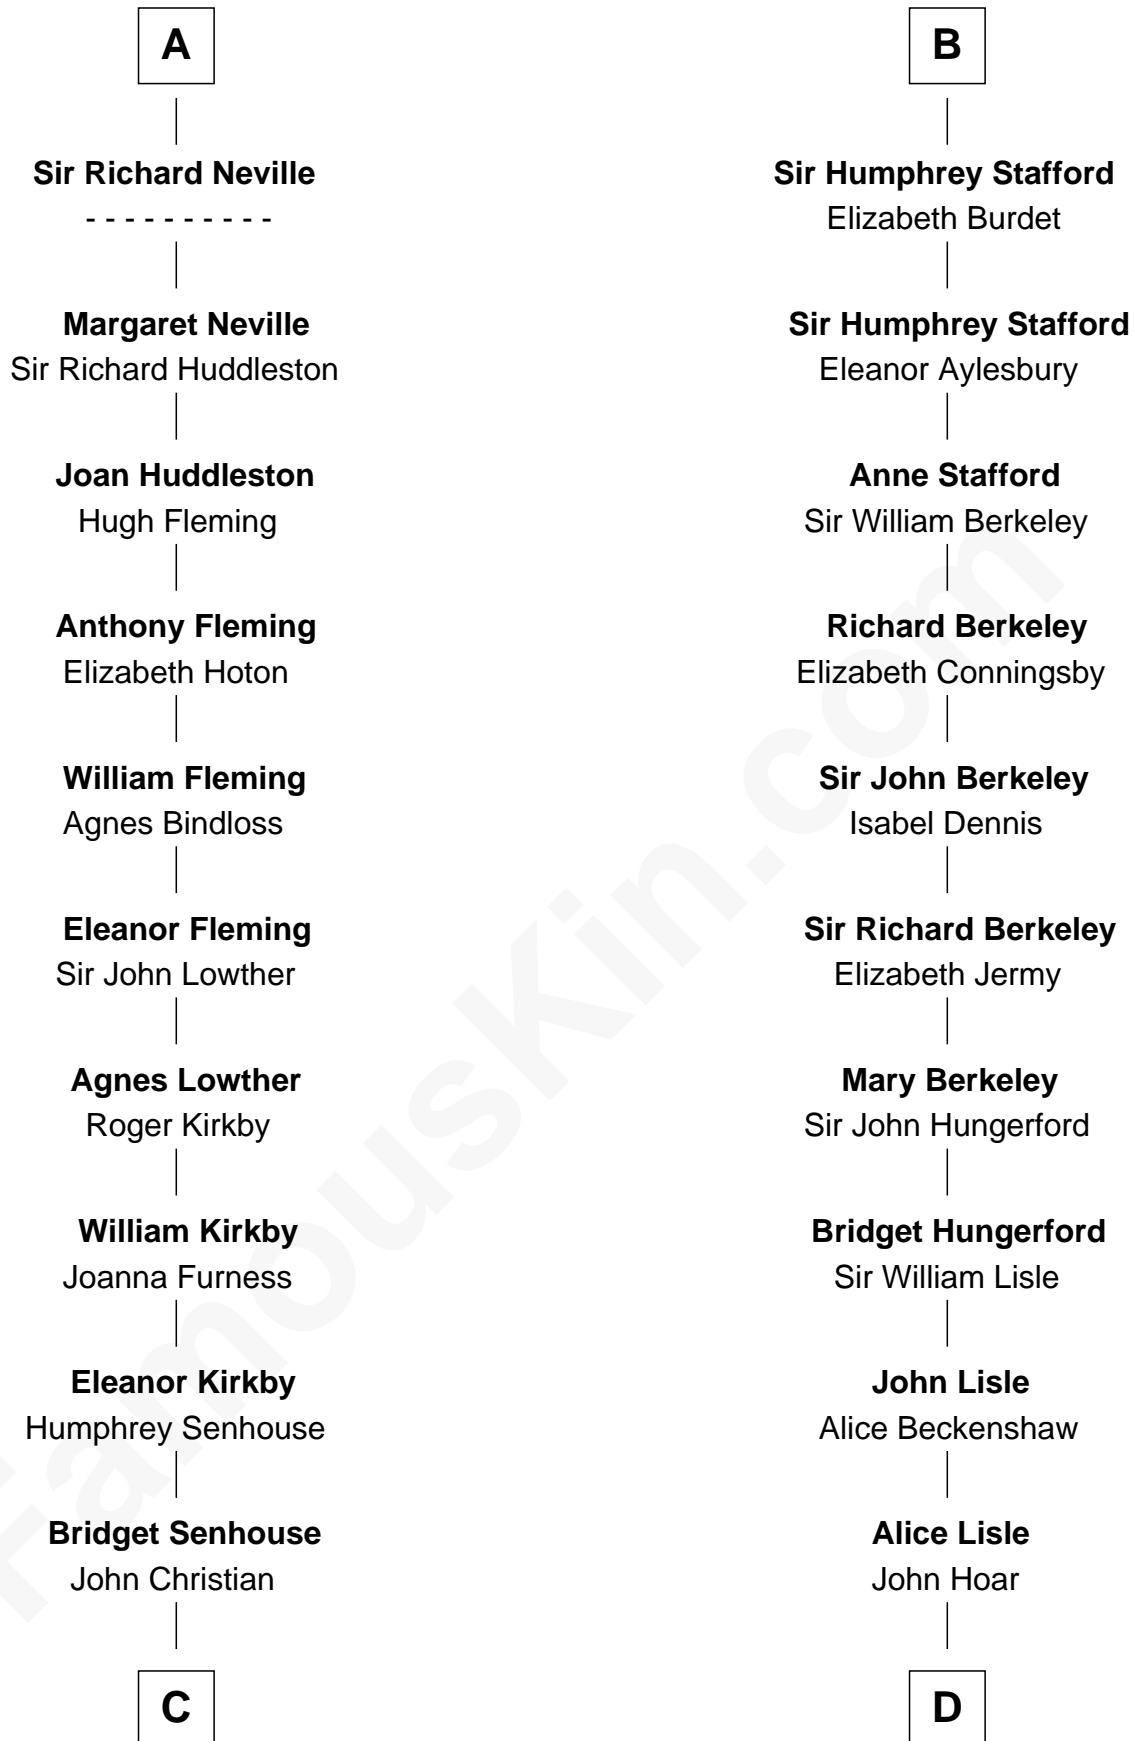

FamousKin.com

Relationship Chart of Fletcher Christian

Leader of the mutiny on the Bounty

18th cousin 2 times removed of

Samuel Prescott

Completed Paul Revere's Midnight Ride

C

Charles Christian

Anne Dixon

Fletcher Christian

Leader of the mutiny on the Bounty

D

Elizabeth Hoar

Jonathan Prescott

Dr. Jonathan Prescott

Rebecca Bulkeley

Dr. Abel Prescott

Abigail Brigham

Samuel Prescott

Completed Paul Revere's Ride

FamousKin.com