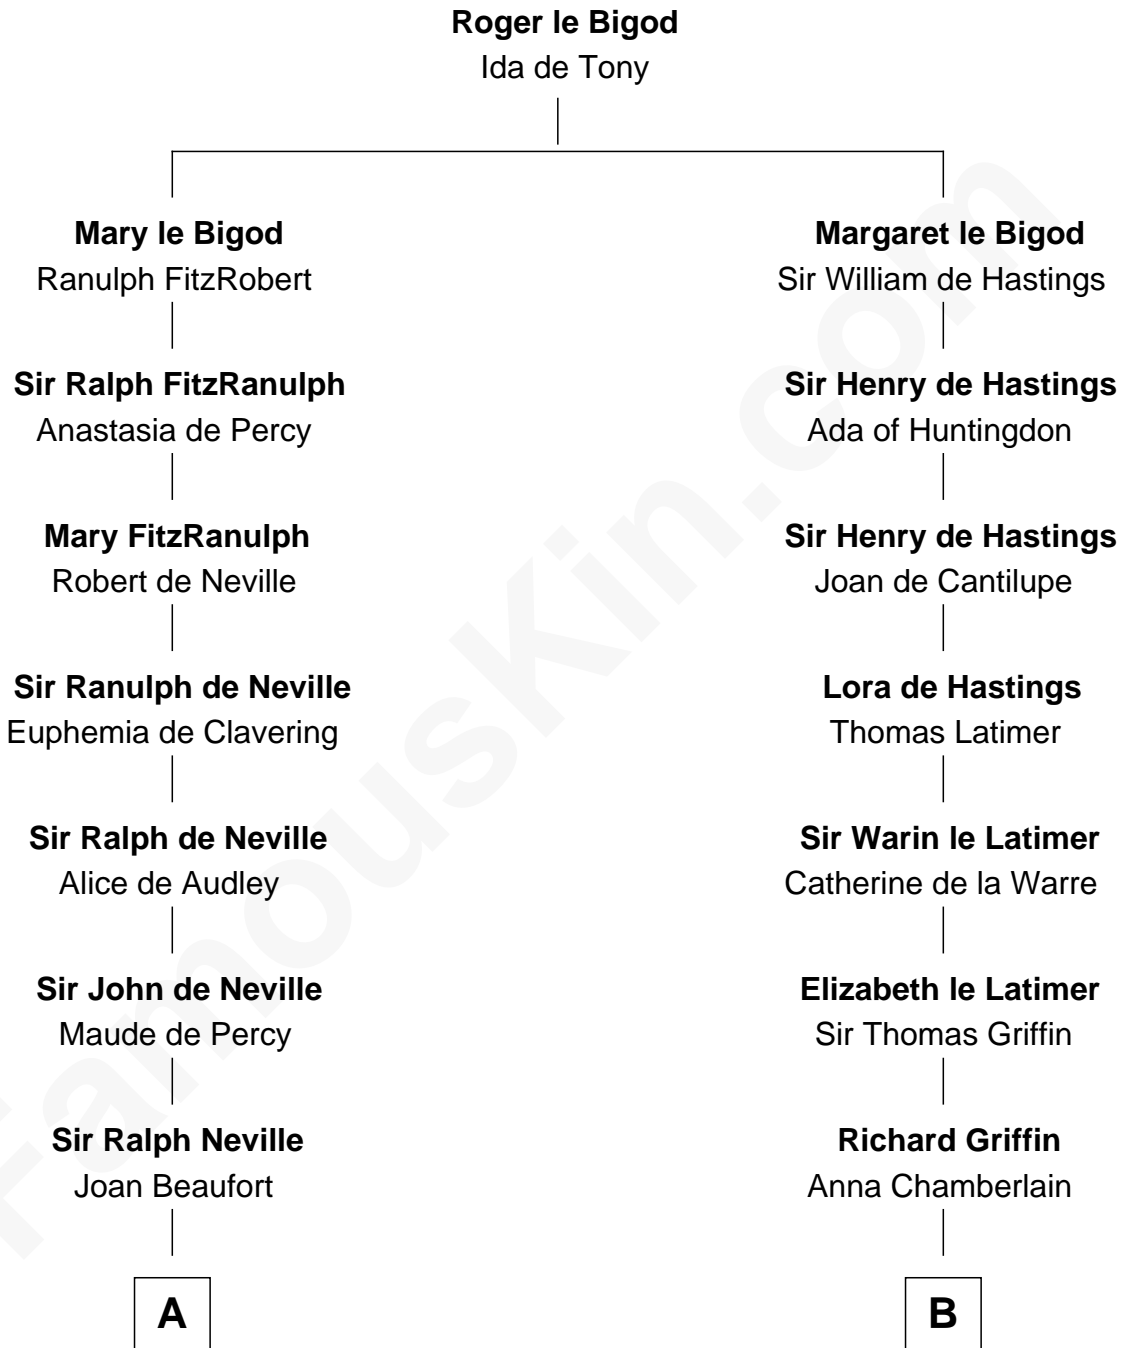

FamousKin.com

Relationship Chart of Fletcher Christian

Leader of the mutiny on the Bounty

19th cousin 2 times removed of

J.P. Morgan

American Banker and Art Collector

C

Bridget Senhouse

John Christian

Charles Christian

Anne Dixon

Fletcher Christian

Leader of the mutiny on the Bounty

D

Lynde Lord

Lois Sheldon