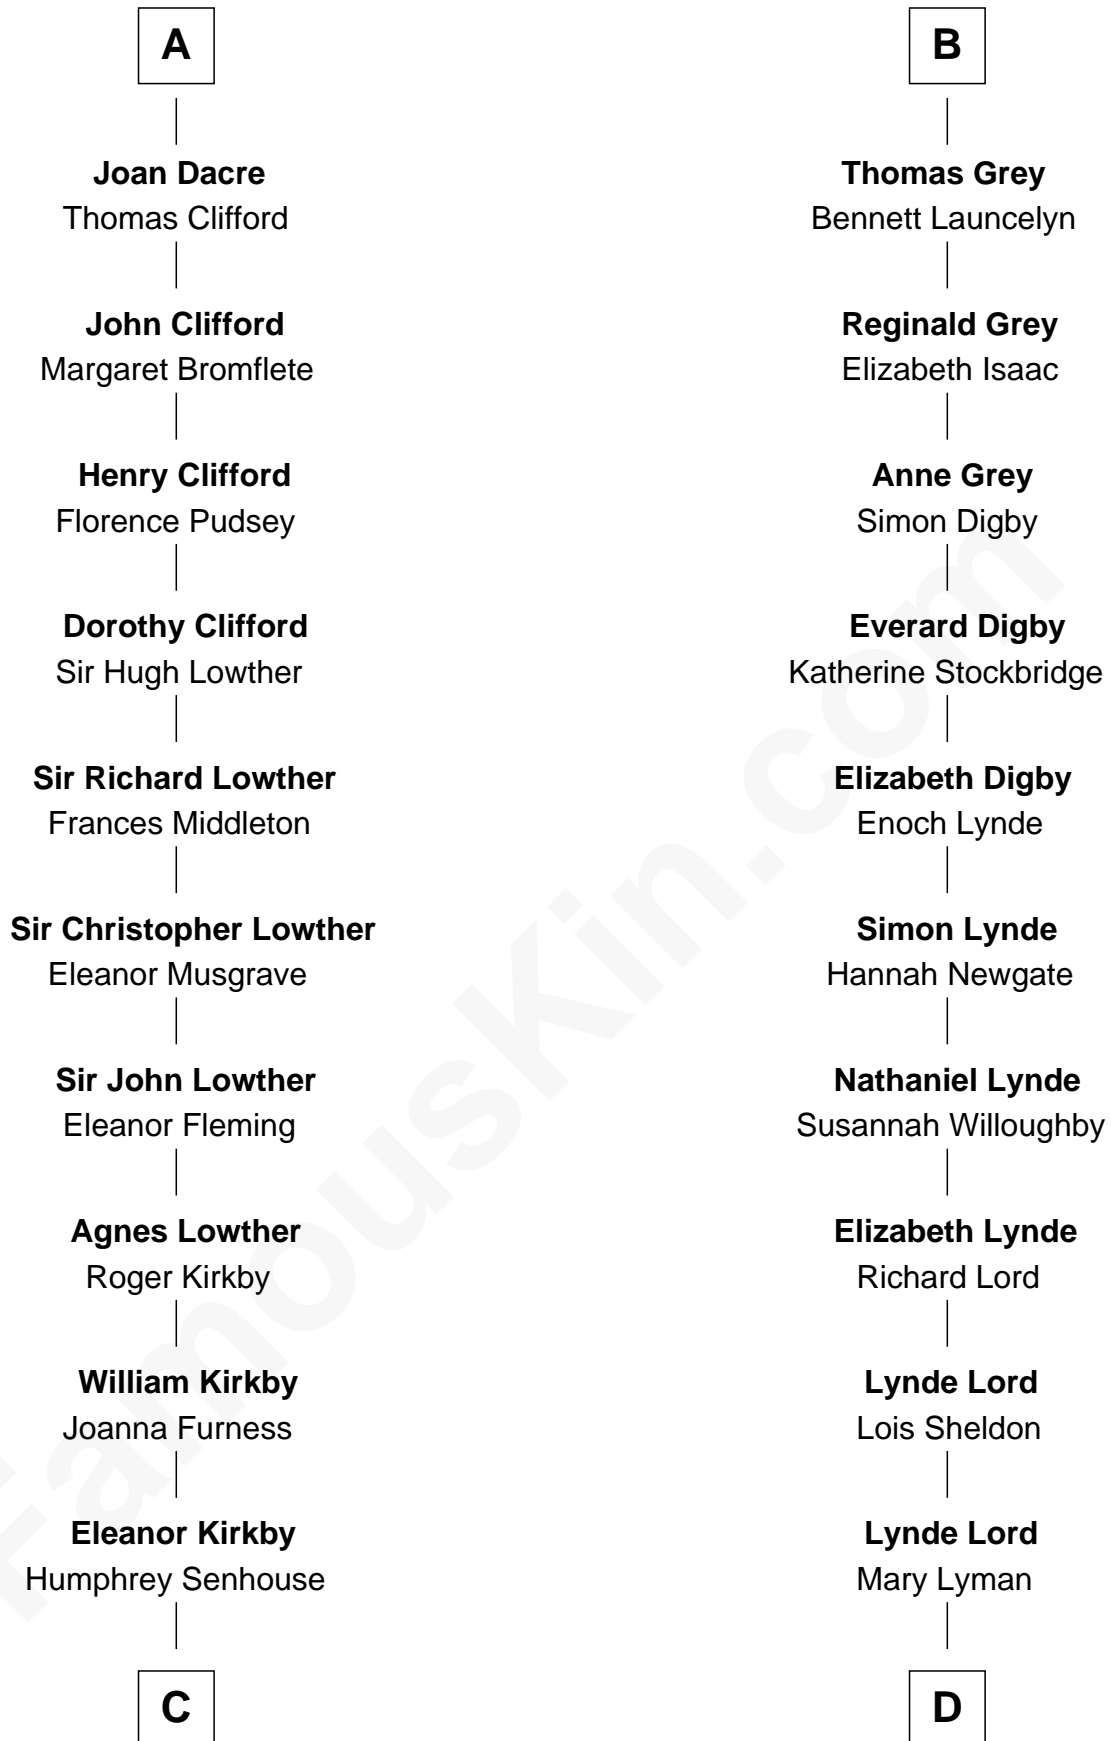

FamousKin.com

Relationship Chart of Fletcher Christian

Leader of the mutiny on the Bounty

19th cousin of

J.P. Morgan

American Banker and Art Collector

Sir Humphrey de Bohun

Maud of Eu

C

Bridget Senhouse

John Christian

Charles Christian

Anne Dixon

Fletcher Christian

Leader of the mutiny on the Bounty

D