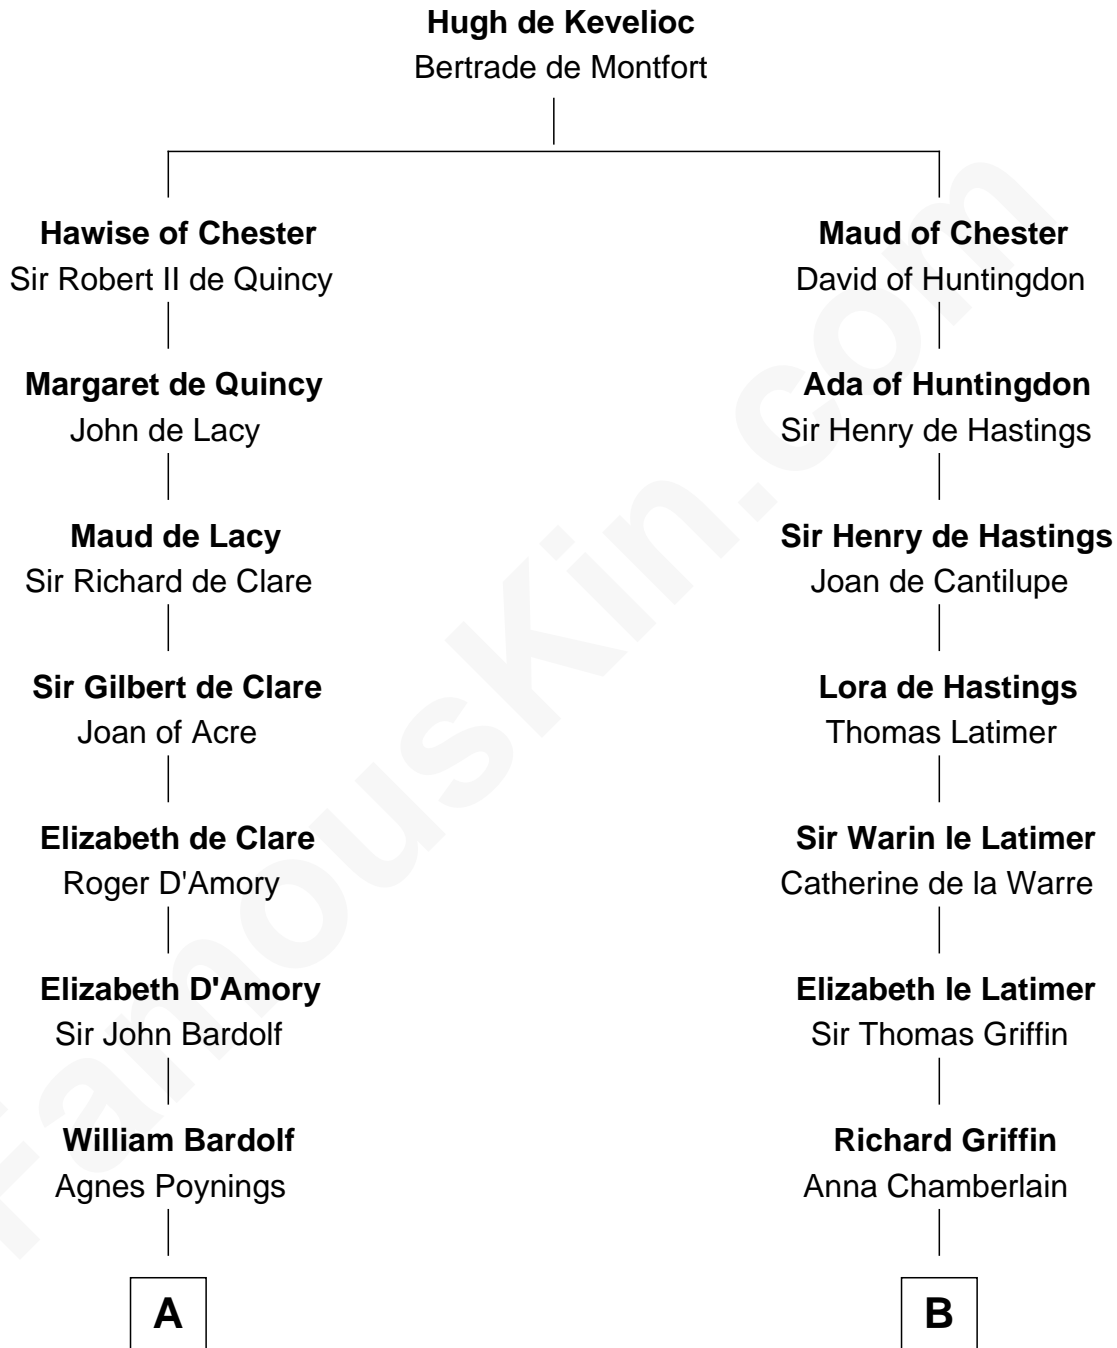

FamousKin.com

Relationship Chart of Fletcher Christian

Leader of the mutiny on the Bounty

19th cousin 2 times removed of

J.P. Morgan

American Banker and Art Collector

C

Bridget Senhouse

John Christian

Charles Christian

Anne Dixon

Fletcher Christian

Leader of the mutiny on the Bounty

D

Lynde Lord

Lois Sheldon