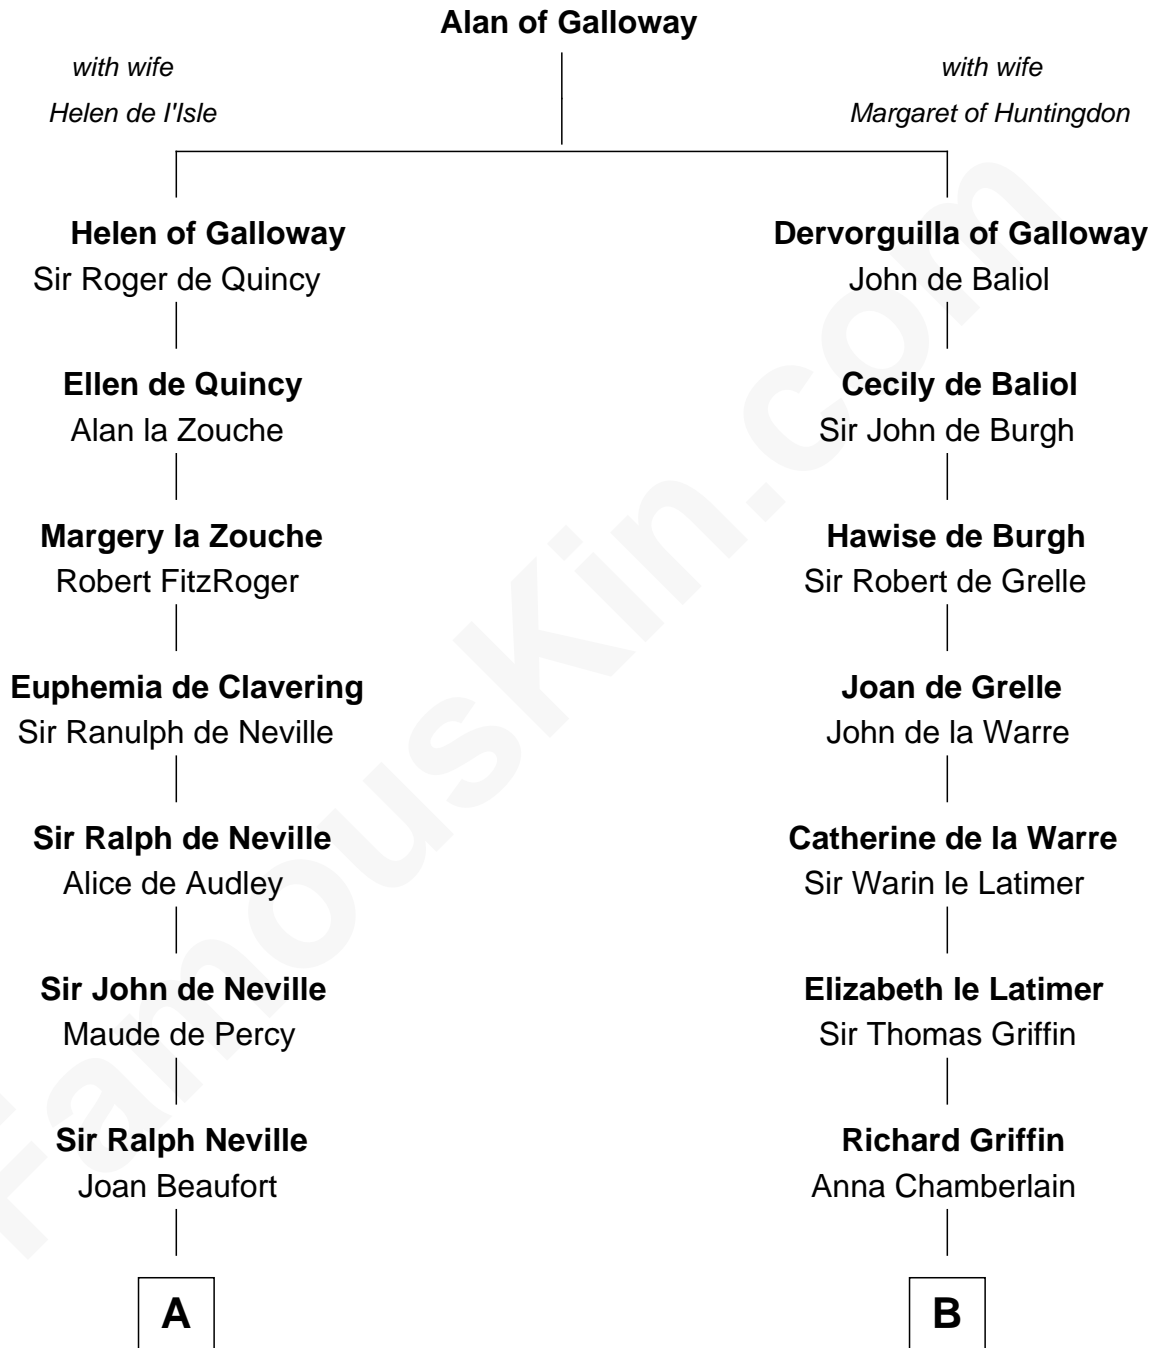

# FamousKin.com

## Relationship Chart of Fletcher Christian

Leader of the mutiny on the Bounty

19th cousin 2 times removed of

**J.P. Morgan**

American Banker and Art Collector

**C**

**Bridget Senhouse**

John Christian

**Charles Christian**

Anne Dixon

**Fletcher Christian**

*Leader of the mutiny on the Bounty*

**D**

**Lynde Lord**

Lois Sheldon

**Lynde Lord**