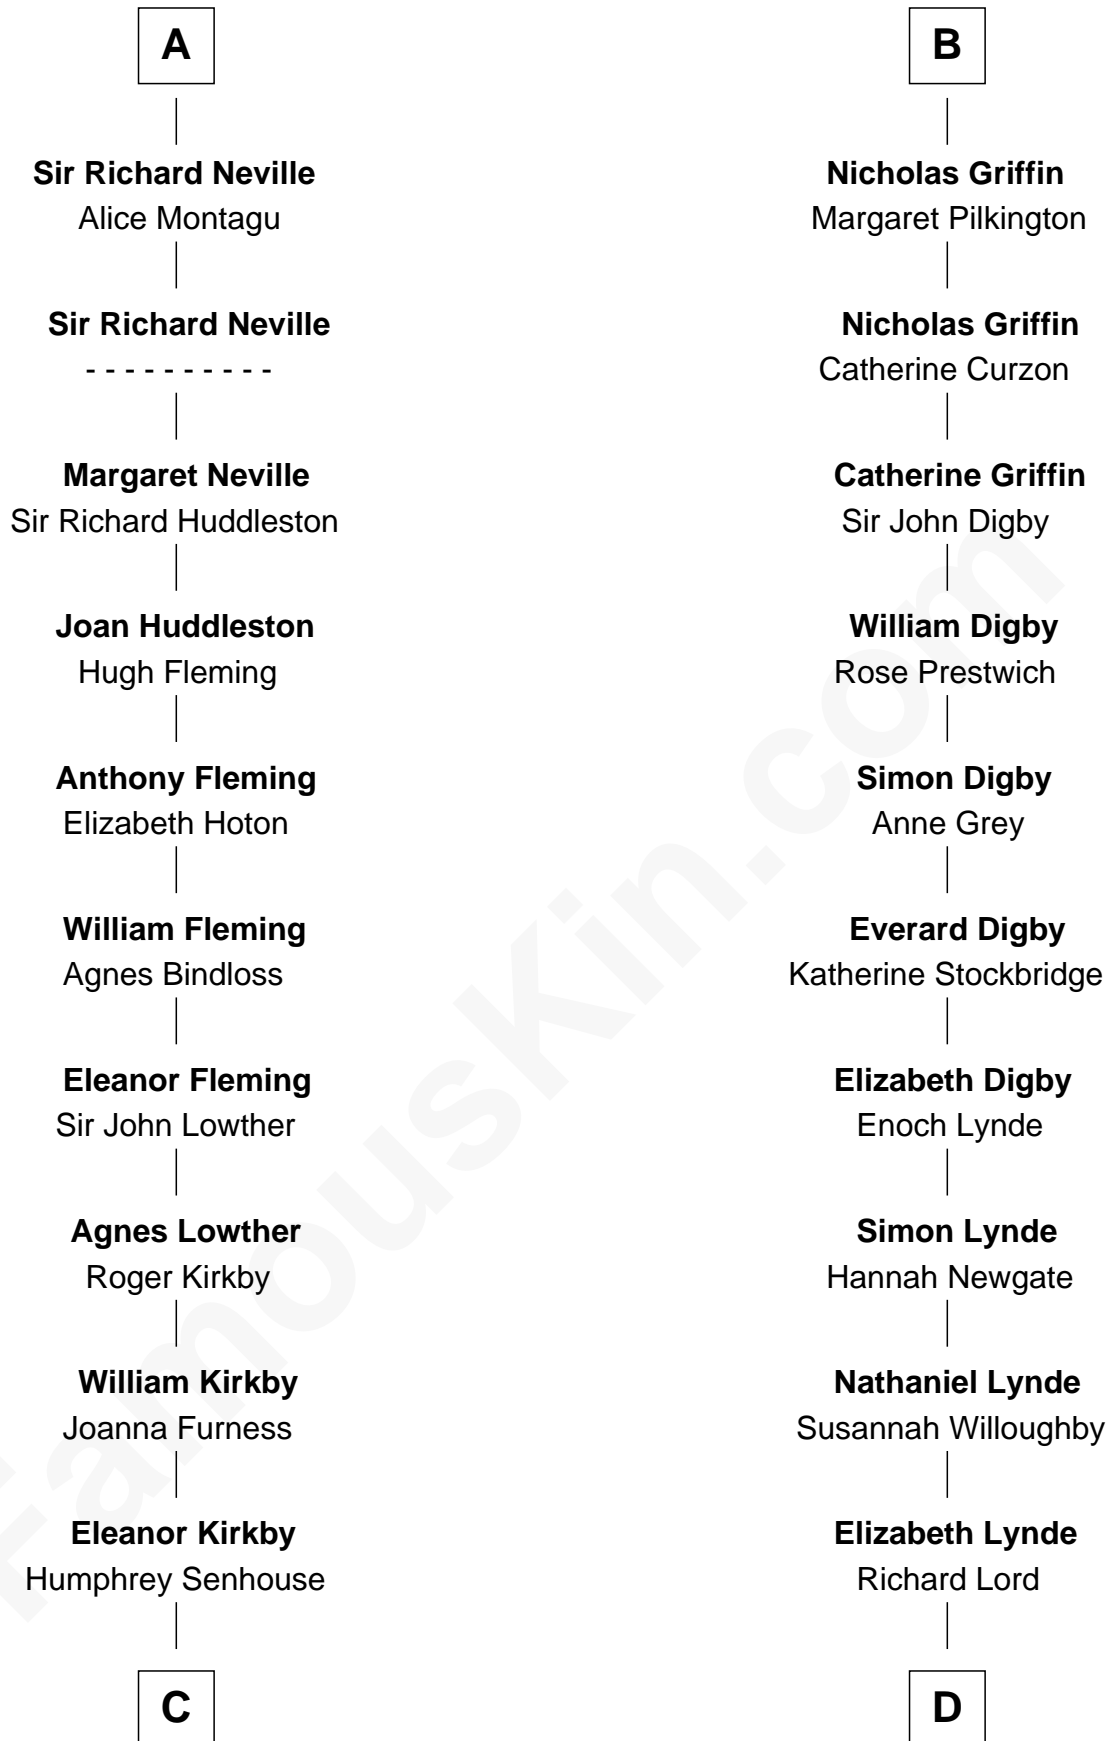

## Relationship Chart of Fletcher Christian

Leader of the mutiny on the Bounty

19th cousin 2 times removed of

**J.P. Morgan**

American Banker and Art Collector

**C**

**Bridget Senhouse**

John Christian

**Charles Christian**

Anne Dixon

**Fletcher Christian**

*Leader of the mutiny on the Bounty*

**D**

**Lynde Lord**

Lois Sheldon

**Lynde Lord**