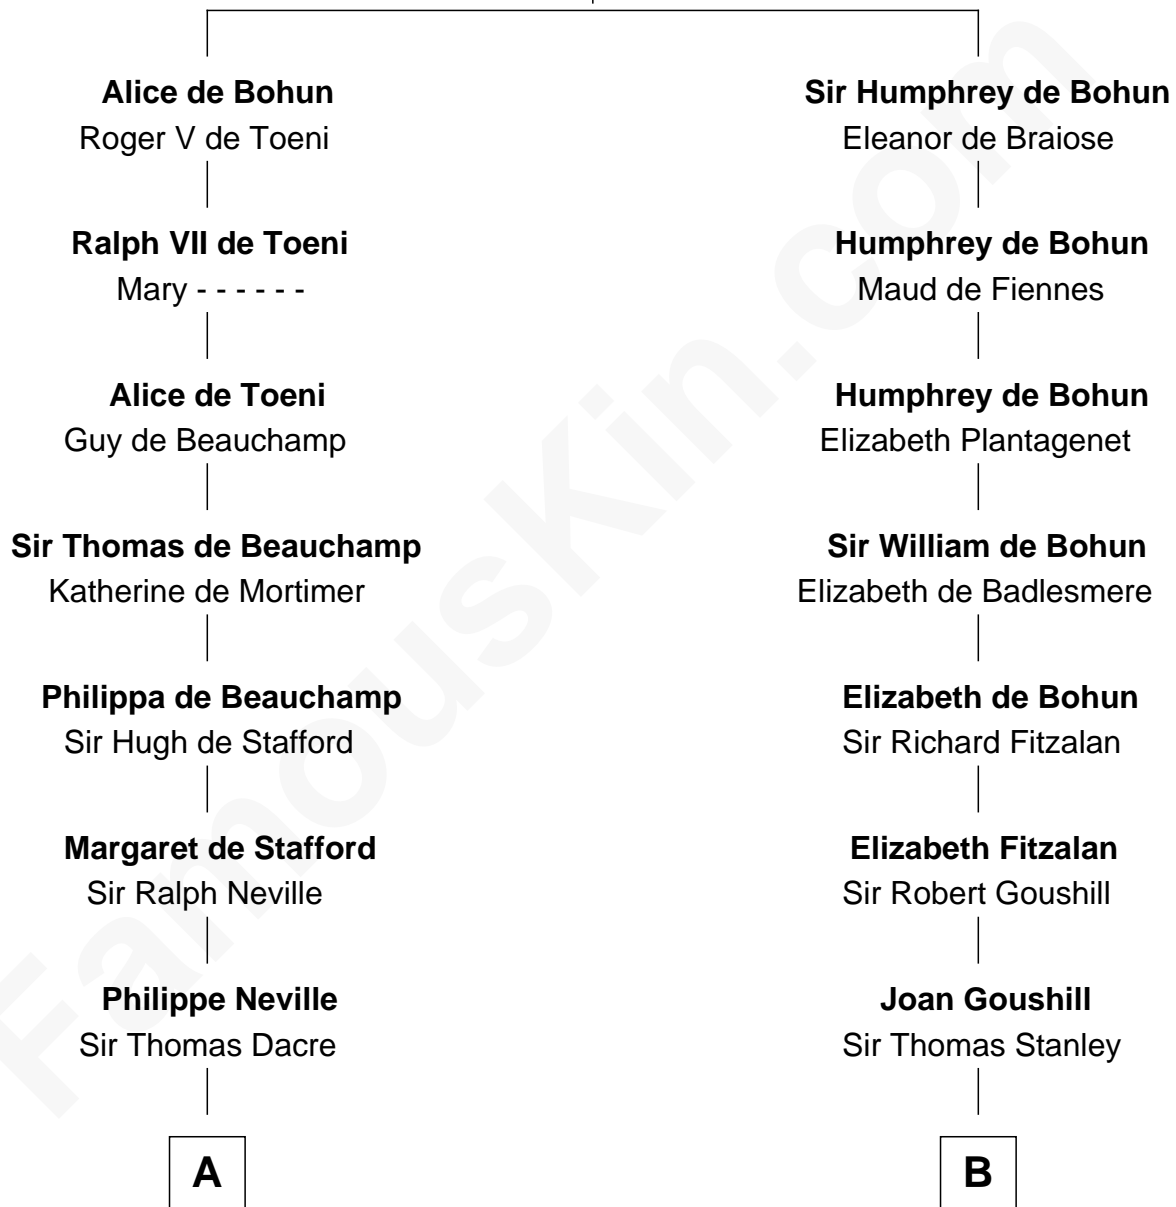

## Relationship Chart of Fletcher Christian

*Leader of the mutiny on the Bounty*

**19th cousin 2 times removed of**

**Juliette Gordon Low**

*Founder of the Girl Scouts*

**Sir Humphrey de Bohun**

Maud of Eu

**C**

**Bridget Senhouse**

John Christian

**Charles Christian**

Anne Dixon

**Fletcher Christian**

*Leader of the mutiny on the Bounty*

**D**

**Alexander Wolcott**