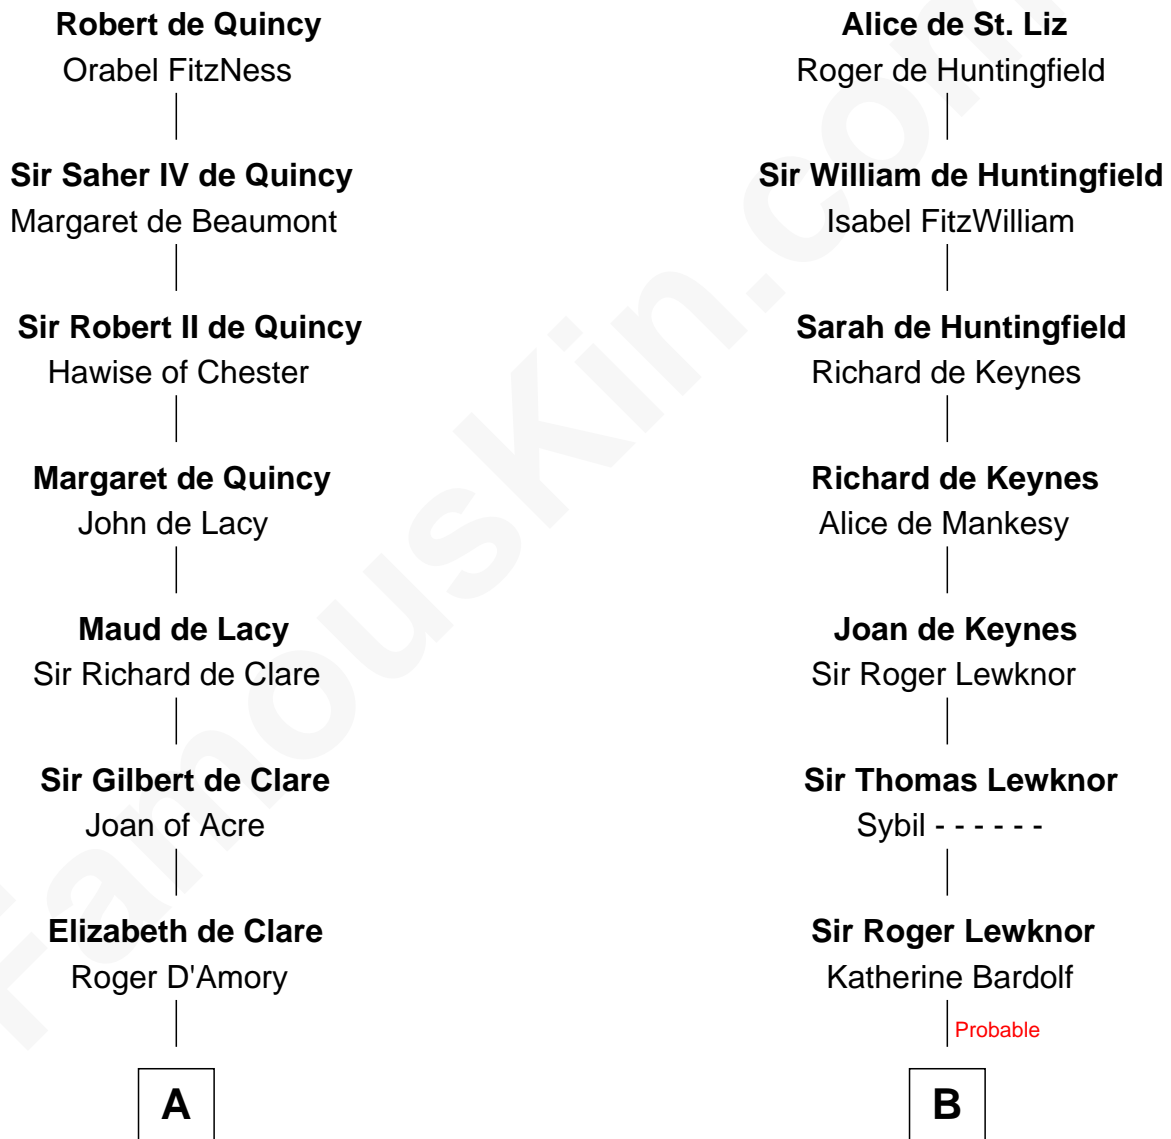

## Relationship Chart of Fletcher Christian

*Leader of the mutiny on the Bounty*

21st cousin of

**Benedict Arnold**

*Traitor of the American Revolution*

**Saher I de Quincy**

Maud de St. Liz

**C**

**Mary Huddleston**

John Senhouse

**Humphrey Senhouse**

Eleanor Kirkby

**Bridget Senhouse**

John Christian

**Charles Christian**

Anne Dixon

**Fletcher Christian**

*Leader of the mutiny on the Bounty*

**D**

**Elizabeth Scudder**

Samuel Lothrop

**Samuel Lathrop**

Hannah Adgate

**Elizabeth Lathrop**

John Waterman

**Hannah Waterman**

Benedict Arnold

**Benedict Arnold**

*Traitor of the American Revolution*