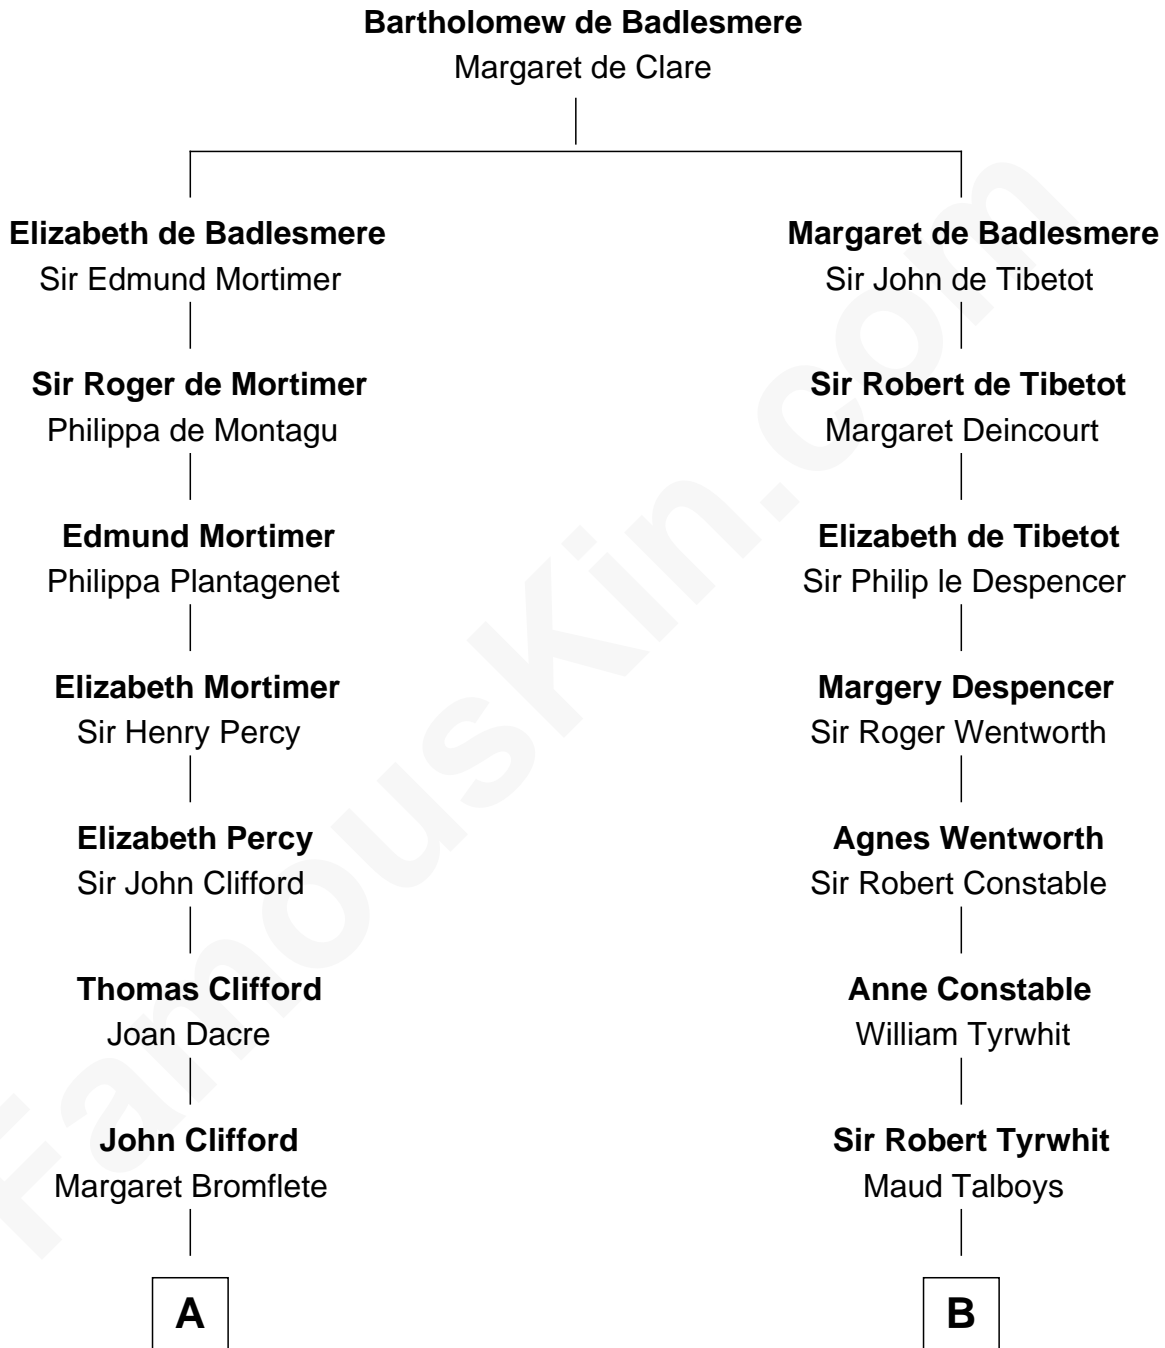

FamousKin.com

Relationship Chart of Fletcher Christian

Leader of the mutiny on the Bounty

17th cousin 2 times removed of

Katharine Hepburn

Movie Actress

C

Caroline Garlinghouse
Alfred Augustus Houghton

Katharine Martha Houghton
Thomas Norval Hepburn

Katharine Hepburn
Movie Actress

FamousKin.com