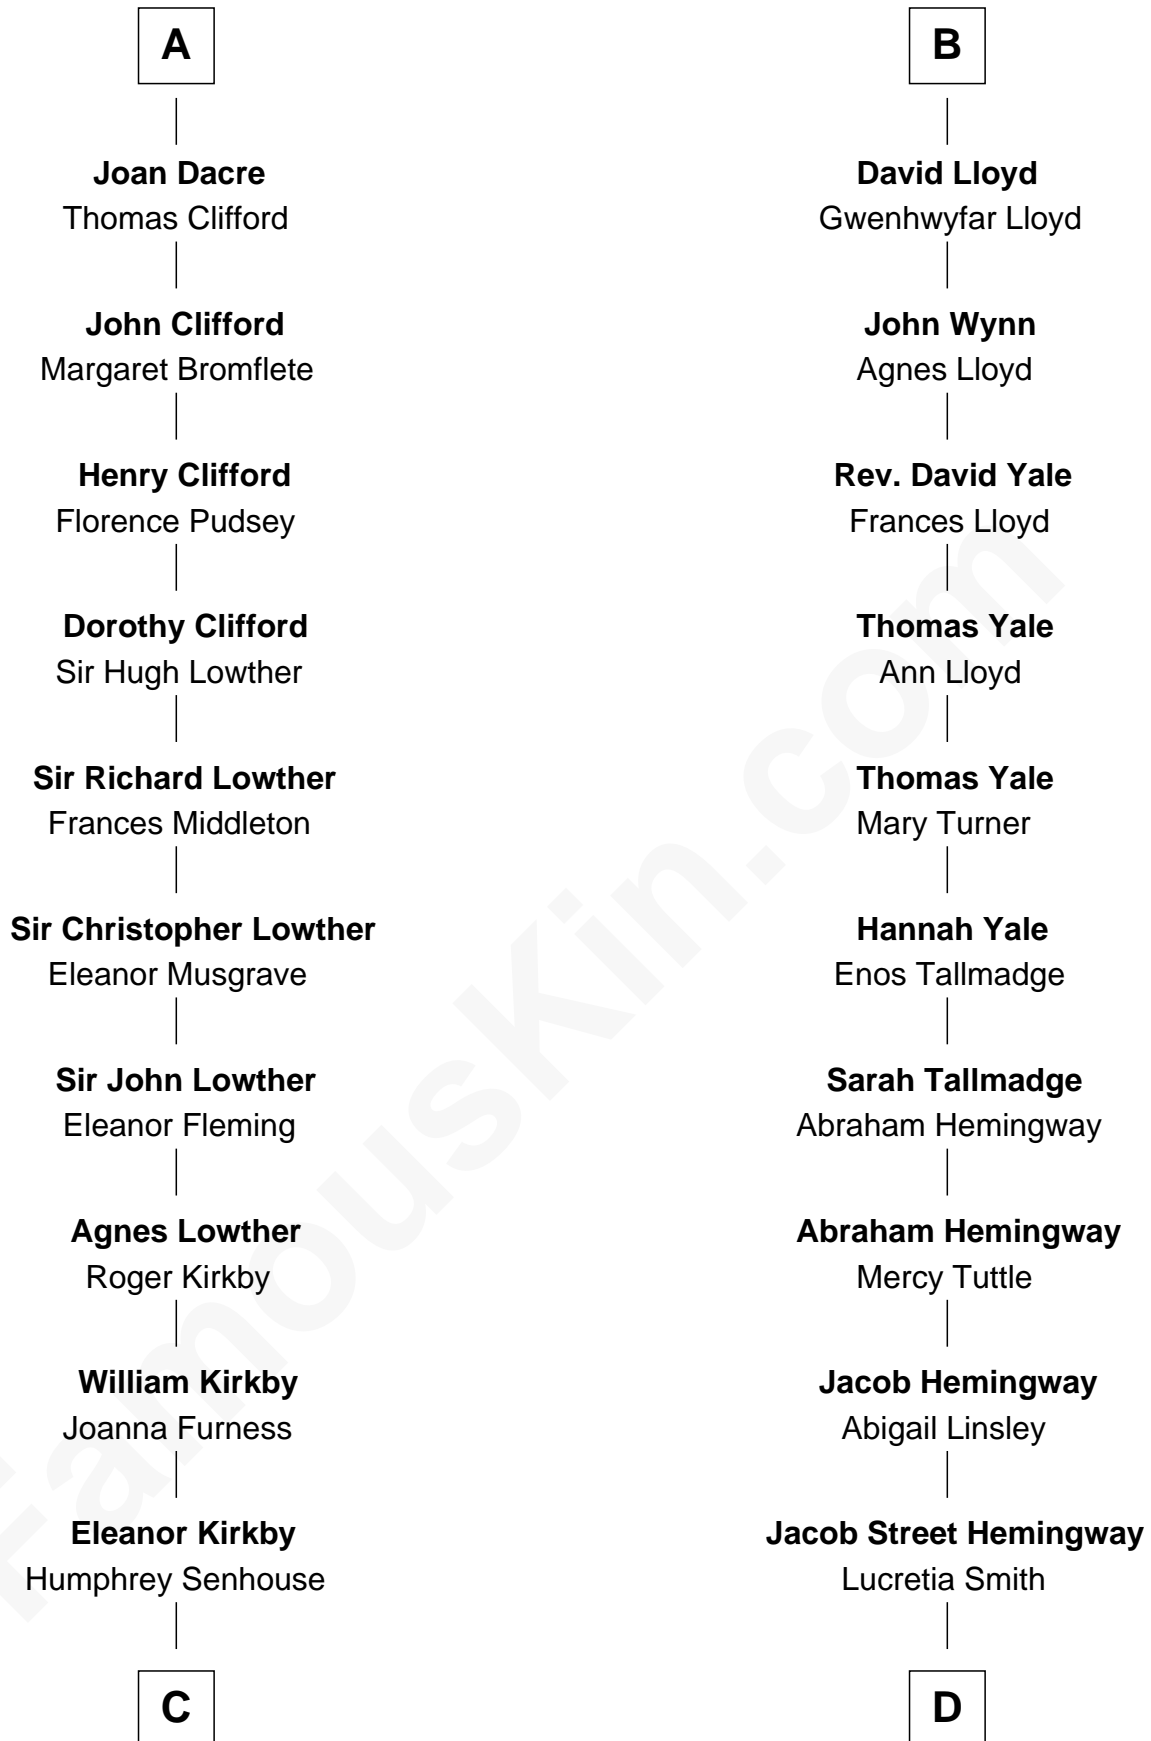

## Relationship Chart of Fletcher Christian

Leader of the mutiny on the Bounty

19th cousin 1 time removed of

**Ernest Hemingway**

Author of *The Sun Also Rises*

**C**

**Bridget Senhouse**

John Christian

**Charles Christian**

Anne Dixon

**Fletcher Christian**

*Leader of the mutiny on the Bounty*

**D**

**Allen Hemingway**

Harriet Louisa Tyler

**Anson Tyler Hemingway**