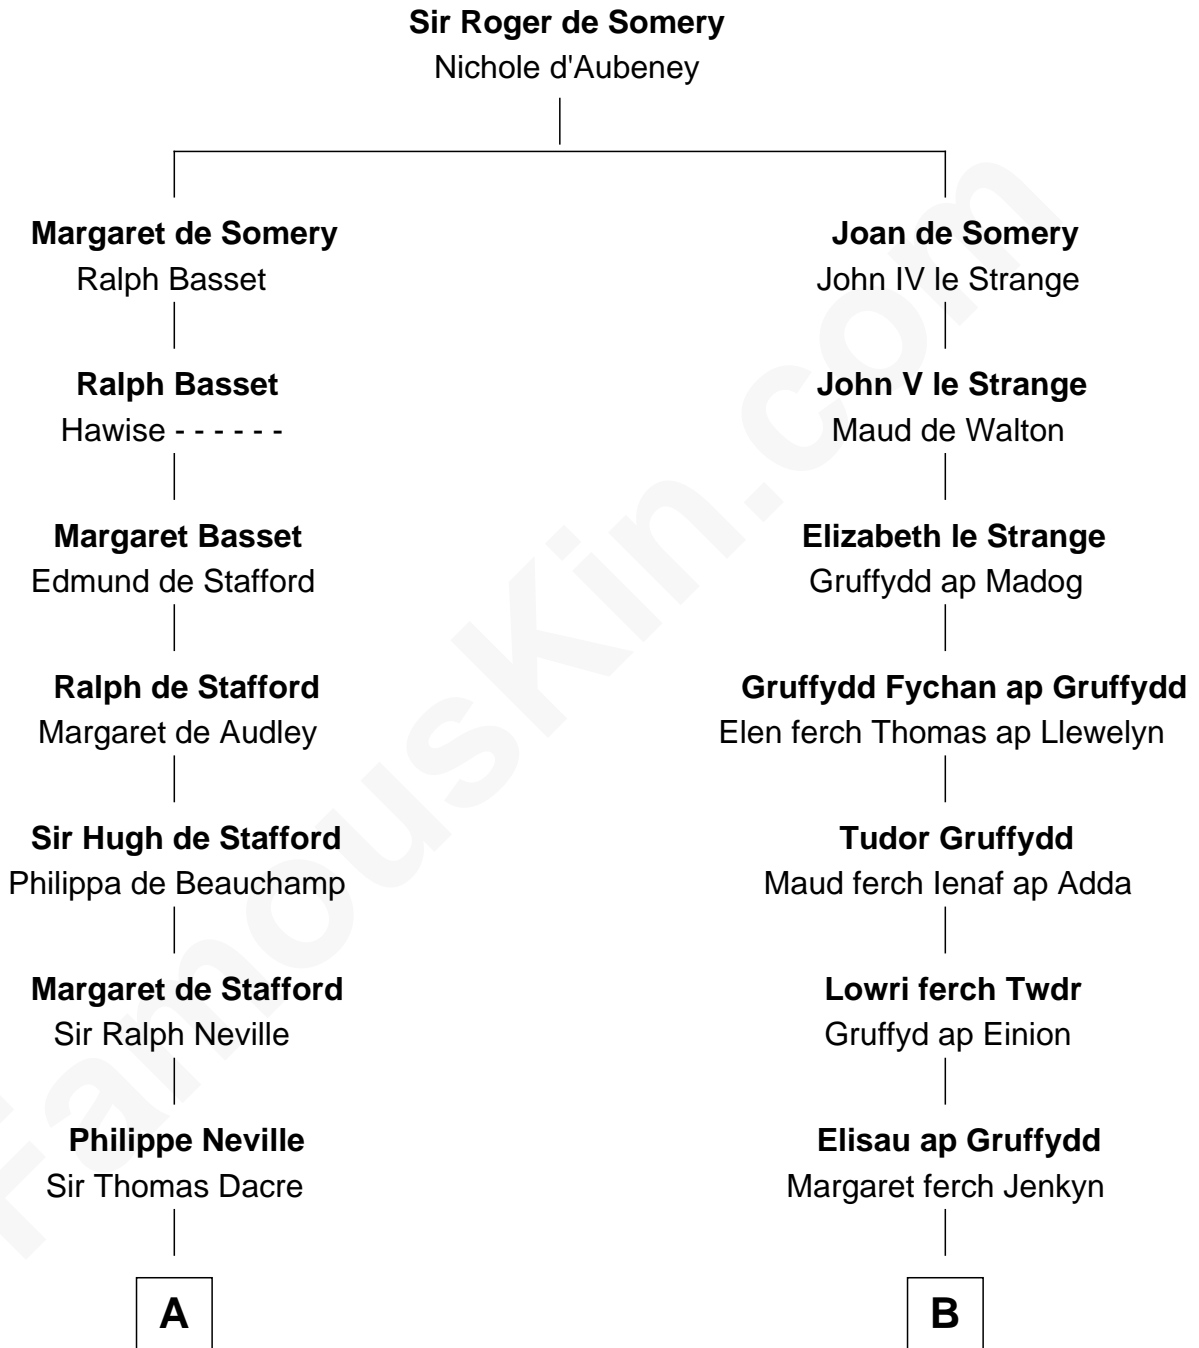

# FamousKin.com

## Relationship Chart of Fletcher Christian

Leader of the mutiny on the Bounty

19th cousin 1 time removed of

**Ernest Hemingway**

Author of *The Sun Also Rises*

**C**

**Bridget Senhouse**

John Christian

**Charles Christian**

Anne Dixon

**Fletcher Christian**

*Leader of the mutiny on the Bounty*

**D**

**Allen Hemingway**

Harriet Louisa Tyler

**Anson Tyler Hemingway**