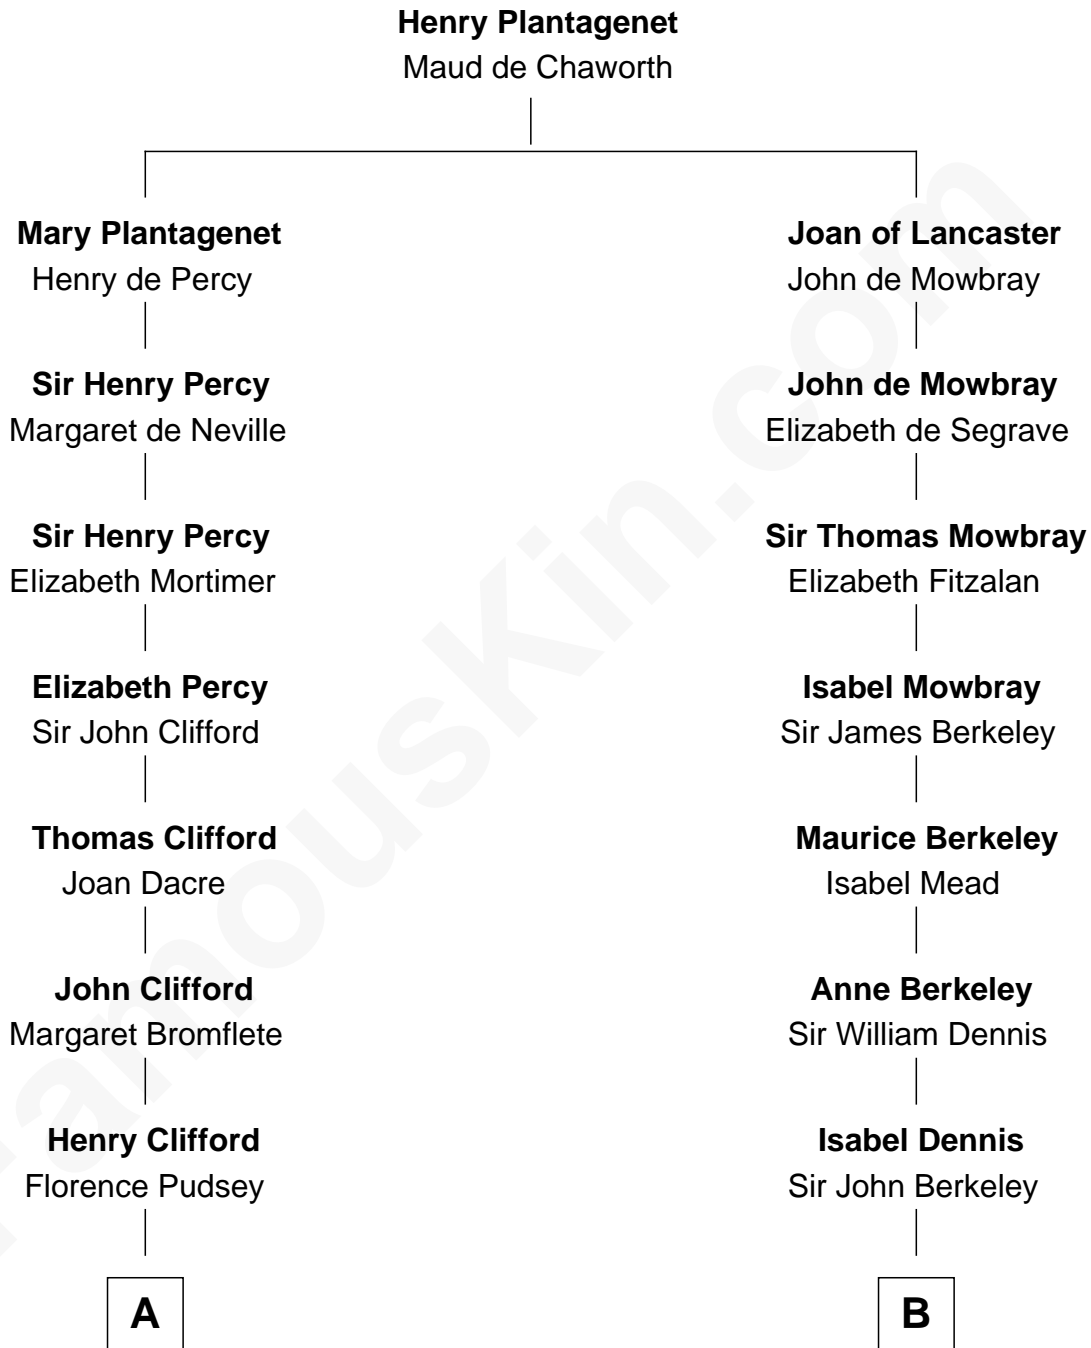

# FamousKin.com

## Relationship Chart of Fletcher Christian

*Leader of the mutiny on the Bounty*

**16th cousin 2 times removed of**

**General Douglas MacArthur**

*U.S. Army - World War II*

C

Gen. Arthur MacArthur  
Mary Pinckney Hardy

General Douglas MacArthur  
*U.S. Army - World War II*

FamousKin.com