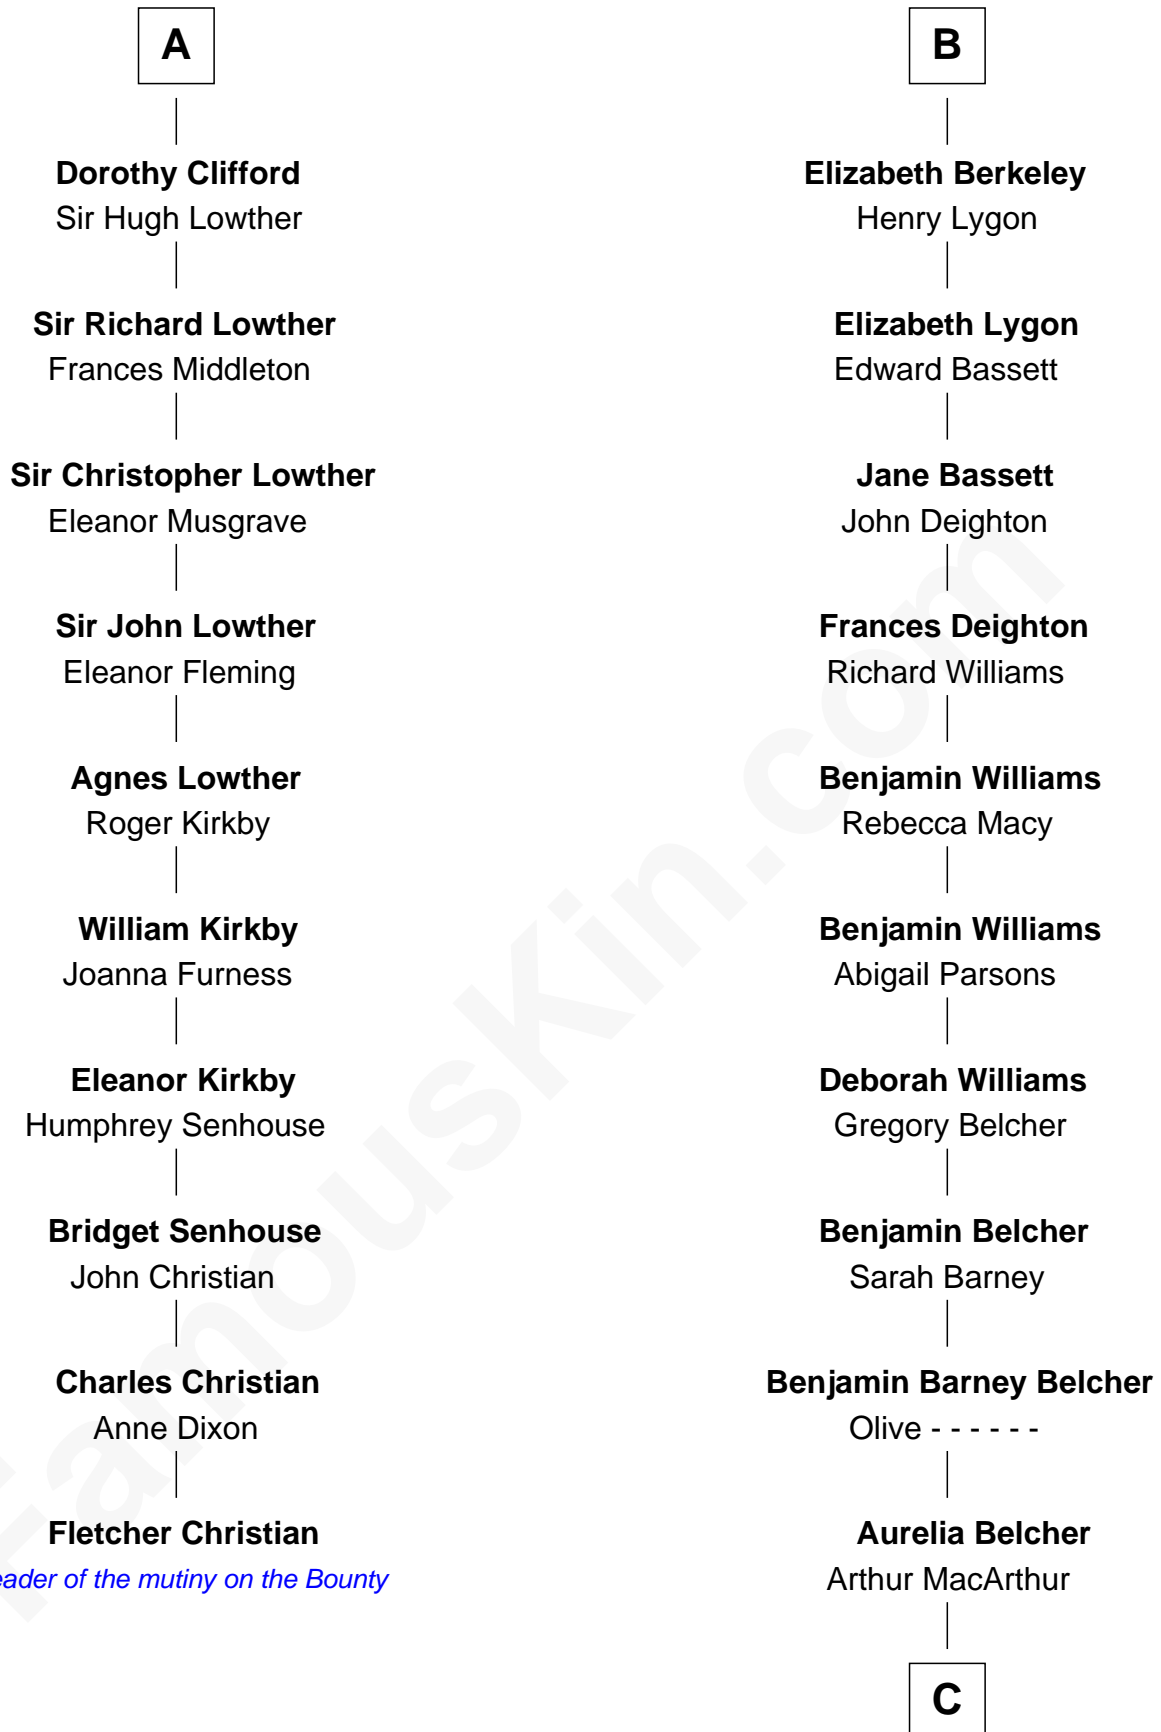

## Relationship Chart of Fletcher Christian

*Leader of the mutiny on the Bounty*

**16th cousin 2 times removed of**

**General Douglas MacArthur**

*U.S. Army - World War II*

C

Gen. Arthur MacArthur  
Mary Pinckney Hardy

General Douglas MacArthur  
*U.S. Army - World War II*

FamousKin.com