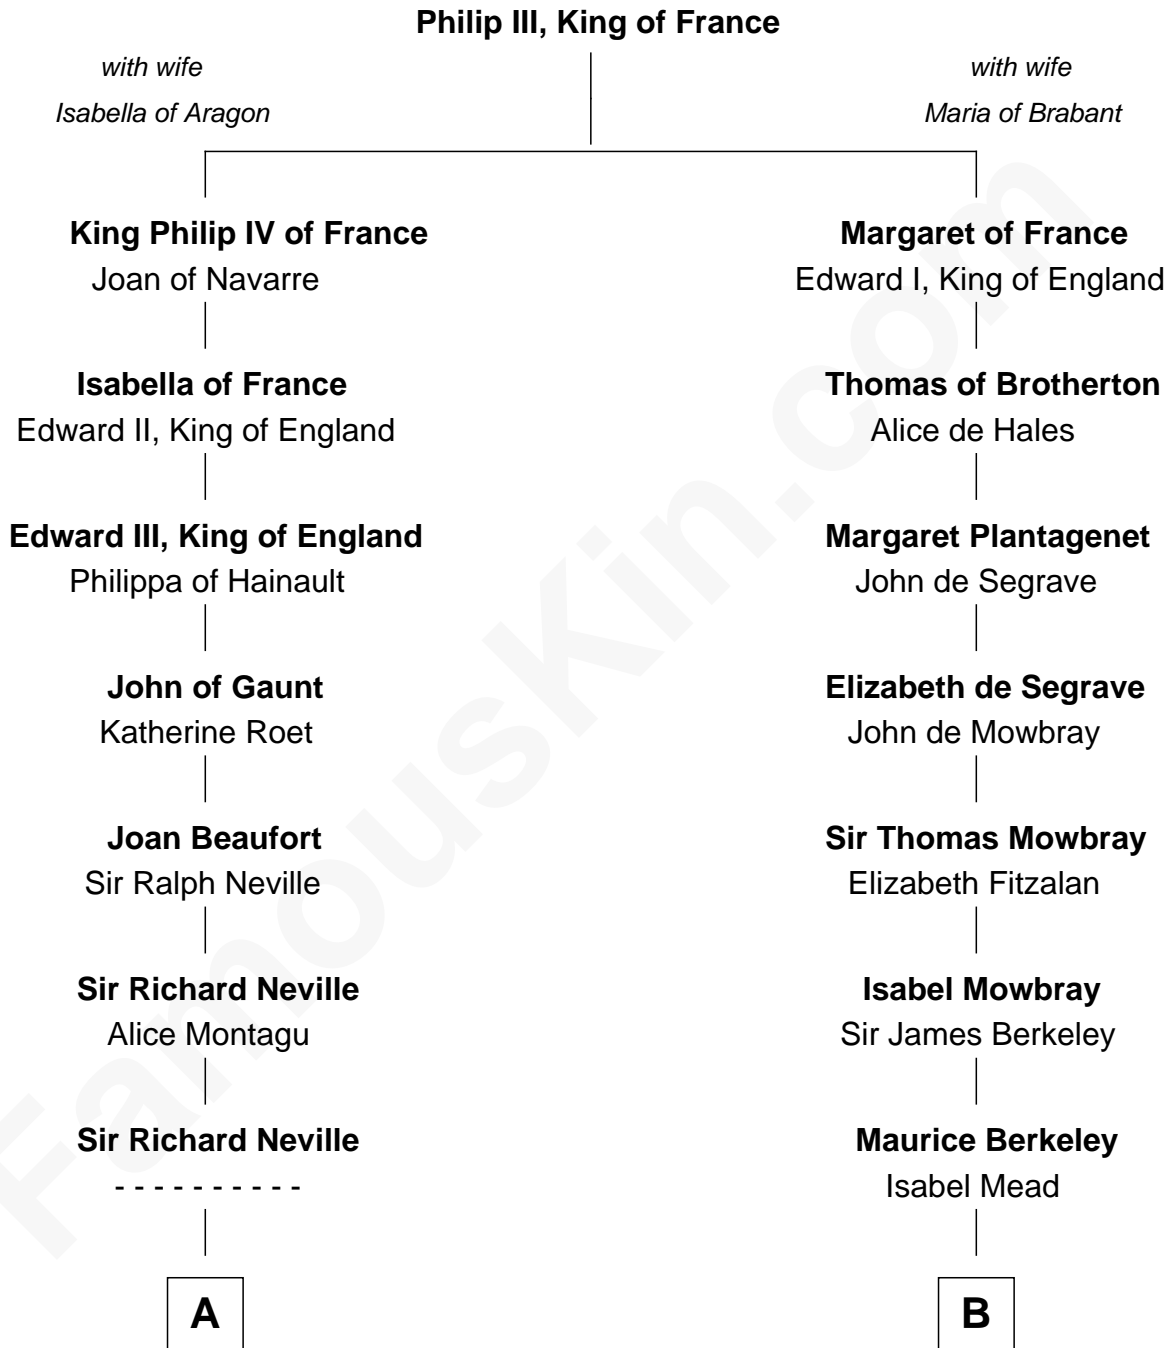

FamousKin.com

Relationship Chart of Fletcher Christian

Leader of the mutiny on the Bounty

17th cousin 3 times removed of

General Douglas MacArthur

U.S. Army - World War II

C

Benjamin Barney Belcher

Olive - - - - -

Aurelia Belcher

Arthur MacArthur

Gen. Arthur MacArthur

Mary Pinckney Hardy

General Douglas MacArthur

U.S. Army - World War II

FamousKin.com