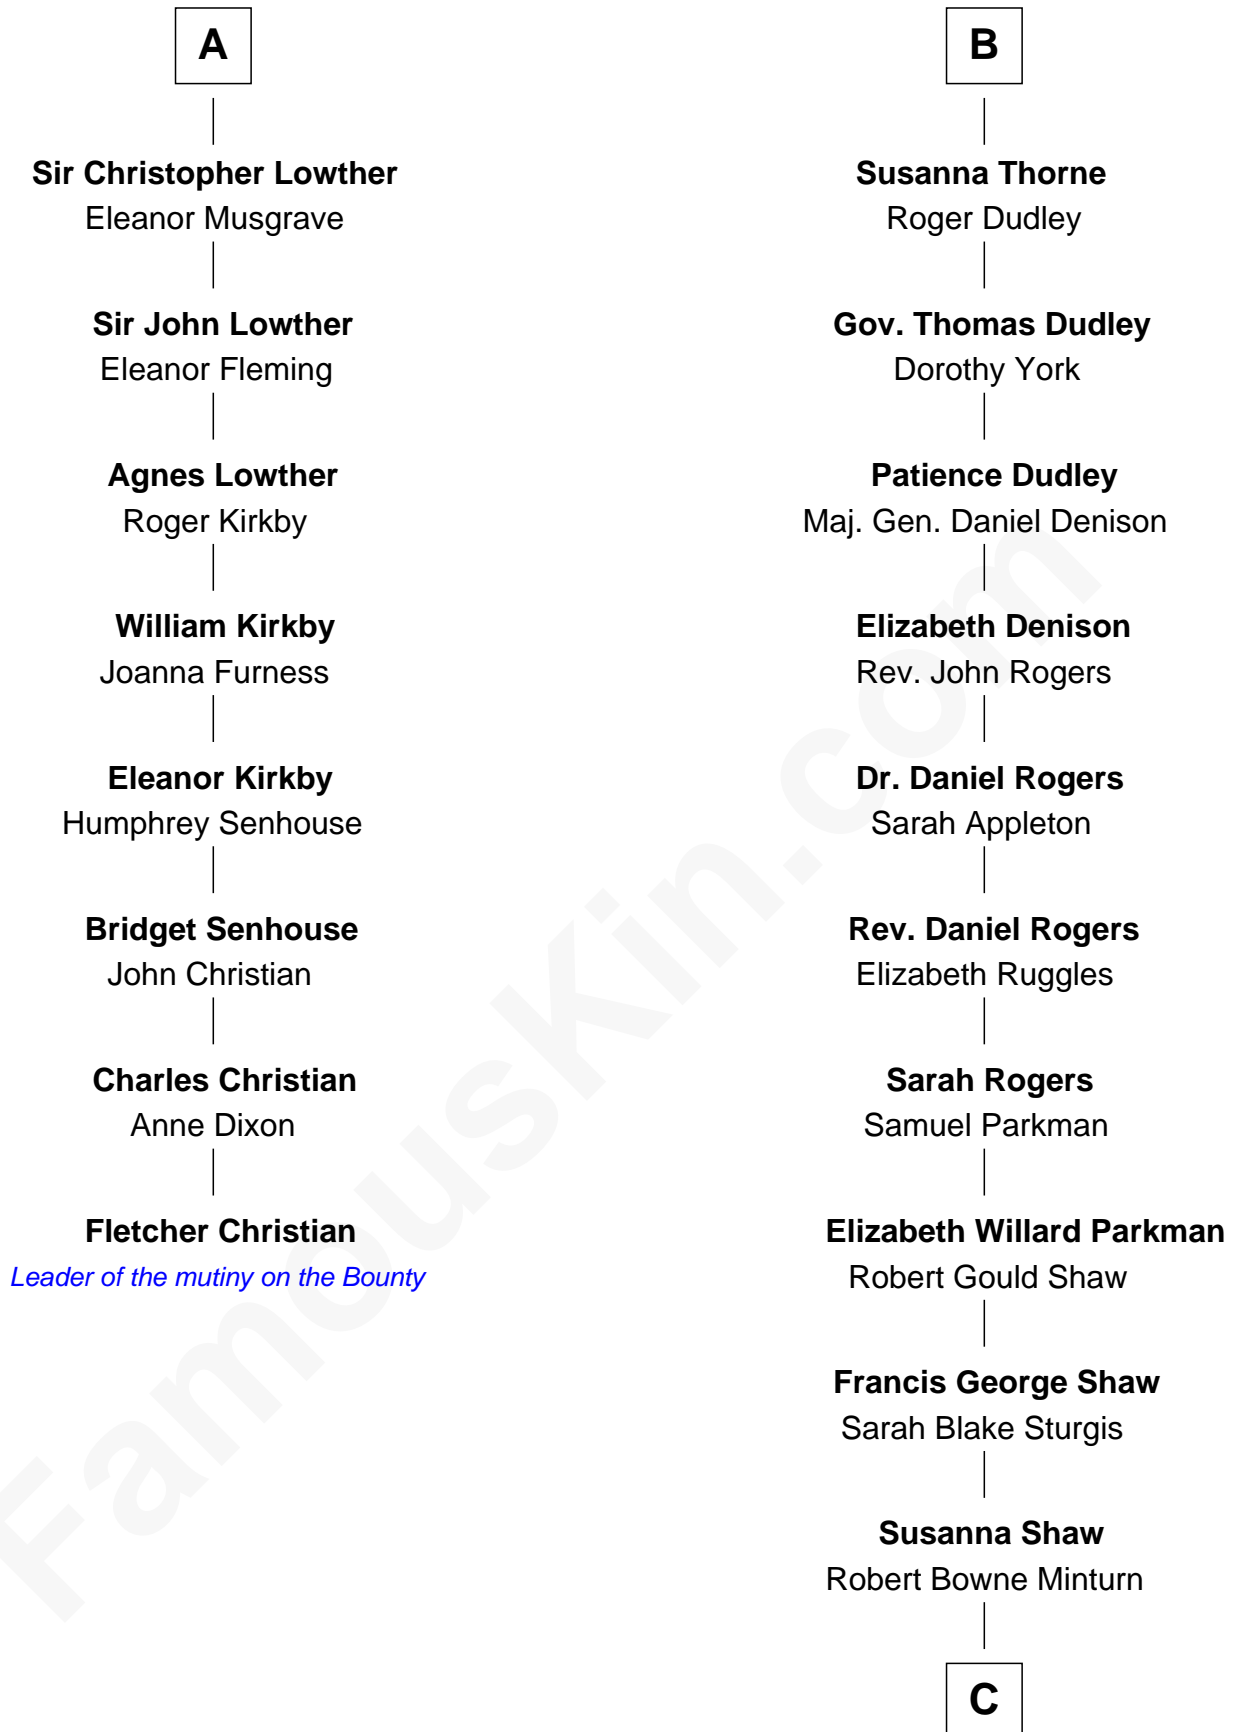

FamousKin.com

Relationship Chart of Fletcher Christian

Leader of the mutiny on the Bounty

14th cousin 6 times removed of

Kyra Sedgwick

TV and Movie Actress

C

Sarah May Minturn
Henry Dwight Sedgwick

Robert Minturn Sedgwick
Helen Peabody

Henry Dwight Sedgwick
Patricia Ann Rosenwald

Kyra Sedgwick
TV and Movie Actress