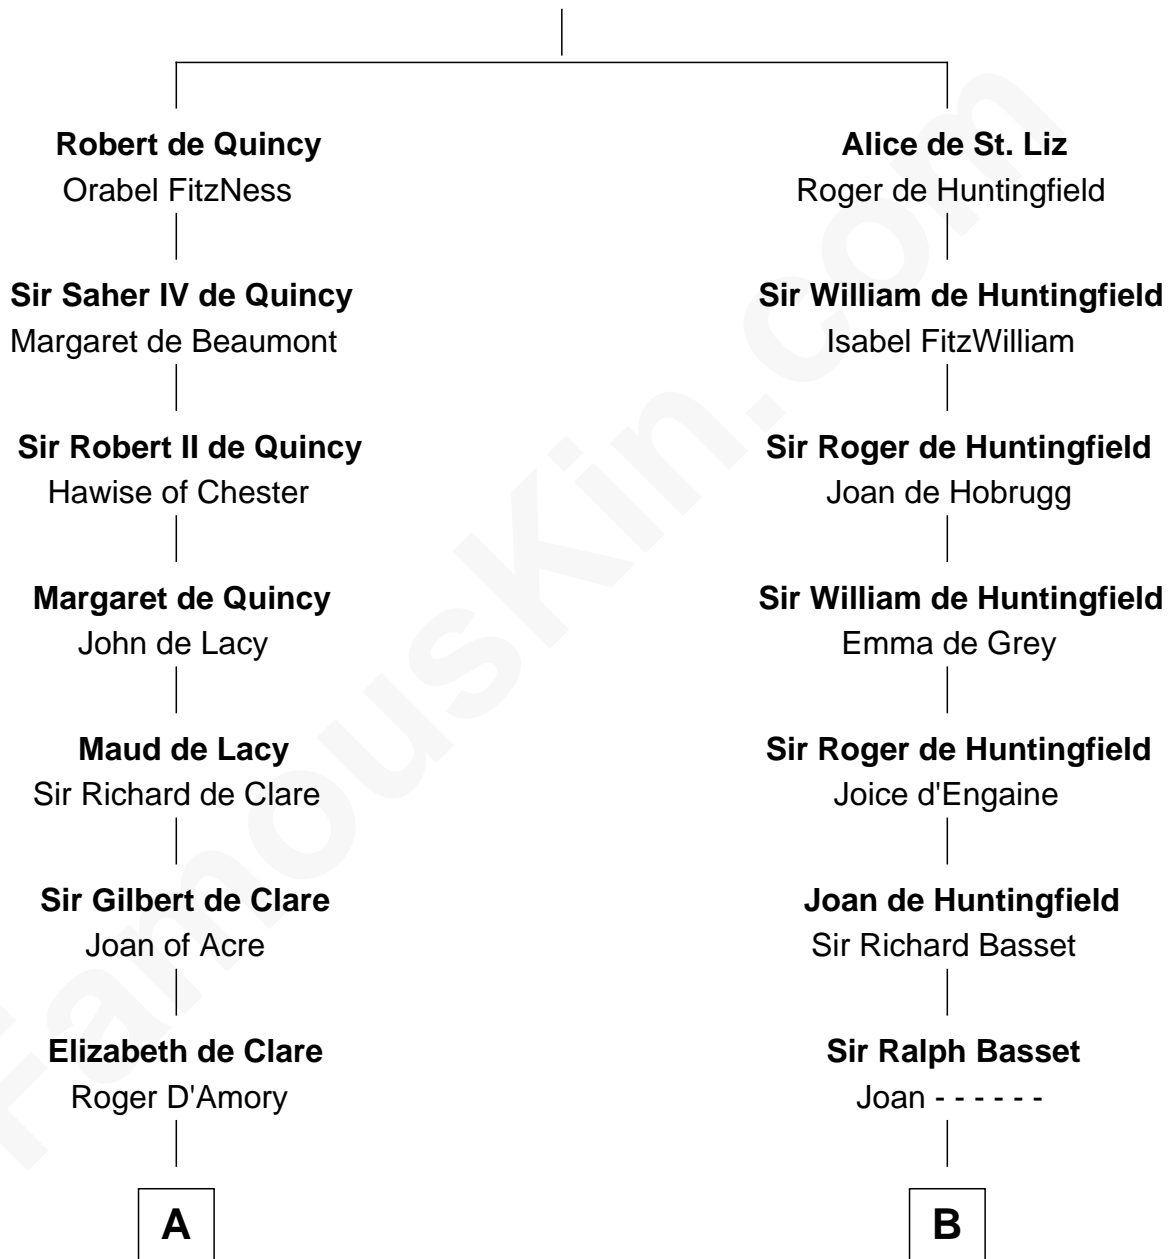

FamousKin.com

Relationship Chart of Fletcher Christian

Leader of the mutiny on the Bounty

20th cousin 1 time removed of

William Ellery

Signer of the Declaration of Independence

Saheer I de Quincy

Maud de St. Liz

C

Mary Huddleston

John Senhouse

Humphrey Senhouse

Eleanor Kirkby

Bridget Senhouse

John Christian

Charles Christian

Anne Dixon

Fletcher Christian

Leader of the mutiny on the Bounty

D

Christopher Almy

Elizabeth Cornell

Col. Job Almy

Ann Lawton