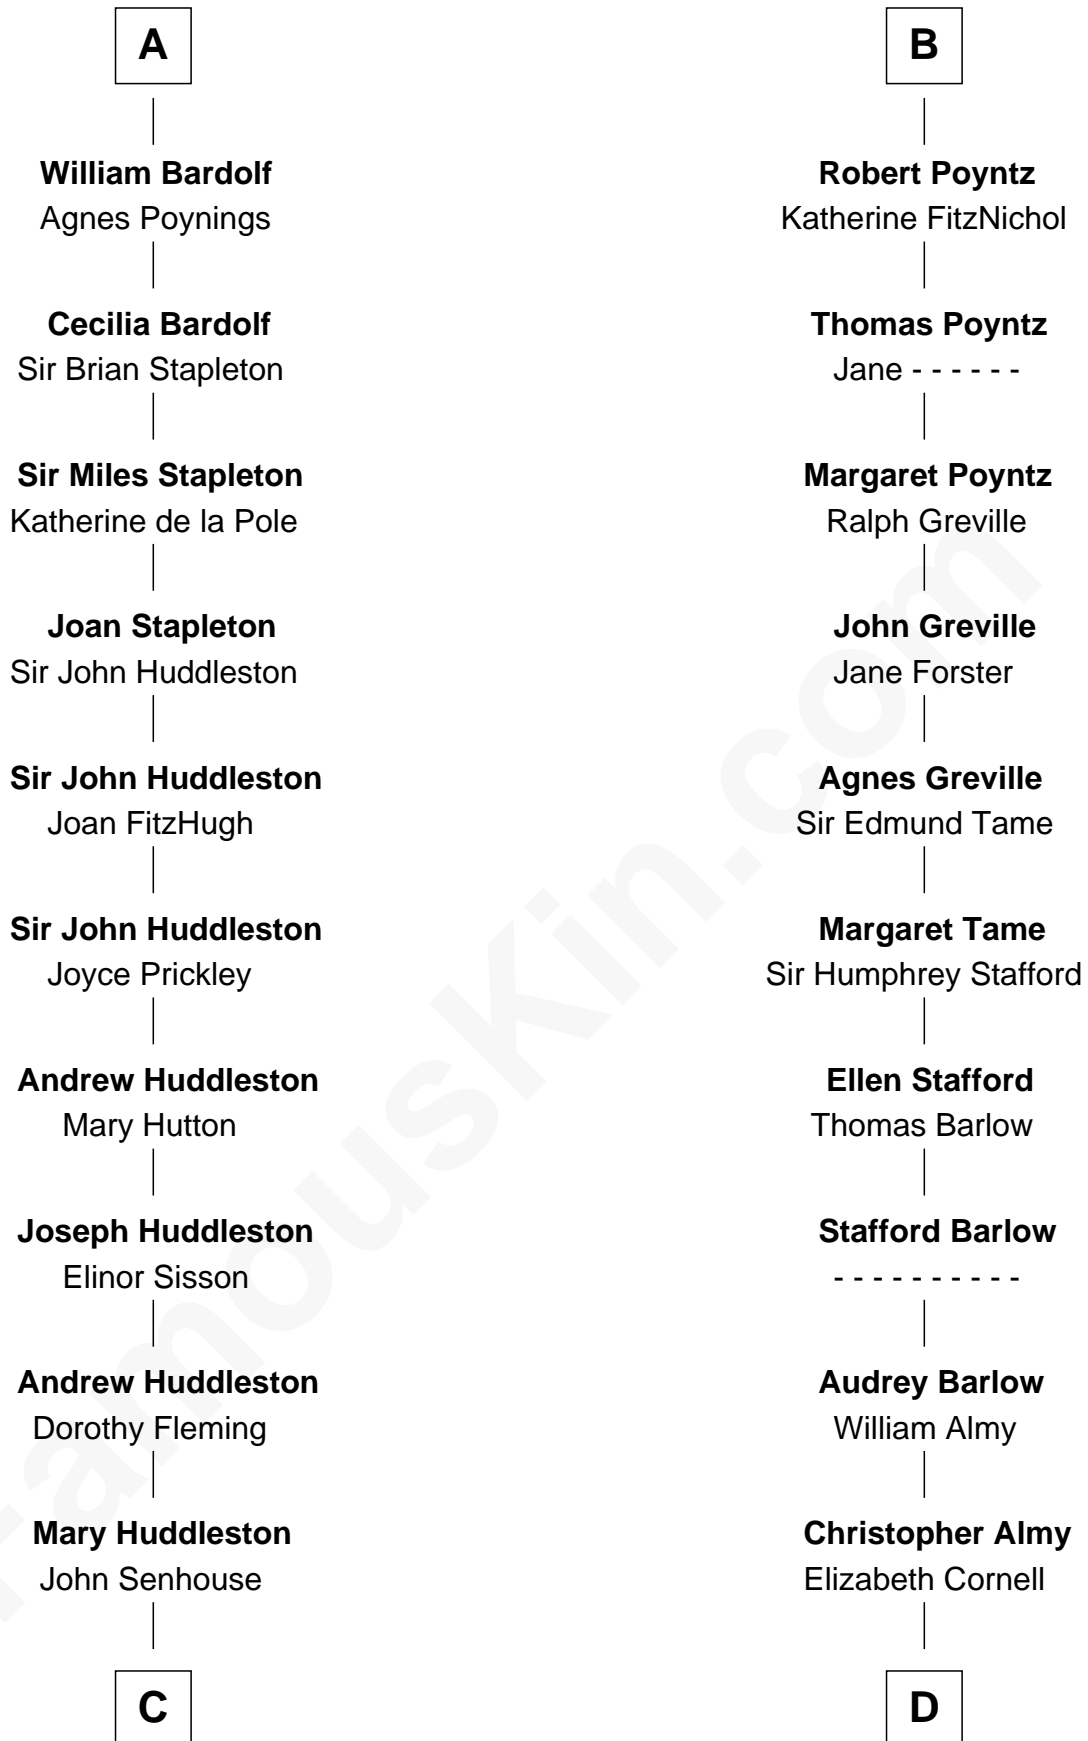

## Relationship Chart of Fletcher Christian

Leader of the mutiny on the Bounty

19th cousin 1 time removed of

**William Ellery**

Signer of the Declaration of Independence

**C**

**Humphrey Senhouse**

Eleanor Kirkby

**Bridget Senhouse**

John Christian

**Charles Christian**

Anne Dixon

**Fletcher Christian**

*Leader of the mutiny on the Bounty*

**D**

**Col. Job Almy**

Ann Lawton

**Elizabeth Almy**

William Ellery

**William Ellery**

*Signer of Declaration of Independence*