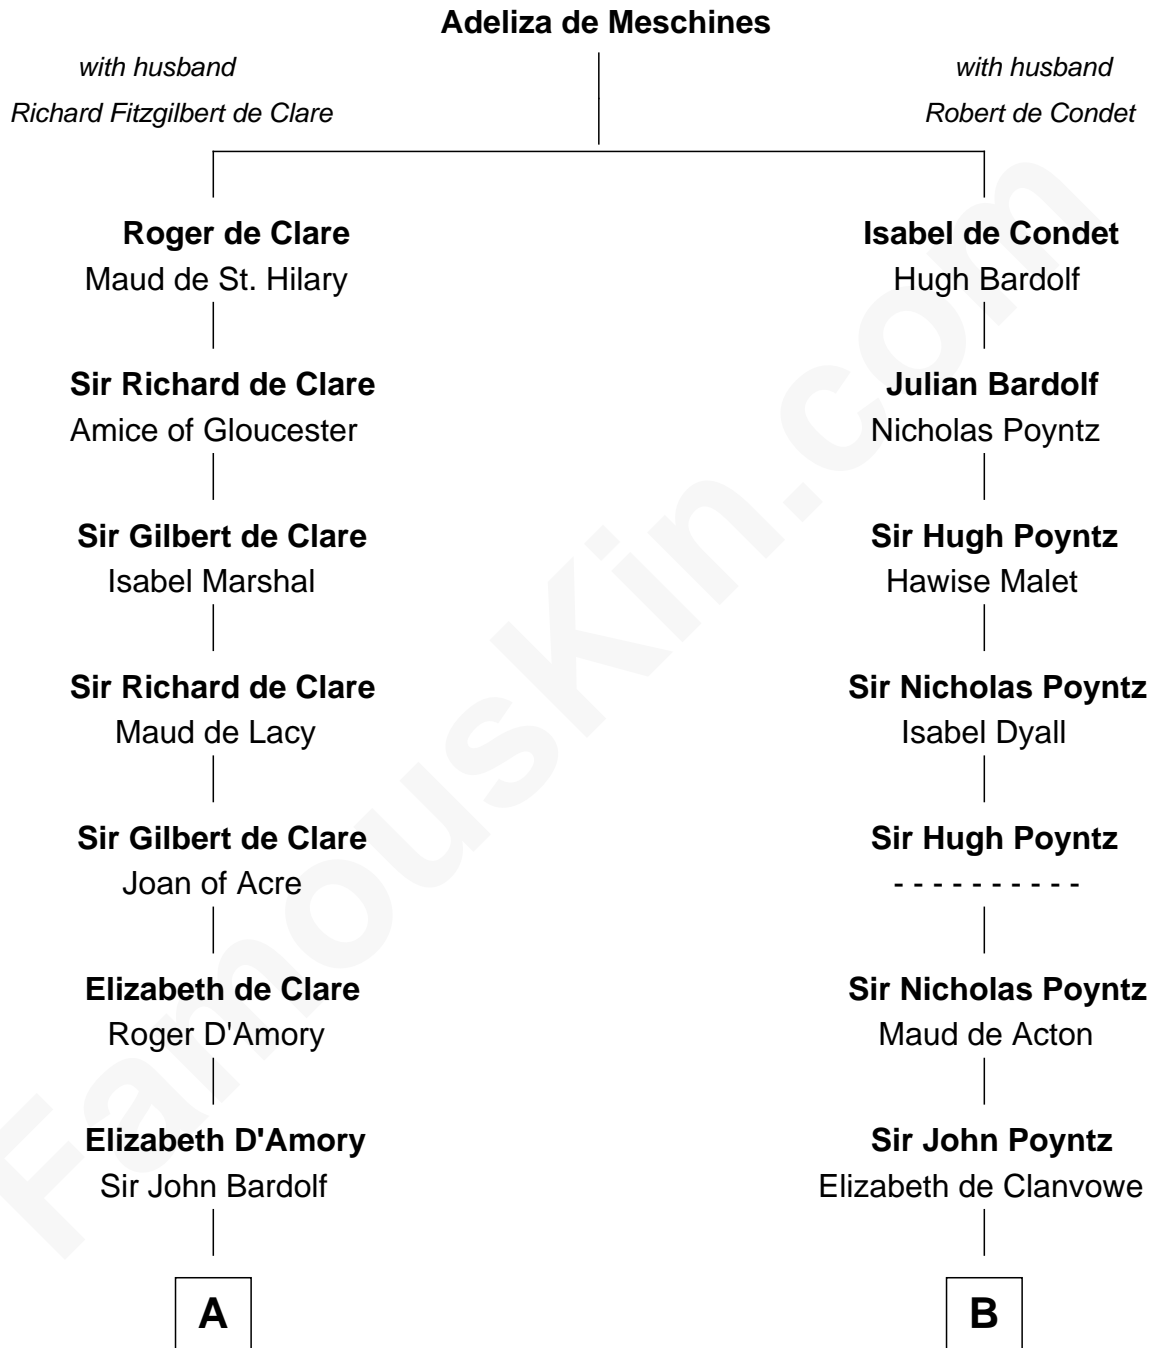

# FamousKin.com

## Relationship Chart of Fletcher Christian

Leader of the mutiny on the Bounty

19th cousin 1 time removed of

**William Ellery**

Signer of the Declaration of Independence

**C**

**Humphrey Senhouse**

Eleanor Kirkby

**Bridget Senhouse**

John Christian

**Charles Christian**

Anne Dixon

**Fletcher Christian**

*Leader of the mutiny on the Bounty*

**D**

**Col. Job Almy**