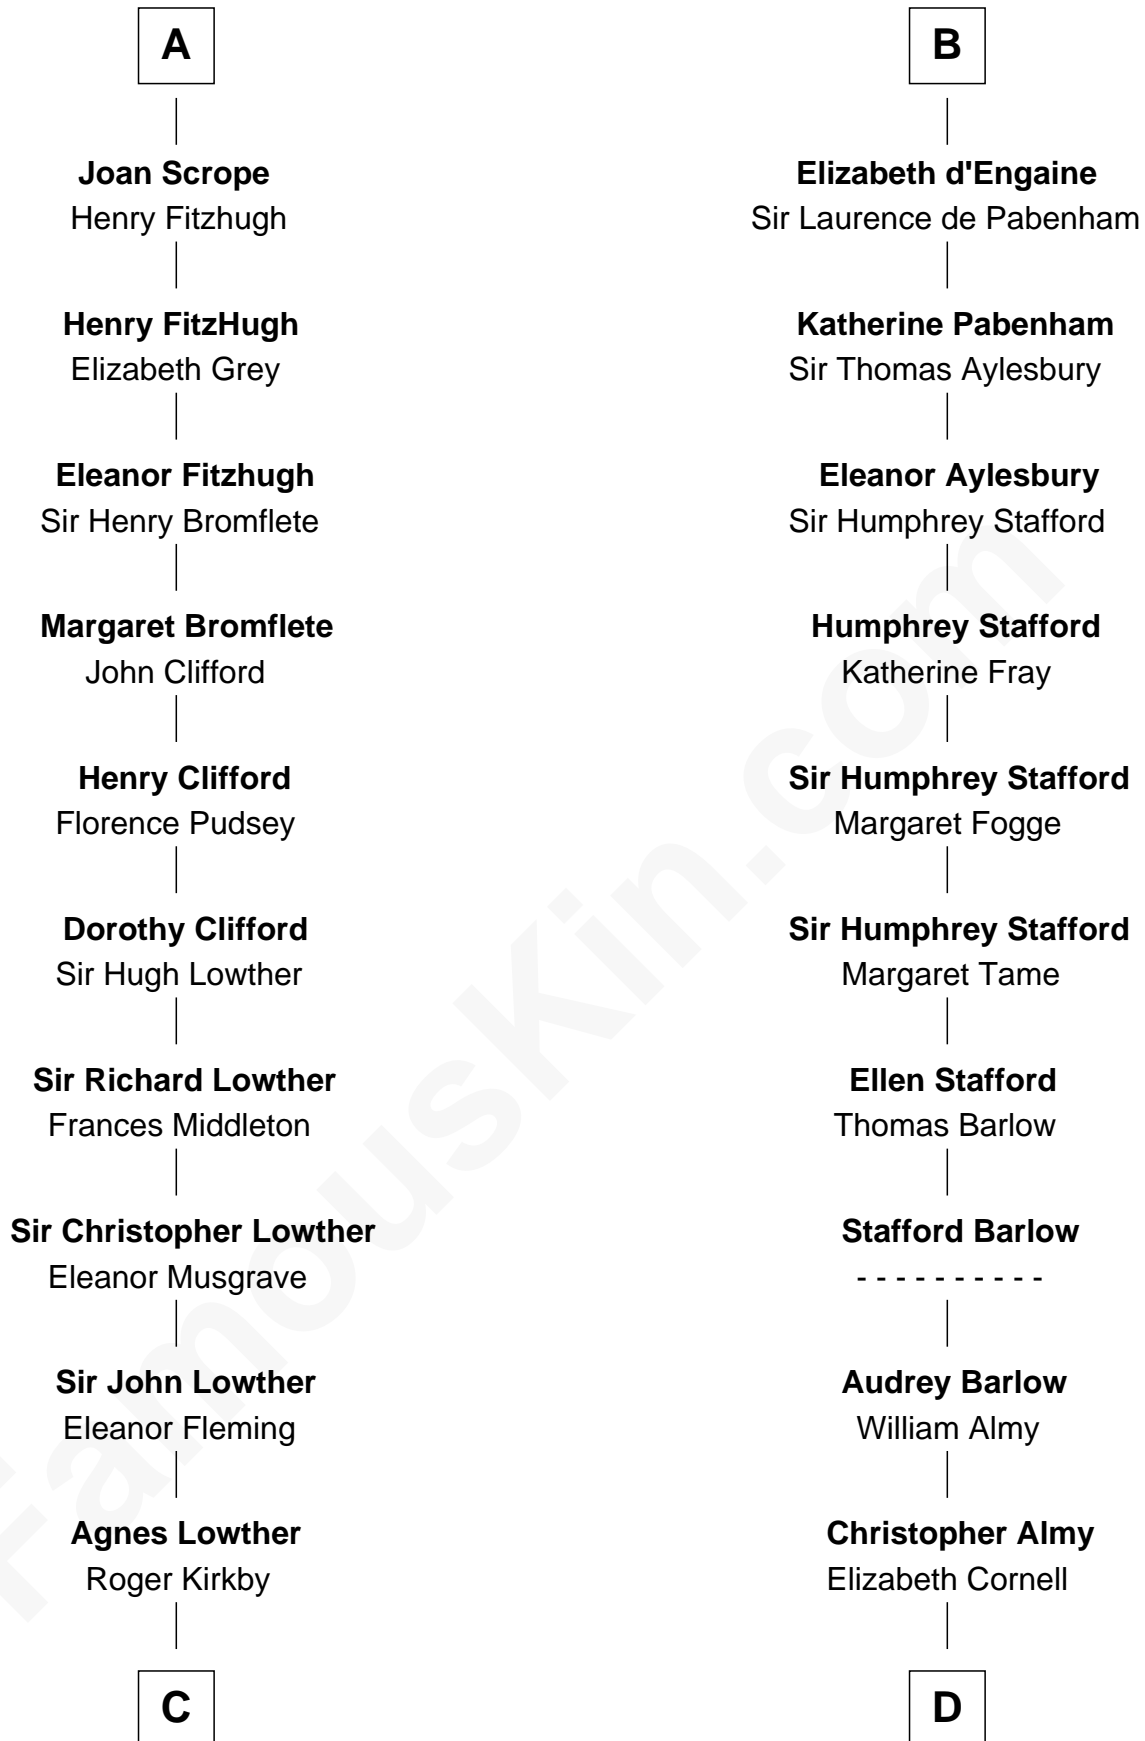

## Relationship Chart of Fletcher Christian

Leader of the mutiny on the Bounty

19th cousin 2 times removed of

**William Ellery**

Signer of the Declaration of Independence

**C**

**William Kirkby**  
Joanna Furness

**Eleanor Kirkby**  
Humphrey Senhouse

**Bridget Senhouse**  
John Christian

**Charles Christian**  
Anne Dixon

**Fletcher Christian**  
*Leader of the mutiny on the Bounty*

**D**

**Col. Job Almy**  
Ann Lawton

**Elizabeth Almy**  
William Ellery

**William Ellery**  
*Signer of Declaration of Independence*

FamousKin.com