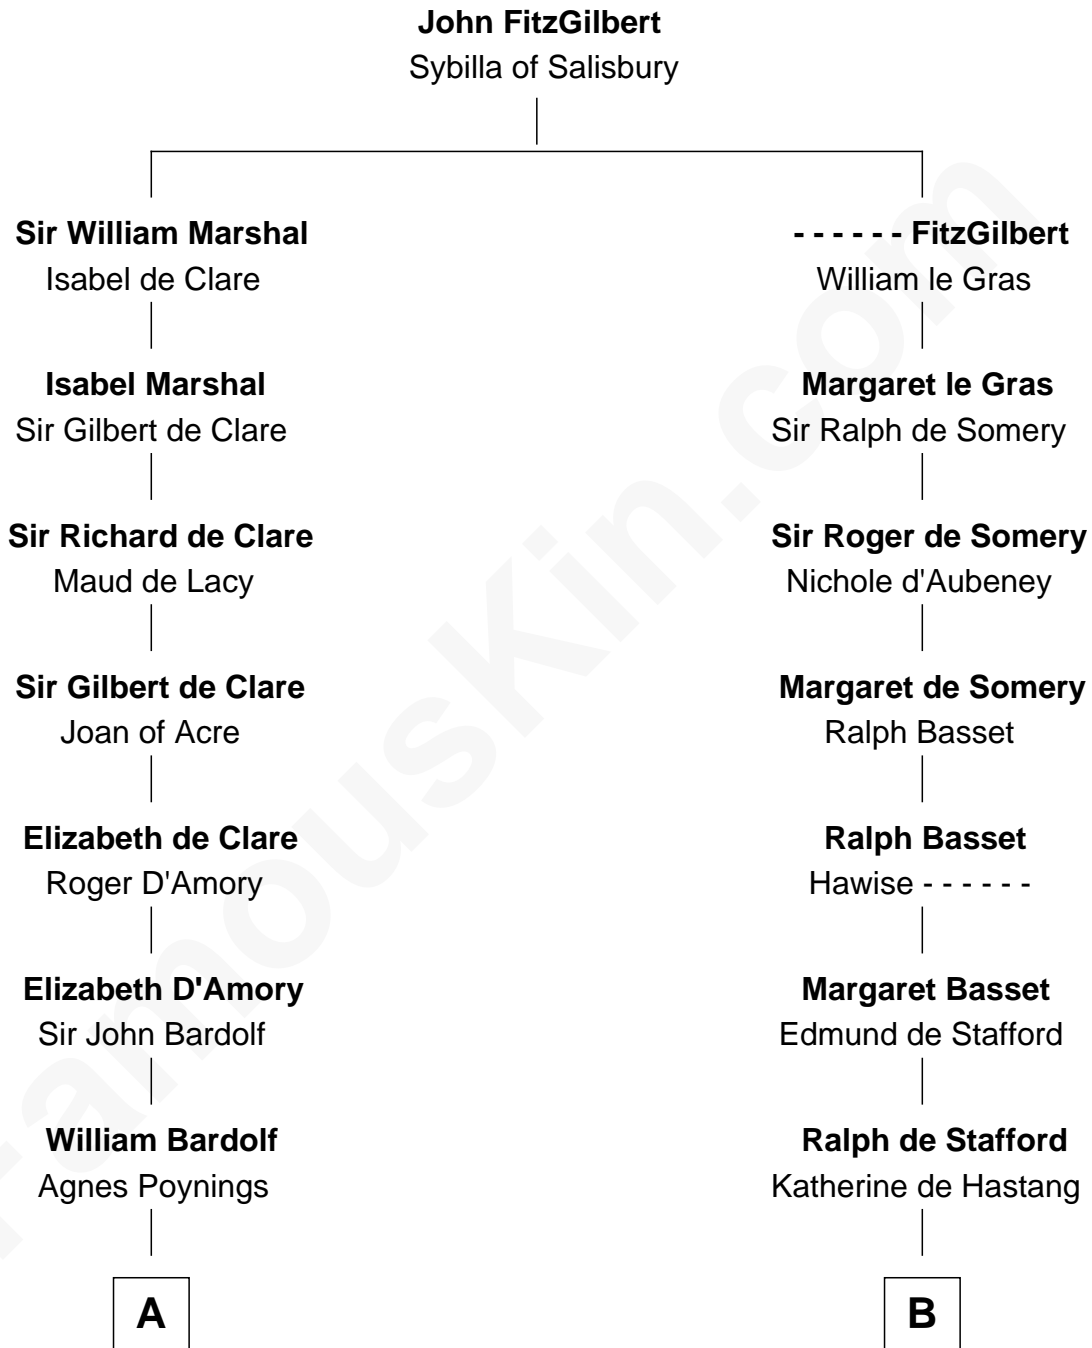

FamousKin.com

Relationship Chart of Fletcher Christian

Leader of the mutiny on the Bounty

19th cousin 1 time removed of

William Ellery

Signer of the Declaration of Independence

C

Bridget Senhouse

John Christian

Charles Christian

Anne Dixon

Fletcher Christian

Leader of the mutiny on the Bounty

D

Christopher Almy

Elizabeth Cornell