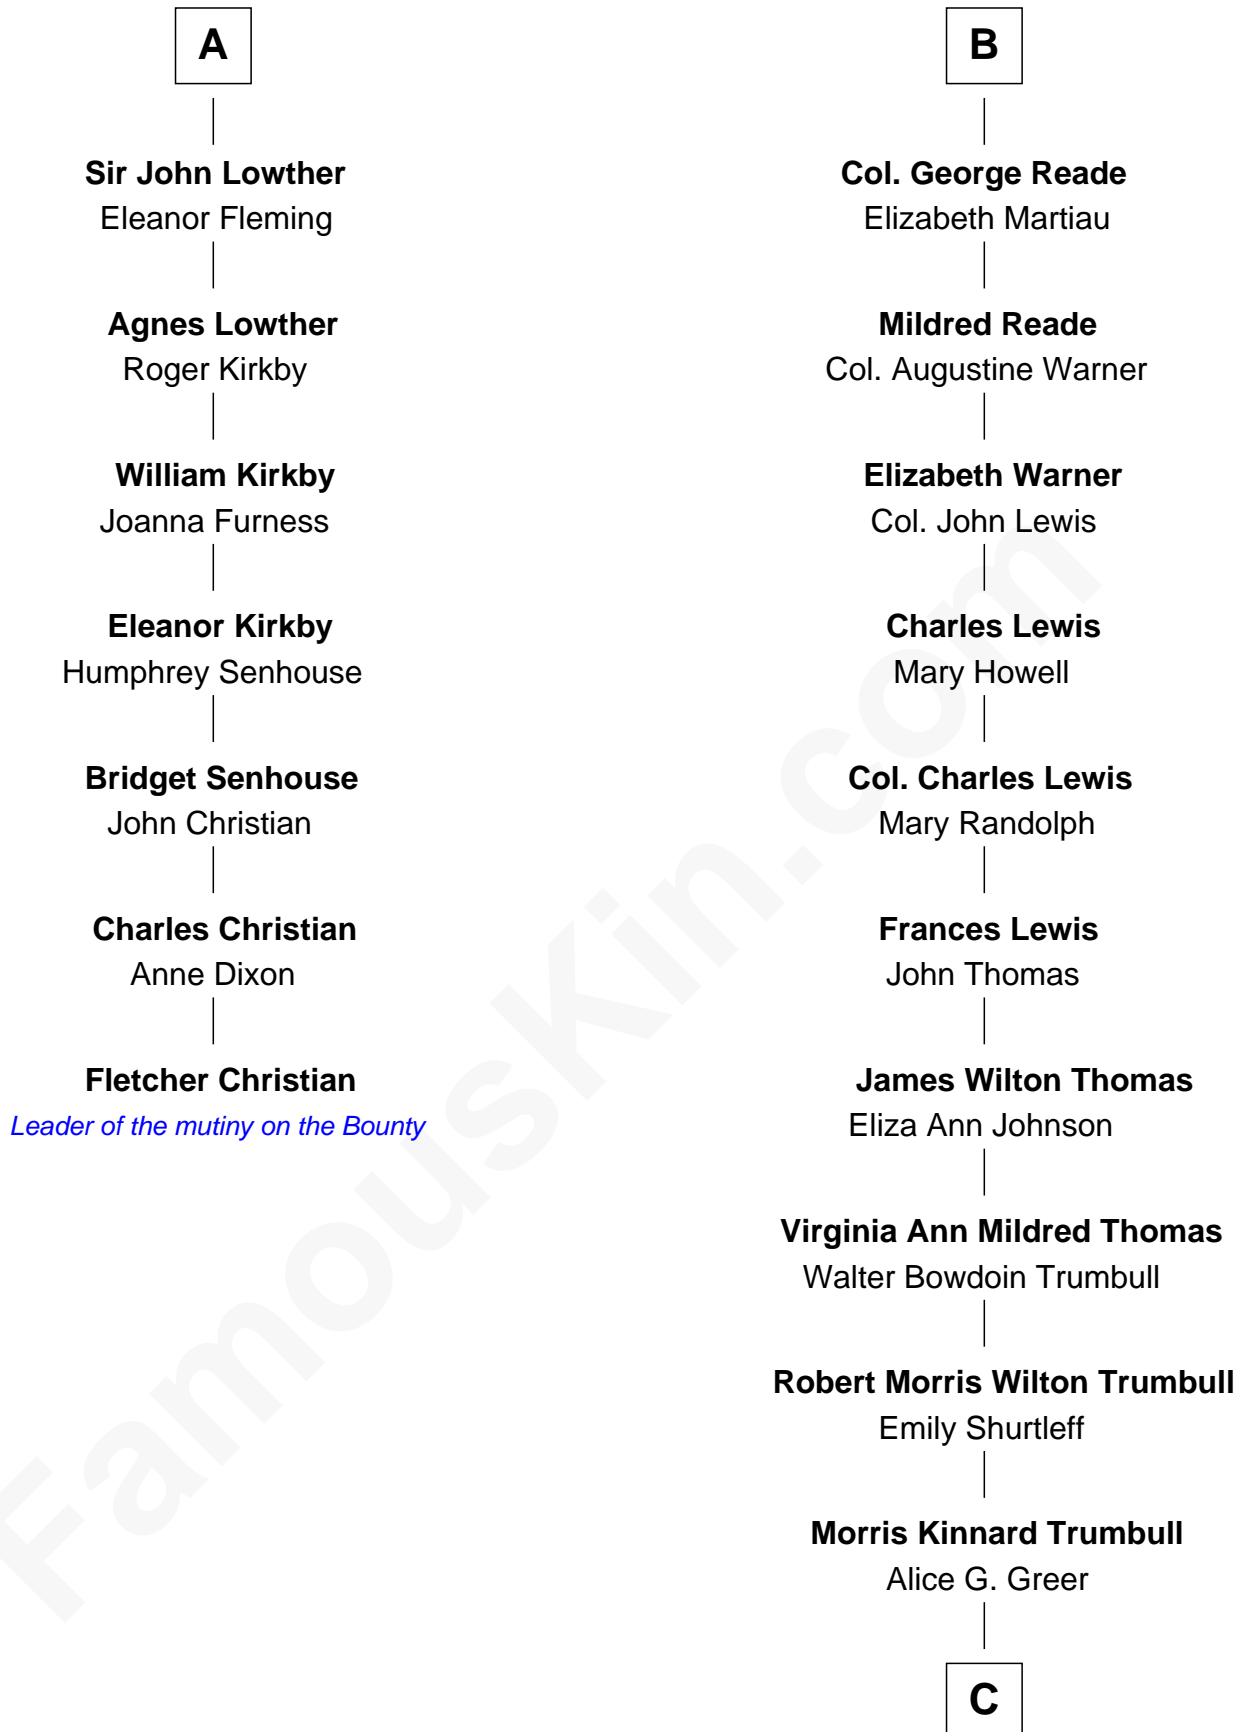

FamousKin.com

Relationship Chart of Fletcher Christian

Leader of the mutiny on the Bounty

13th cousin 5 times removed of

Douglas Trumbull

Film Special Effects Pioneer

C

Donald Edmond Trumbull