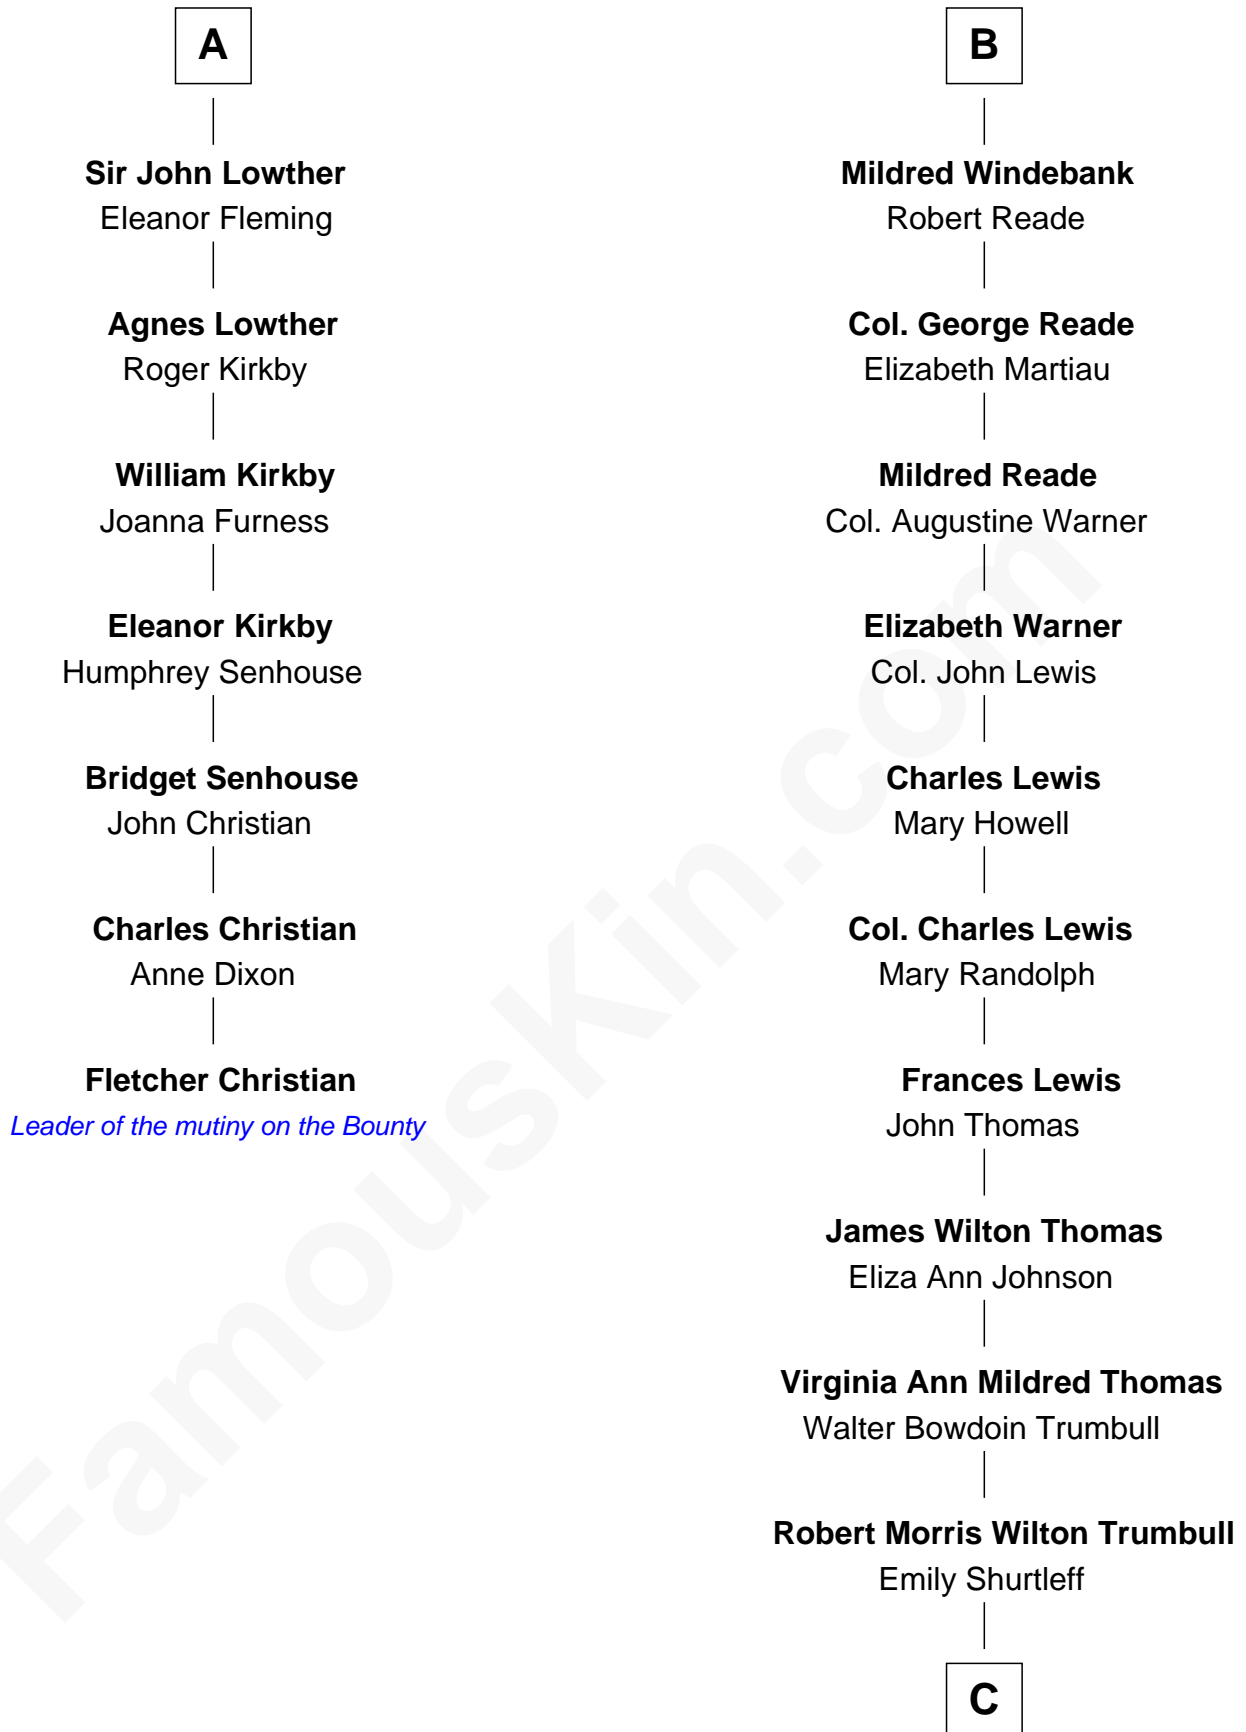

FamousKin.com

Relationship Chart of Fletcher Christian

Leader of the mutiny on the Bounty

13th cousin 6 times removed of

Douglas Trumbull

Film Special Effects Pioneer

C

Morris Kinnard Trumbull