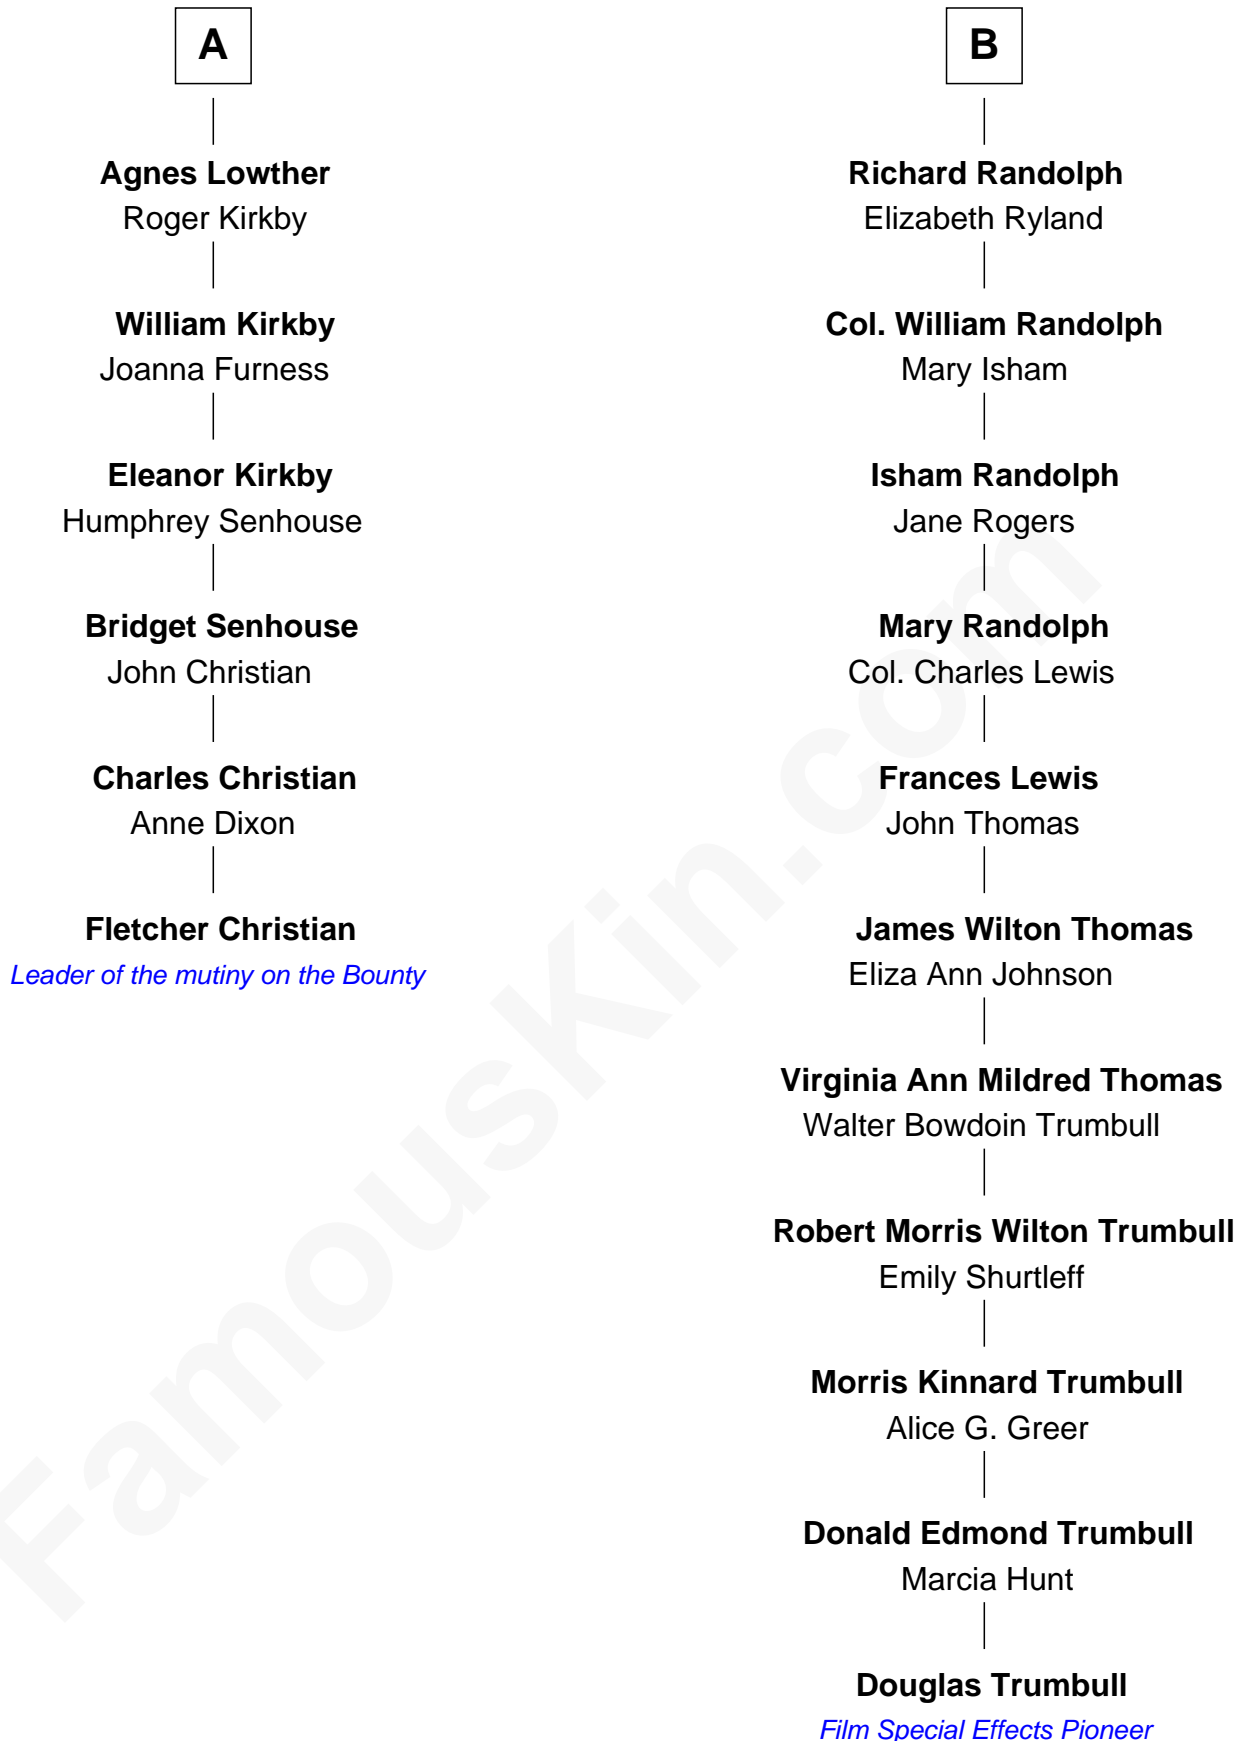

FamousKin.com

Relationship Chart of Fletcher Christian

Leader of the mutiny on the Bounty

12th cousin 5 times removed of

Douglas Trumbull

Film Special Effects Pioneer

Douglas Trumbull photo by [Julian Herzog](#) (CC BY 4.0)