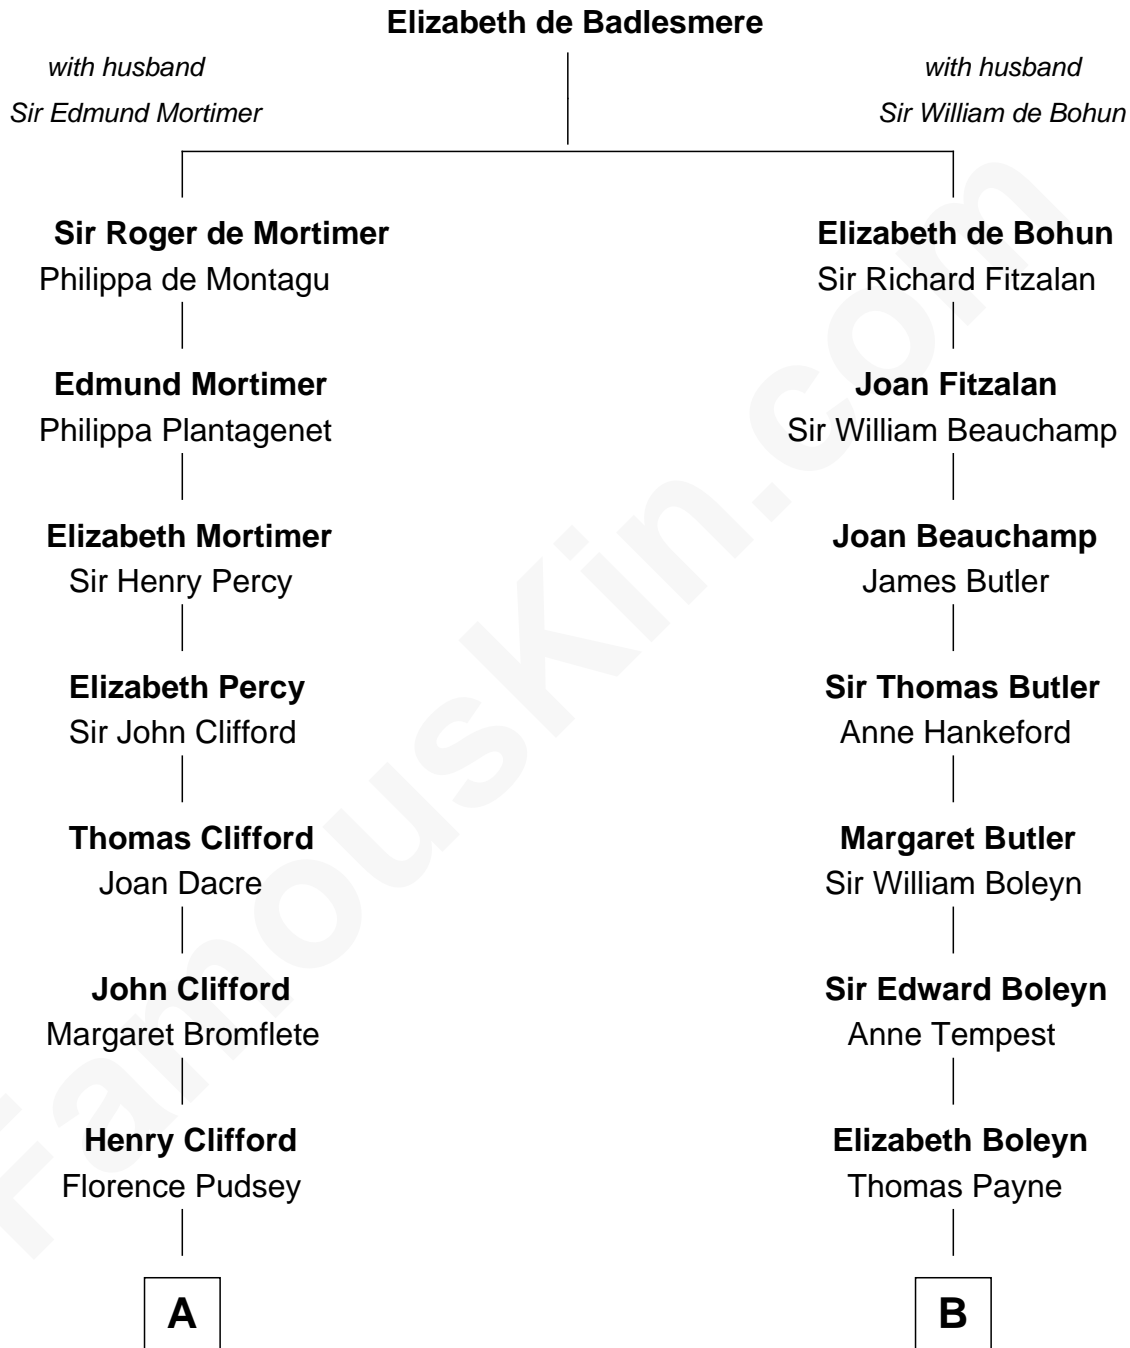

FamousKin.com

Relationship Chart of Fletcher Christian

Leader of the mutiny on the Bounty

16th cousin 4 times removed of

David Crosby

Singer and Songwriter

C

Edward Nicoll Crosby

Elizabeth Maria Van Schoonhoven

Frederic Van Schoonhoven Crosby

Julia Floyd Delafield

Floyd Delafield Crosby

Aliph Van Corlandt Whitehead

David Crosby

Singer and Songwriter