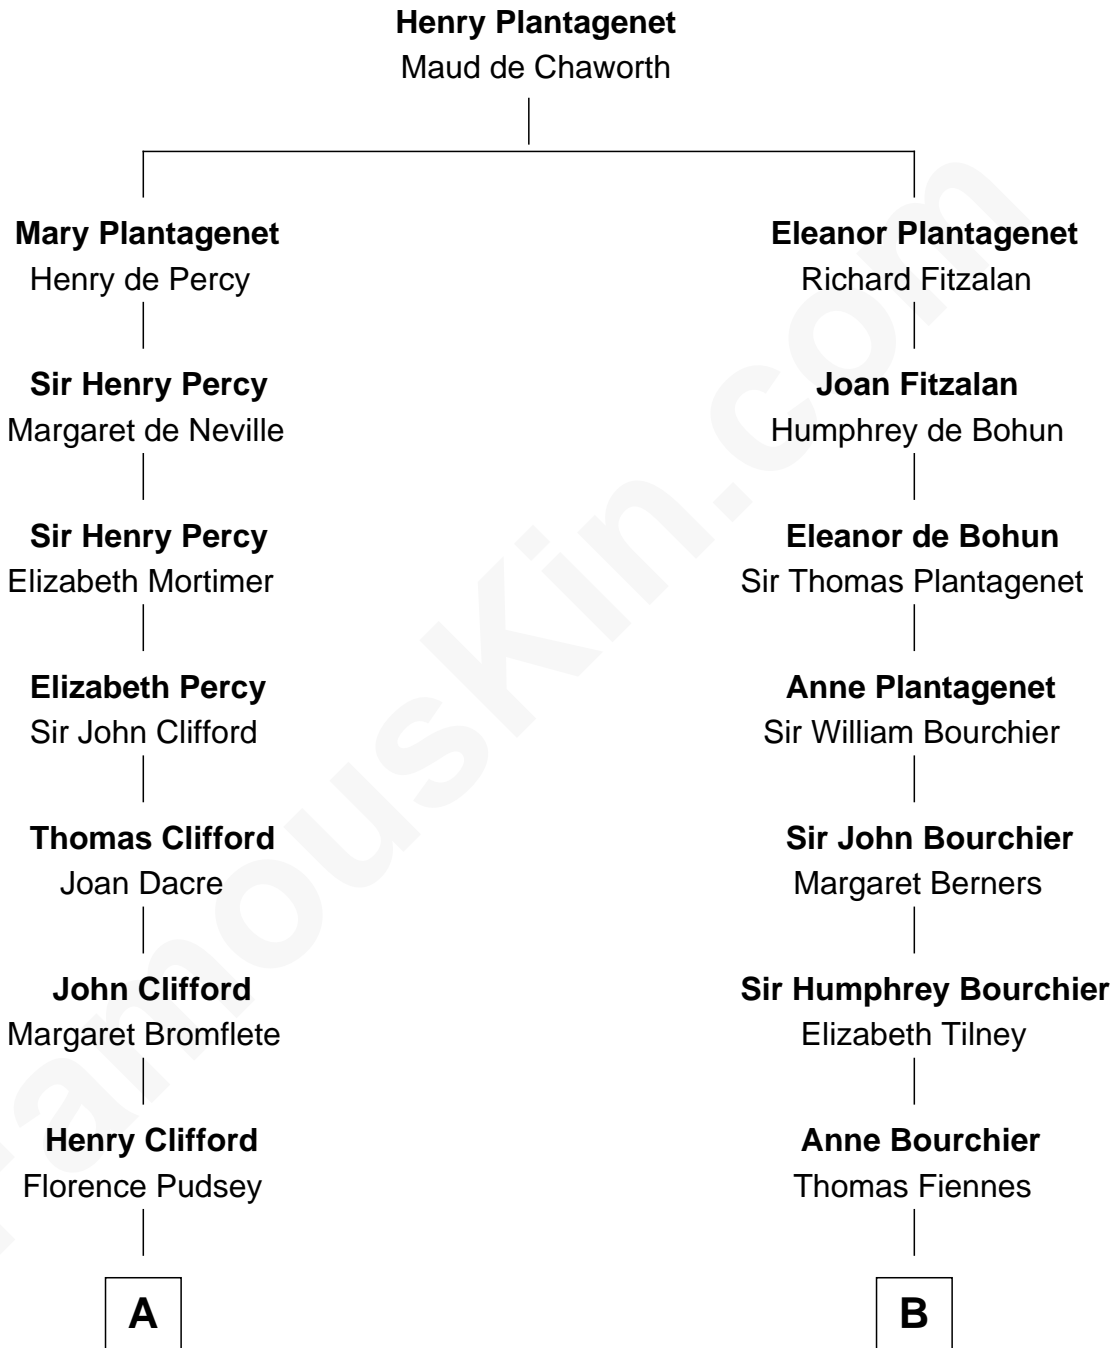

FamousKin.com

Relationship Chart of Fletcher Christian

Leader of the mutiny on the Bounty

16th cousin 5 times removed of

Ali Wentworth

TV Actress and Comedienne

C

Charles Wyllys Elliott

Mary Green White

Howard Elliott

Janet January

Janet January Elliott

Richard Bryant Hobart

Mable Bryant Hobart

Eric Bartlett Wentworth

Ali Wentworth