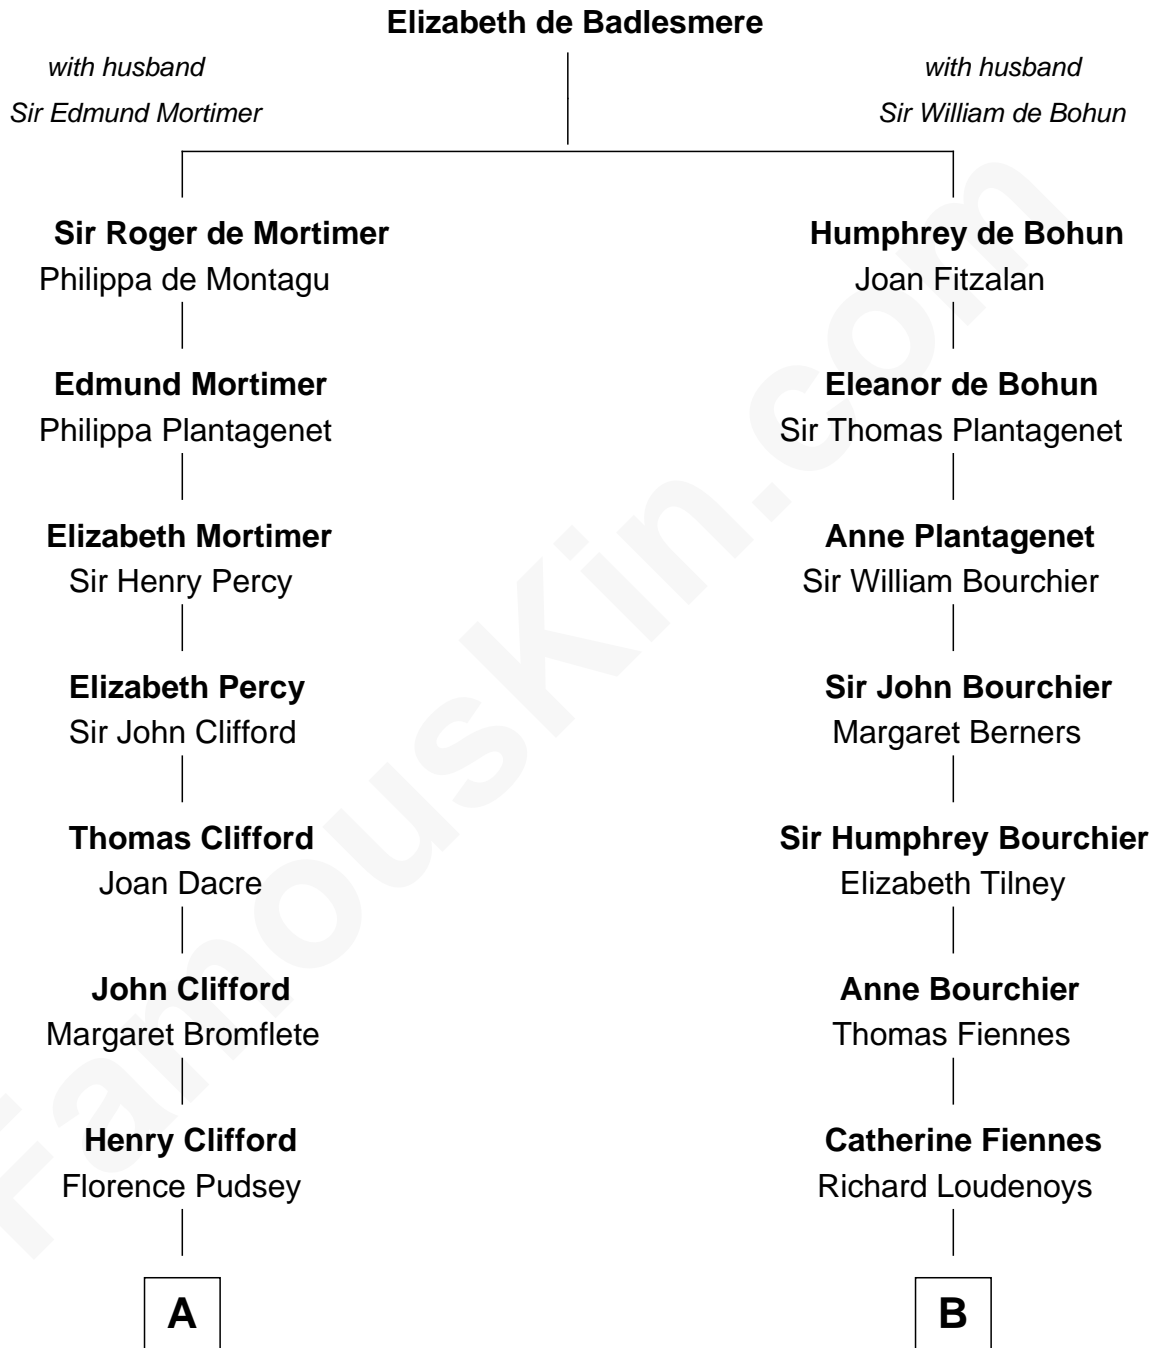

FamousKin.com

Relationship Chart of Fletcher Christian

Leader of the mutiny on the Bounty

16th cousin 4 times removed of

Ali Wentworth

TV Actress and Comedienne

C

Howard Elliott

Janet January

Janet January Elliott

Richard Bryant Hobart

Mable Bryant Hobart

Eric Bartlett Wentworth

Ali Wentworth

TV Actress and Comedienne